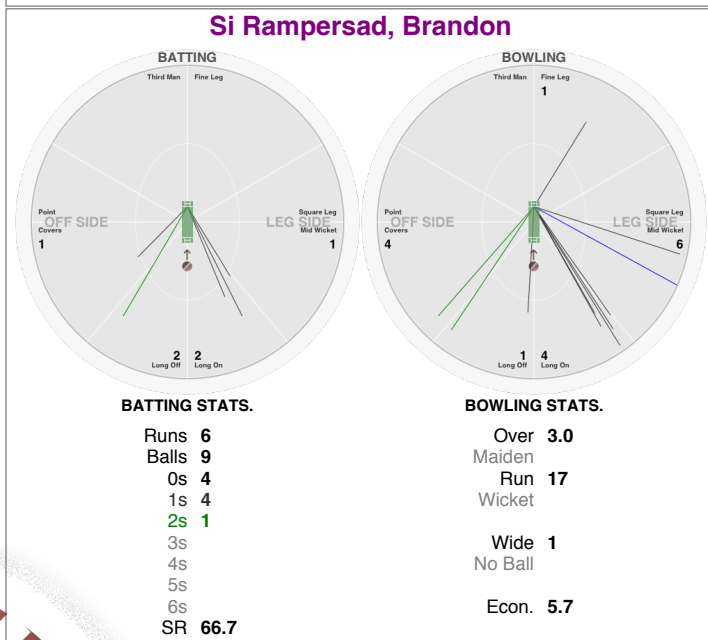

Philadelphia Cricket Club vs Staten Island CC

Staten Island CC