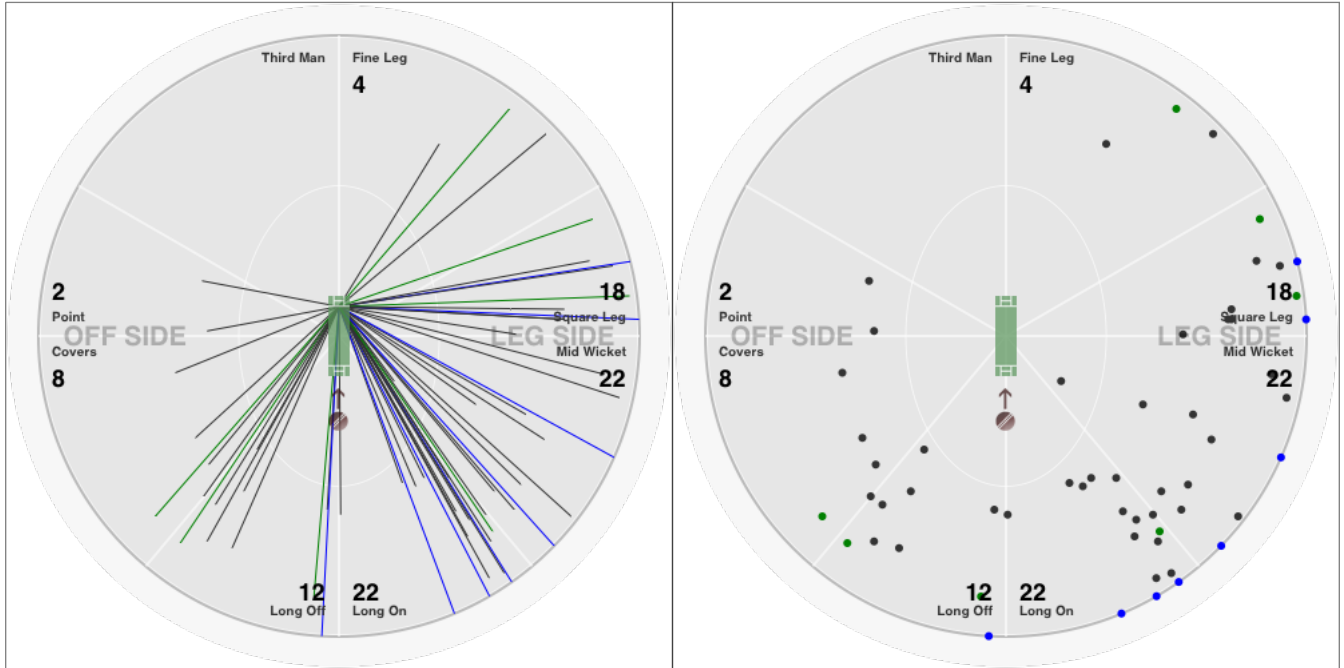

Philadelphia Cricket Club vs Staten Island CC

Match Wagon

PHILADELPHIA CRICKET CLUB Batting (STATEN ISLAND CC Bowling)