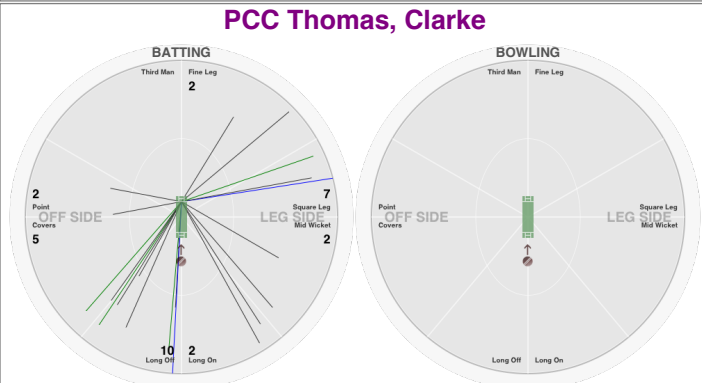

PCC Thomas, Clarke

BATTING STATS.

Runs **30**
Balls **35**
0s **15**
1s **14**
2s **4**
3s
4s **2**
5s
6s
SR **85.7**

BOWLING STATS.

Over
Maiden
Run
Wicket
Wide
No Ball
Econ.