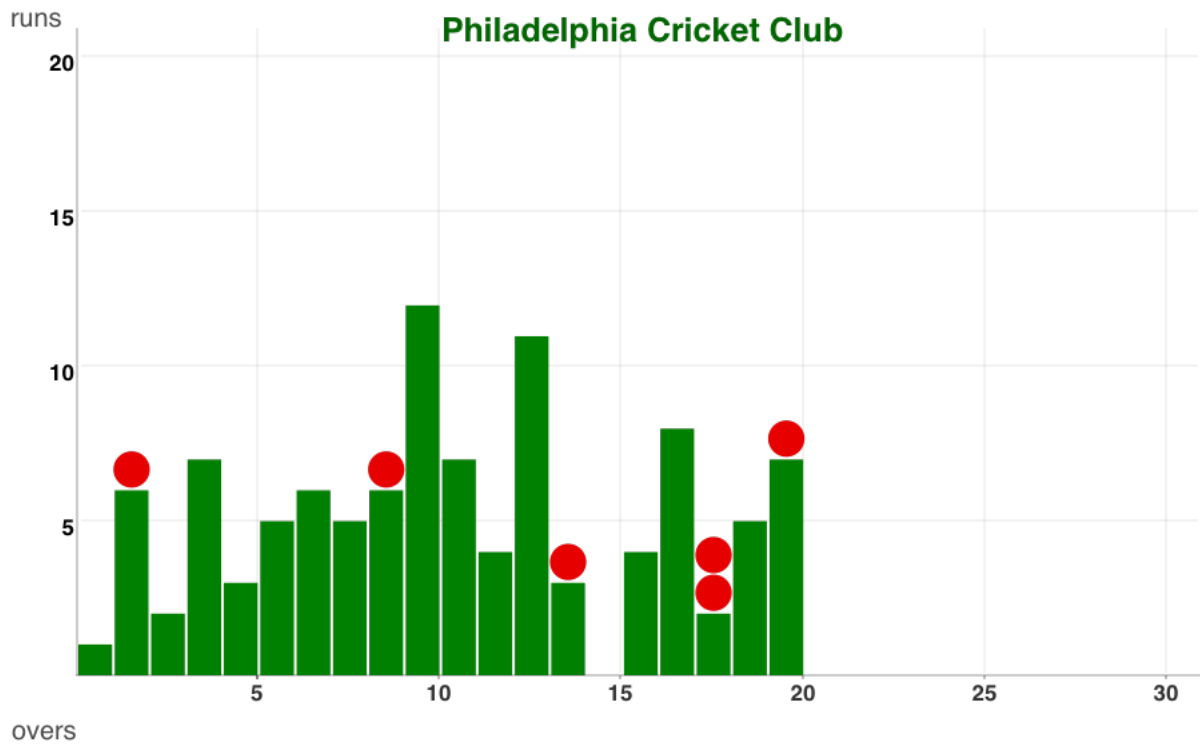

Philadelphia Cricket Club vs Staten Island CC

Philadelphia Cricket Club INNINGS

O	RUNS	WKT	BOWLER	BALL BY BALL
1	1	0	Si Arab, Magid	. . . 1 . .
2	7	1	Si Sackroolar, Shaffi	1wd W 1 4 . . .
3	9	1	Si Arab, Magid	. . . 2wd . . .
4	16	1	Si Rampersad,	. 1wd . 1 . 4 1
5	19	1	Si Singh, Acmar	2 . . 1 .
6	24	1	Si Rampersad,	1 1 . . 1 2
7	30	1	Si Singh, Acmar	. . . . 4 1wd 1
8	35	1	Si Rampersad,	. 1 1 1 . 2
9	41	2	Si Bala, Keerthi	1 . 1wd 1wd . . 1wd 1wd 1 W
10	53	2	Si Asif, Danish	1 4 1 4 1 1
11	60	2	Si Joe Aman	1 1wd 1 1 2 . 1
12	64	2	Si Asif, Danish	1 . 1 1 1
13	75	2	Si Joe Aman	1 . 4 1 4 1
14	78	3	Si Sackroolar, Shaffi	. 2by . W . 1
15	78	3	Si Arab, Magid	. . . . .
16	82	3	Si Bala, Keerthi	2 1 . . 1
17	90	3	Si Arab, Magid	. 1 . 1 4 2
18	92	5	Si Bala, Keerthi	. 1wd 1wd W . . W
19	97	5	Si Sackroolar, Shaffi	1 1 . 1 1 1
20	104	6	Si Bala, Keerthi	1 1wd 1 . 1wd 1 2 W

Staten Island CC INNINGS

O	RUNS	WKT	BOWLER	BALL BY BALL
1	11	0	PCC Woods, Roger	2 4 1 1wd 1 . 2
2	28	0	PCC Nookala, Satish	4 1 4 4 . 4
3	39	0	PCC Woods, Roger	2 2 . 1 4 1wd 1
4	62	0	PCC Nookala, Satish	6 6 1 1wd 4 2 1wd 2
5	72	1	PCC Woods, Roger	2 4 . 4 W .
6	87	1	PCC Nookala, Satish	4 . 1 1wd 1 4 4
7	90	2	PCC Woods, Roger	1 W 1 1 . .
8	99	3	PCC Nookala, Satish	1 W 4 1wd 2 . 1
9	103	3	PCC O'Brien, Jim	1wd . . 1 1wd . 1 .
10	108	3	PCC Cotter, Byron	. . 1wd . . 4

Philadelphia Cricket Club vs Staten Island CC

Manhattan