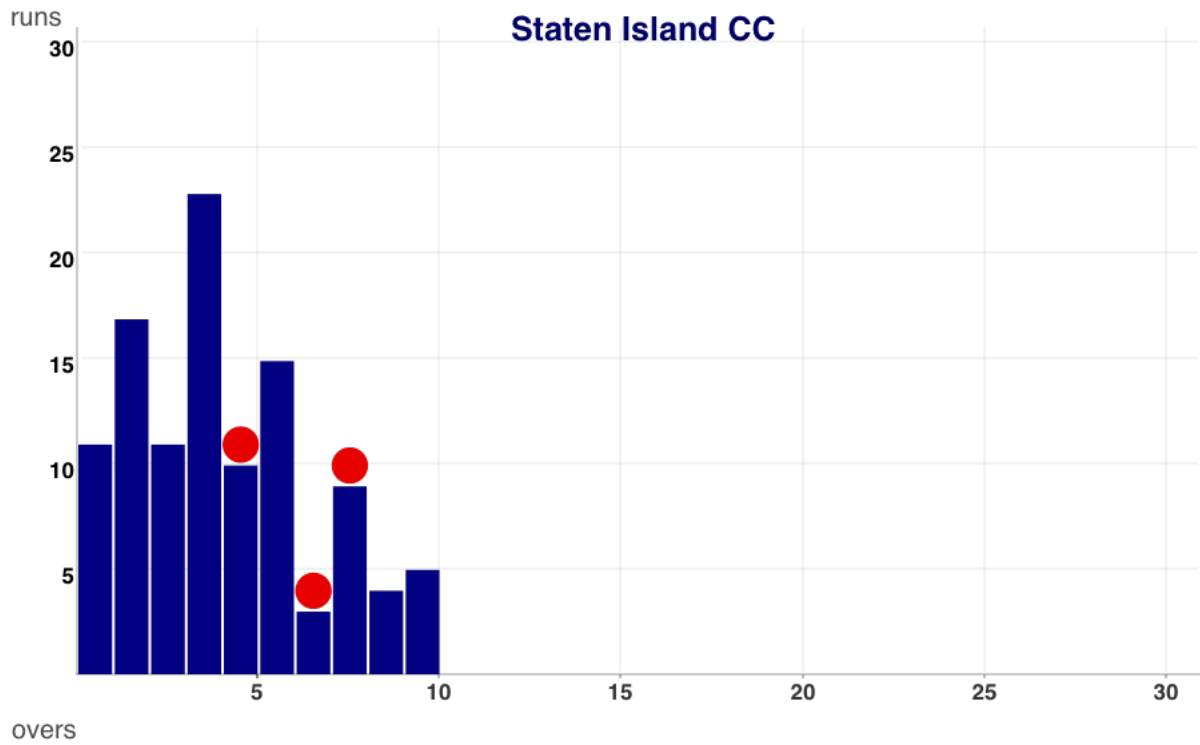

Philadelphia Cricket Club vs Staten Island CC

Philadelphia Cricket Club INNINGS

O	RUNS	WKT	BOWLER	BALL BY BALL
1	1	0	Si Arab, Magid	. . . 1 . .
2	7	1	Si Sackroolar, Shaffi	1wd W 1 4 . . .
3	9	1	Si Arab, Magid	. . . 2wd . . .
4	16	1	Si Rampersad,	. 1wd . 1 . 4 1
5	19	1	Si Singh, Acmar	2 . . 1 .
6	24	1	Si Rampersad,	1 1 . . 1 2
7	30	1	Si Singh, Acmar	. . . . 4 1wd 1
8	35	1	Si Rampersad,	. 1 1 1 . 2
9	41	2	Si Bala, Keerthi	1 . 1wd 1wd . . 1wd 1wd 1 W
10	53	2	Si Asif, Danish	1 4 1 4 1 1
11	60	2	Si Joe Aman	1 1wd 1 1 2 . 1
12	64	2	Si Asif, Danish	1 . 1 1 1
13	75	2	Si Joe Aman	1 . 4 1 4 1
14	78	3	Si Sackroolar, Shaffi	. 2by . W . 1
15	78	3	Si Arab, Magid	. . . . .
16	82	3	Si Bala, Keerthi	2 1 . . 1
17	90	3	Si Arab, Magid	. 1 . 1 4 2
18	92	5	Si Bala, Keerthi	. 1wd 1wd W . . W
19	97	5	Si Sackroolar, Shaffi	1 1 . 1 1 1
20	104	6	Si Bala, Keerthi	1 1wd 1 . 1wd 1 2 W

Staten Island CC INNINGS

O	RUNS	WKT	BOWLER	BALL BY BALL
1	11	0	PCC Woods, Roger	2 4 1 1wd 1 . 2
2	28	0	PCC Nookala, Satish	4 1 4 4 . 4
3	39	0	PCC Woods, Roger	2 2 . 1 4 1wd 1
4	62	0	PCC Nookala, Satish	6 6 1 1wd 4 2 1wd 2
5	72	1	PCC Woods, Roger	2 4 . 4 W .
6	87	1	PCC Nookala, Satish	4 . 1 1wd 1 4 4
7	90	2	PCC Woods, Roger	1 W 1 1 . .
8	99	3	PCC Nookala, Satish	1 W 4 1wd 2 . 1
9	103	3	PCC O'Brien, Jim	1wd . . 1 1wd . 1 .
10	108	3	PCC Cotter, Byron	. . 1wd . . 4

Philadelphia Cricket Club vs Staten Island CC

Manhattan