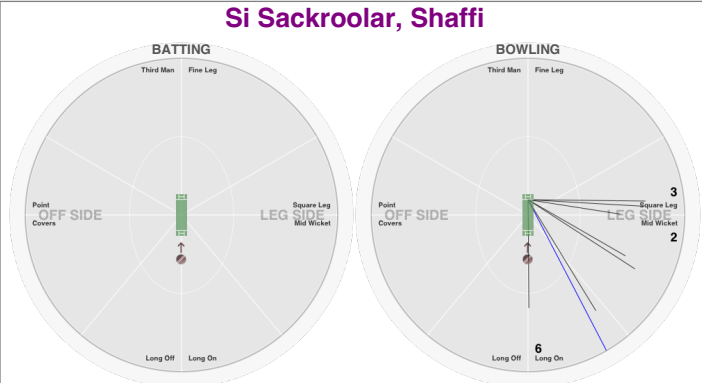

Philadelphia Cricket Club vs Staten Island CC

Staten Island CC

Si Sackroolar, Shaffi

BATTING STATS.

Runs
Balls
0s
1s
2s
3s
4s
5s
6s
SR

BOWLING STATS.

Over **3.0**
Maiden
Run **12**
Wicket **2**

Wide **1**
No Ball

Econ. **4.0**