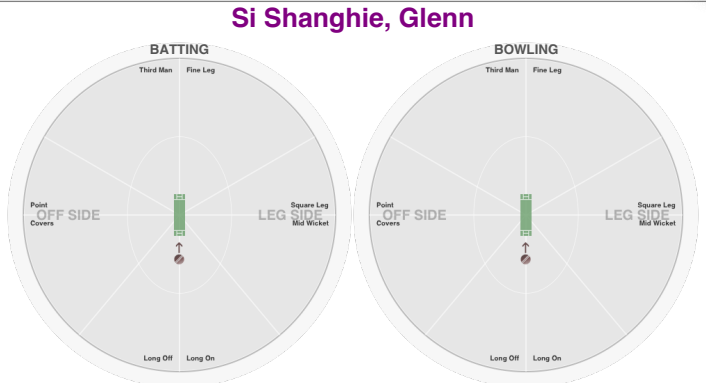

## Staten Island CC

### Si Sackroolar, Shaffi

**BATTING STATS.**

Runs  
Balls  
0s  
1s  
2s  
3s  
4s  
5s  
6s  
SR

**BOWLING STATS.**

Over **3.0**  
Maiden  
Run **12**  
Wicket **2**  
  
Wide **1**  
No Ball  
  
Econ. **4.0**

### Si Shanghie, Glenn

**BATTING STATS.**

Runs  
Balls  
0s  
1s  
2s  
3s  
4s  
5s  
6s  
SR

**BOWLING STATS.**

Over  
Maiden  
Run  
Wicket  
  
Wide  
No Ball  
  
Econ.