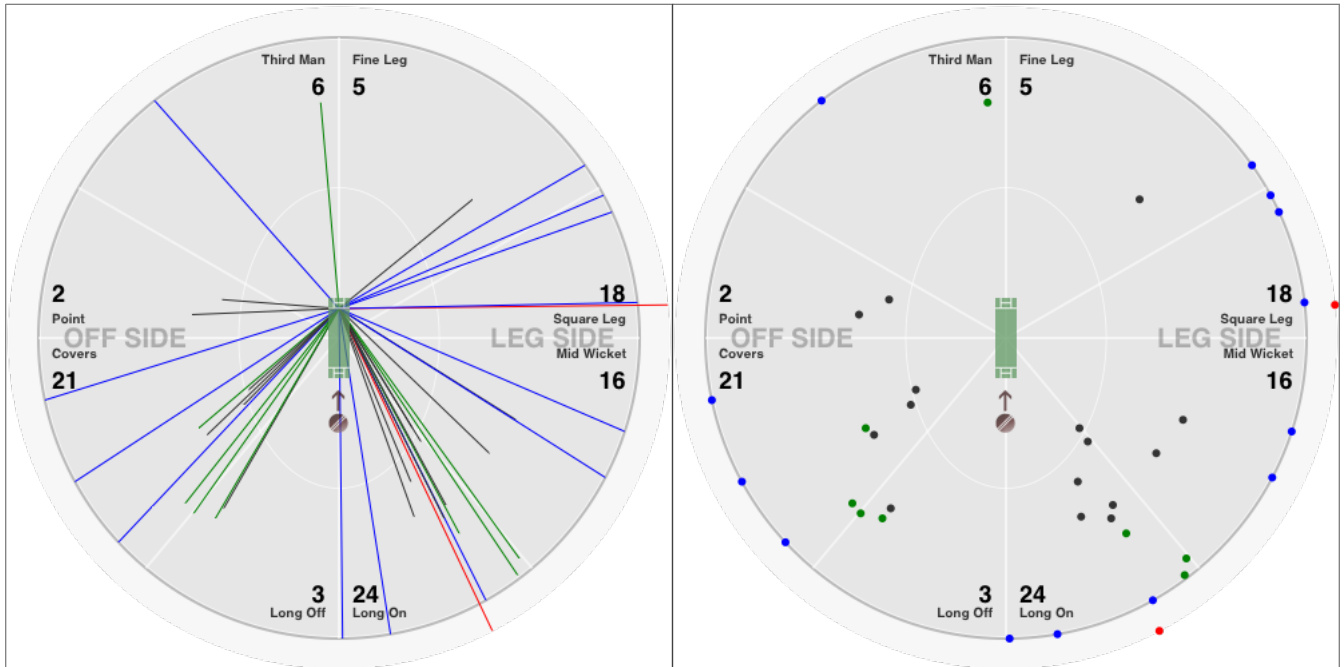

STATEN ISLAND CC Batting (PHILADELPHIA CRICKET CLUB Bowling)