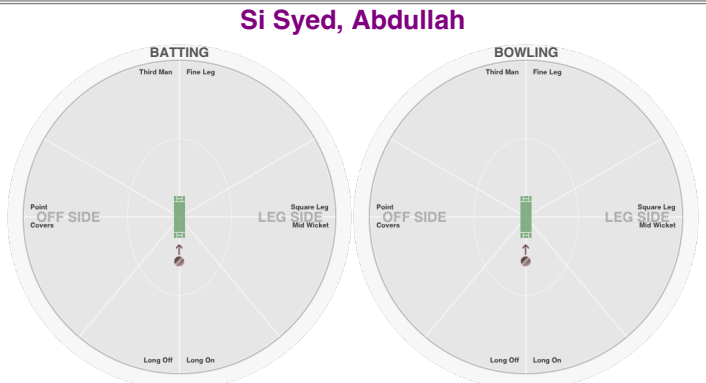

### Si Shanghie, Glenn

**BATTING STATS.**

Runs  
Balls  
0s  
1s  
2s  
3s  
4s  
5s  
6s  
SR

**BOWLING STATS.**

Over  
Maiden  
Run  
Wicket  
  
Wide  
No Ball  
  
Econ.

### Si Ramachandran, Ravi

**BATTING STATS.**

Runs  
Balls  
0s  
1s  
2s  
3s  
4s  
5s  
6s  
SR

**BOWLING STATS.**

Over  
Maiden  
Run  
Wicket  
  
Wide  
No Ball  
  
Econ.

### Si Syed, Abdullah

**BATTING STATS.**

Runs  
Balls  
0s  
1s  
2s  
3s  
4s  
5s  
6s  
SR

**BOWLING STATS.**

Over  
Maiden  
Run  
Wicket  
  
Wide  
No Ball  
  
Econ.