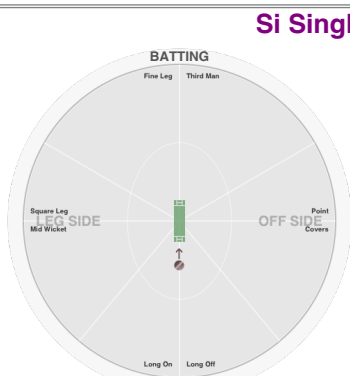

### Si Choudry, Charu

**BATTING STATS.**

Runs  
Balls  
0s  
1s  
2s  
3s  
4s  
5s  
6s  
SR

**BOWLING STATS.**

Over  
Maiden  
Run  
Wicket  
  
Wide  
No Ball  
  
Econ.

### Si Singh, Kishan

**BATTING STATS.**

Runs  
Balls  
0s  
1s  
2s  
3s  
4s  
5s  
6s  
SR

**BOWLING STATS.**

Over  
Maiden  
Run  
Wicket  
  
Wide  
No Ball  
  
Econ.

### Si Singh, Kevin

**BATTING STATS.**

Runs  
Balls  
0s  
1s  
2s  
3s  
4s  
5s  
6s  
SR

**BOWLING STATS.**

Over  
Maiden  
Run  
Wicket  
  
Wide  
No Ball  
  
Econ.