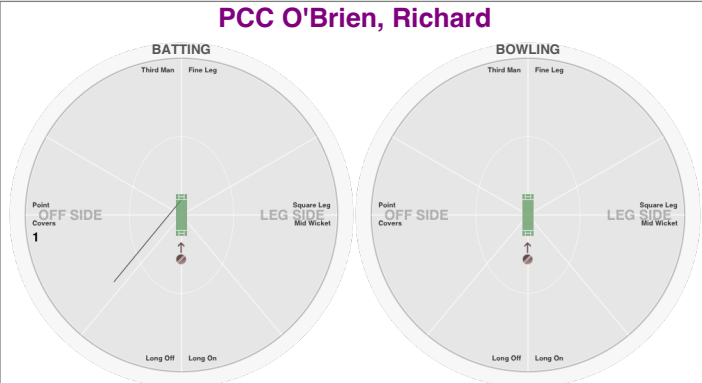

Philadelphia Cricket Club vs Staten Island CC

Philadelphia Cricket Club

PCC O'Brien, Richard

BATTING STATS.

Runs **1**
Balls **5**
0s **4**
1s **1**
2s
3s
4s
5s
6s
SR **20.0**

BOWLING STATS.

Over
Maiden
Run
Wicket
Wide
No Ball
Econ.