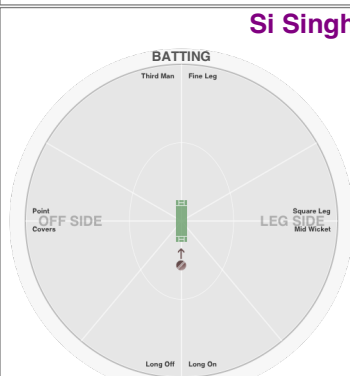

### Si Khan, Salim

**BATTING STATS.**

Runs  
Balls  
0s  
1s  
2s  
3s  
4s  
5s  
6s  
SR

**BOWLING STATS.**

Over  
Maiden  
Run  
Wicket  
  
Wide  
No Ball  
  
Econ.

### Si Choudry, Charu

**BATTING STATS.**

Runs  
Balls  
0s  
1s  
2s  
3s  
4s  
5s  
6s  
SR

**BOWLING STATS.**

Over  
Maiden  
Run  
Wicket  
  
Wide  
No Ball  
  
Econ.

### Si Singh, Kishan

**BATTING STATS.**

Runs  
Balls  
0s  
1s  
2s  
3s  
4s  
5s  
6s  
SR

**BOWLING STATS.**

Over  
Maiden  
Run  
Wicket  
  
Wide  
No Ball  
  
Econ.