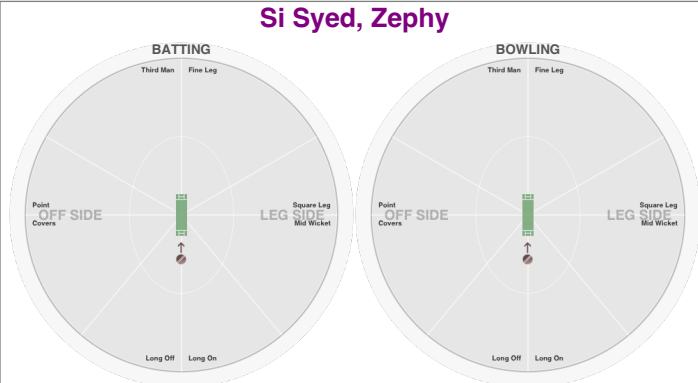

Philadelphia Cricket Club vs Staten Island CC

Staten Island CC

Si Syed, Zephy

BATTING STATS.

Runs
Balls
0s
1s
2s
3s
4s
5s
6s
SR

BOWLING STATS.

Over
Maiden
Run
Wicket
Wide
No Ball
Econ.