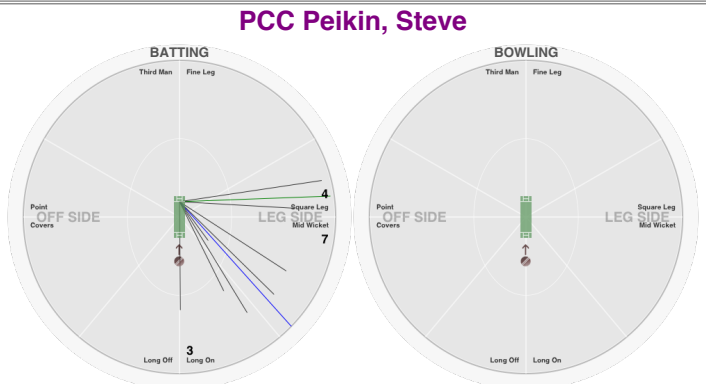

PCC Peikin, Steve

BATTING STATS.

Runs **14**
Balls **21**
0s **11**
1s **8**
2s **1**
3s
4s **1**
5s
6s
SR **66.7**

BOWLING STATS.

Over
Maiden
Run
Wicket
Wide
No Ball
Econ.