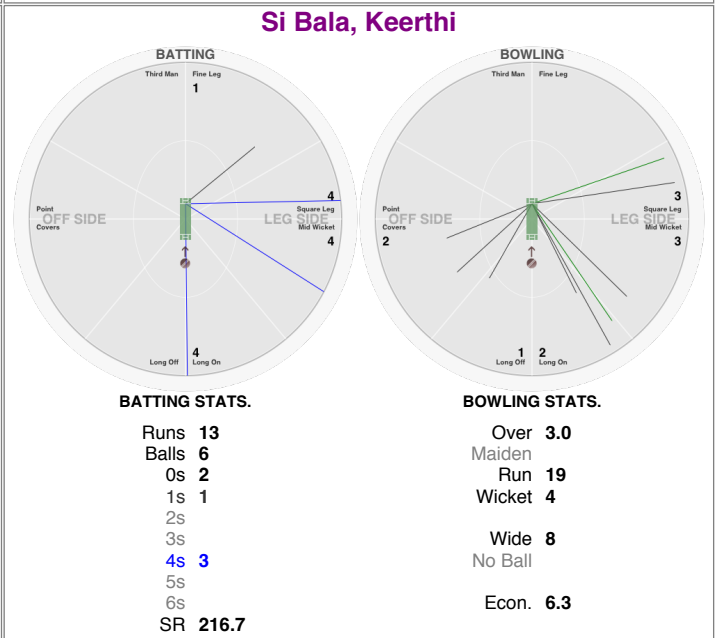

Philadelphia Cricket Club vs Staten Island CC

Staten Island CC