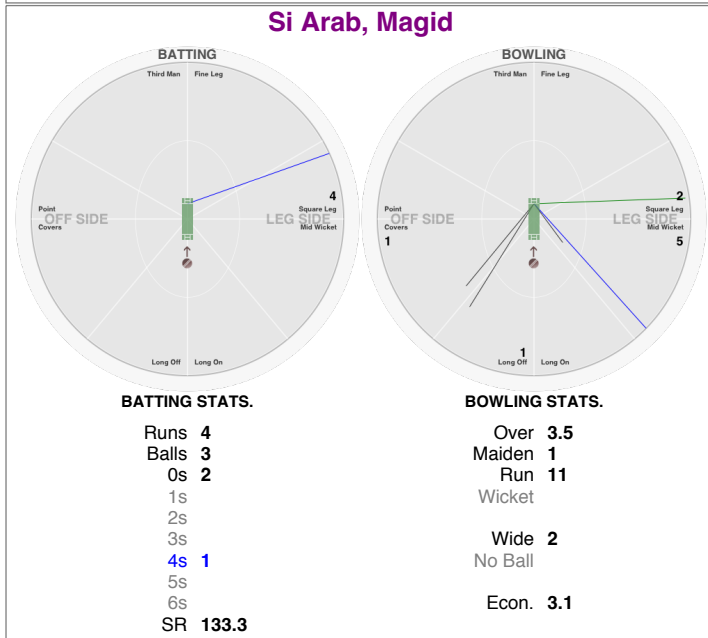

Philadelphia Cricket Club vs Staten Island CC

Staten Island CC