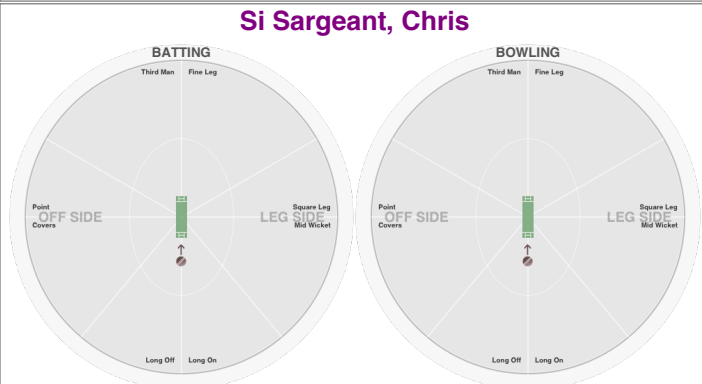

Si Sargeant, Chris

BATTING STATS.

Runs
Balls
0s
1s
2s
3s
4s
5s
6s
SR

BOWLING STATS.

Over
Maiden
Run
Wicket

Wide
No Ball

Econ.