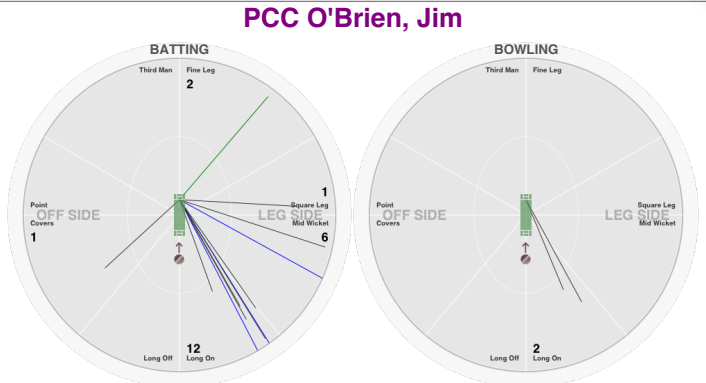

PCC O'Brien, Jim

BATTING STATS.

Runs **22**
Balls **31**
0s **19**
1s **8**
2s **1**
3s
4s **3**
5s
6s
SR **71.0**

BOWLING STATS.

Over **1.0**
Maiden
Run **4**
Wicket
Wide **2**
No Ball
Econ. **4.0**