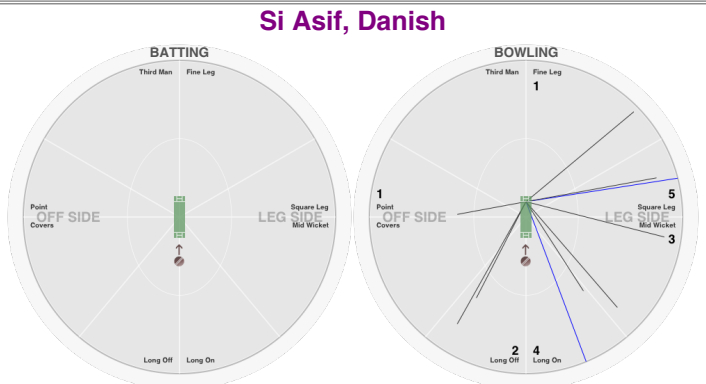

Si Asif, Danish

BATTING STATS.

Runs
Balls
0s
1s
2s
3s
4s
5s
6s
SR

BOWLING STATS.

Over **1.5**
Maiden
Run **16**
Wicket

Wide
No Ball

Econ. **10.7**