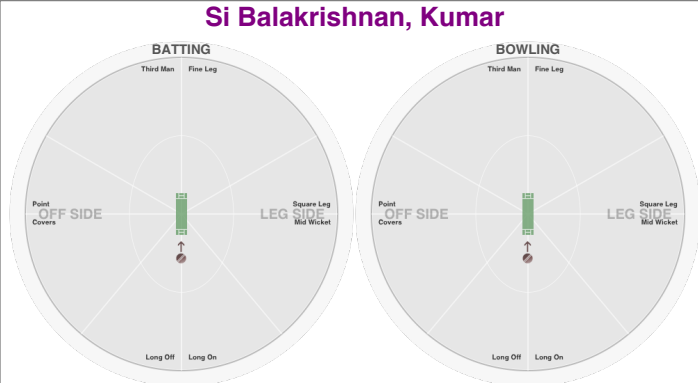

Si Balakrishnan, Kumar

BATTING STATS.

Runs
Balls
0s
1s
2s
3s
4s
5s
6s
SR

BOWLING STATS.

Over
Maiden
Run
Wicket
Wide
No Ball
Econ.