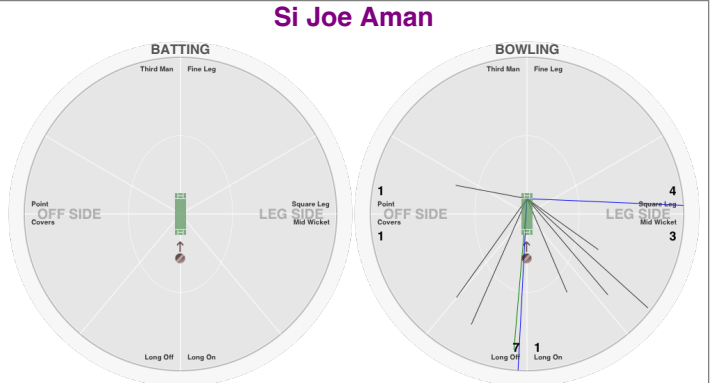

### Si Sackroolar, Sharza

**BATTING STATS.**

Runs  
Balls  
0s  
1s  
2s  
3s  
4s  
5s  
6s  
SR

**BOWLING STATS.**

Over  
Maiden  
Run  
Wicket  
Wide  
No Ball  
Econ.

### Si Balakrishnan, Kumar

**BATTING STATS.**

Runs  
Balls  
0s  
1s  
2s  
3s  
4s  
5s  
6s  
SR

**BOWLING STATS.**

Over  
Maiden  
Run  
Wicket  
Wide  
No Ball  
Econ.

### Si Joe Aman

**BATTING STATS.**

Runs  
Balls  
0s  
1s  
2s  
3s  
4s  
5s  
6s  
SR

**BOWLING STATS.**

Over **2.0**  
Maiden  
Run **18**  
Wicket  
Wide **1**  
No Ball  
Econ. **9.0**