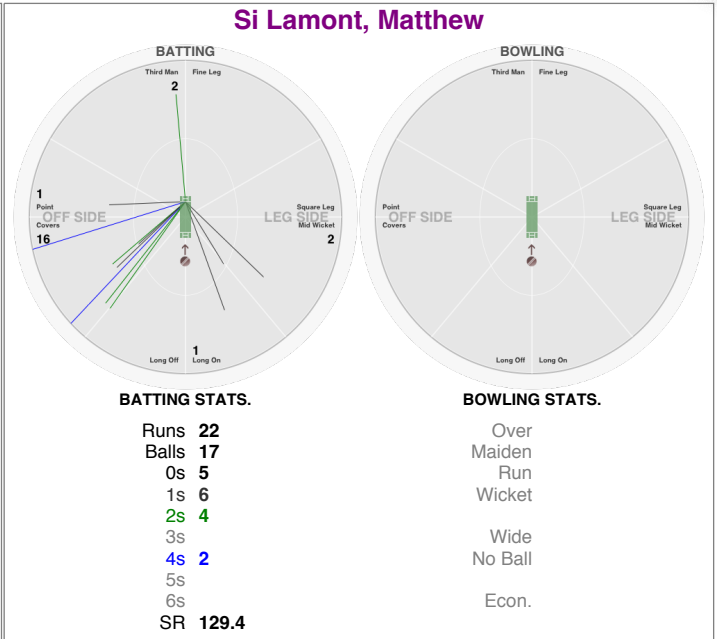

Philadelphia Cricket Club vs Staten Island CC

Staten Island CC