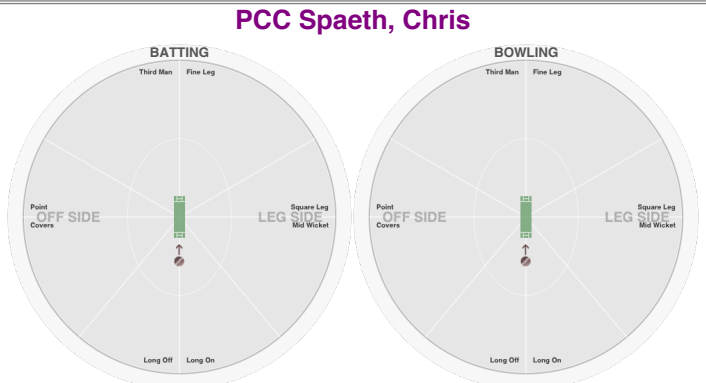

**PCC Thomas, Clarke**

**BATTING STATS.**

Runs **30**  
 Balls **35**  
 0s **15**  
 1s **14**  
 2s **4**  
 3s  
 4s **2**  
 5s  
 6s  
 SR **85.7**

**BOWLING STATS.**

Over  
 Maiden  
 Run  
 Wicket  
 Wide  
 No Ball  
 Econ.

**PCC Spaeth, Chris**

**BATTING STATS.**

Runs  
 Balls  
 0s  
 1s  
 2s  
 3s  
 4s  
 5s  
 6s  
 SR

**BOWLING STATS.**

Over  
 Maiden  
 Run  
 Wicket  
 Wide  
 No Ball  
 Econ.

**PCC Downs, Andrew**

**BATTING STATS.**