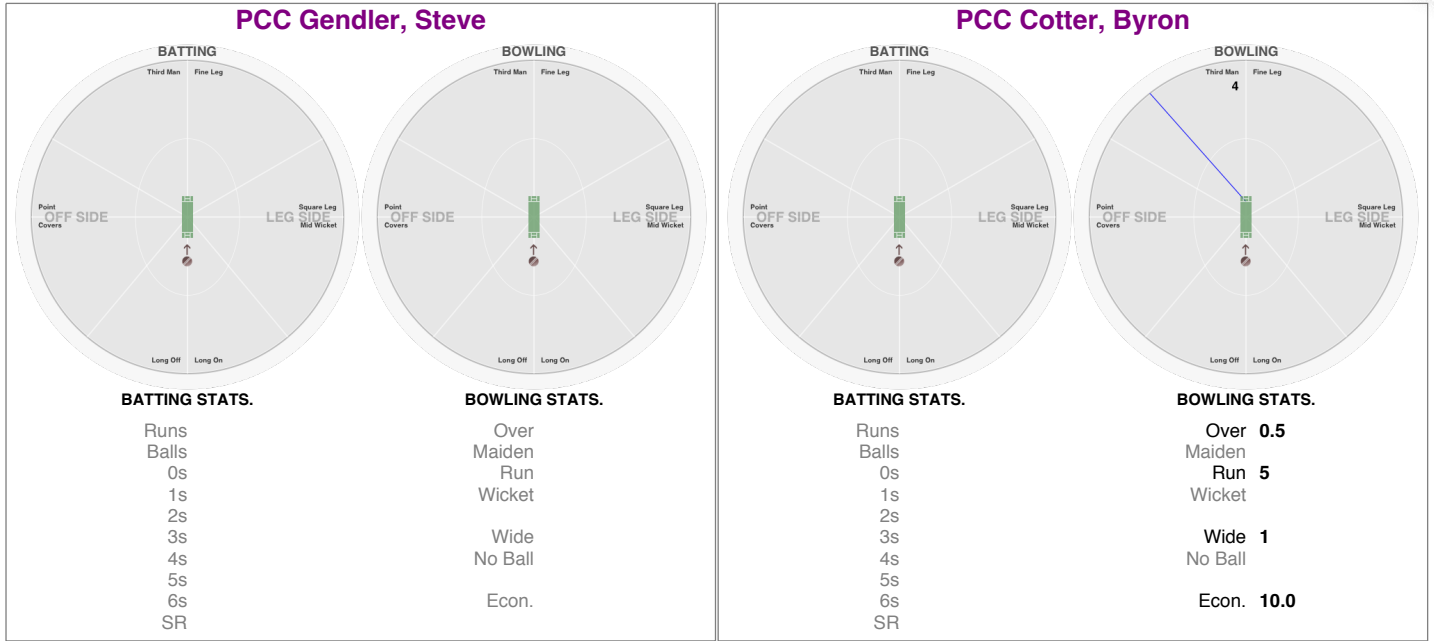

Philadelphia Cricket Club vs Staten Island CC

Philadelphia Cricket Club