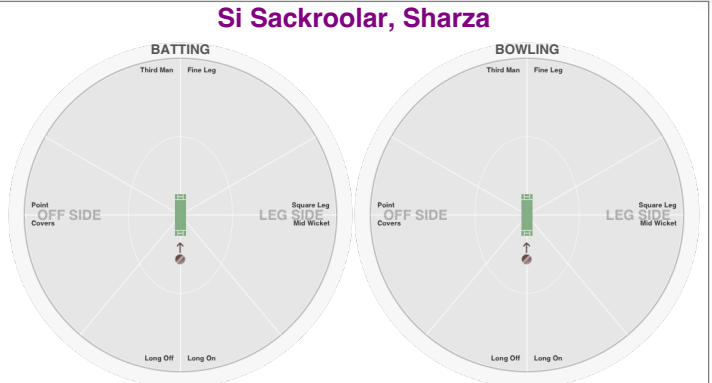

Si Sackroolar, Sharza

BATTING STATS.

Runs
Balls
0s
1s
2s
3s
4s
5s
6s
SR

BOWLING STATS.

Over
Maiden
Run
Wicket
Wide
No Ball
Econ.