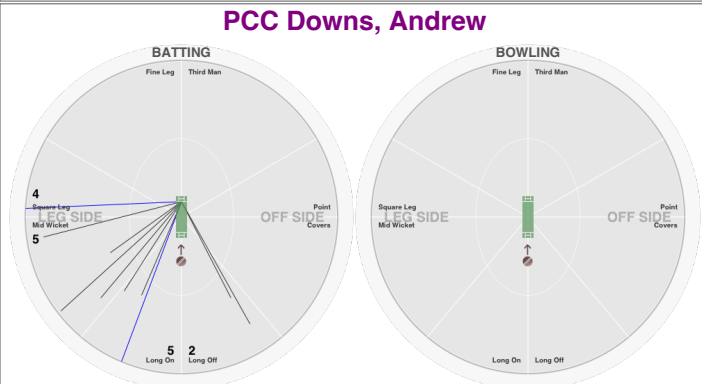

**PCC Spaeth, Chris**

**BATTING STATS.**

Runs  
 Balls  
 0s  
 1s  
 2s  
 3s  
 4s  
 5s  
 6s  
 SR

**BOWLING STATS.**

Over  
 Maiden  
 Run  
 Wicket  
 Wide  
 No Ball  
 Econ.

**PCC Downs, Andrew**

**BATTING STATS.**

**BATTING STATS.**

Runs **14**  
 Balls **21**  
 0s **11**  
 1s **8**  
 2s **1**  
 3s  
 4s **1**  
 5s  
 6s  
 SR **66.7**

**BOWLING STATS.**

Over  
 Maiden  
 Run  
 Wicket  
 Wide  
 No Ball  
 Econ.