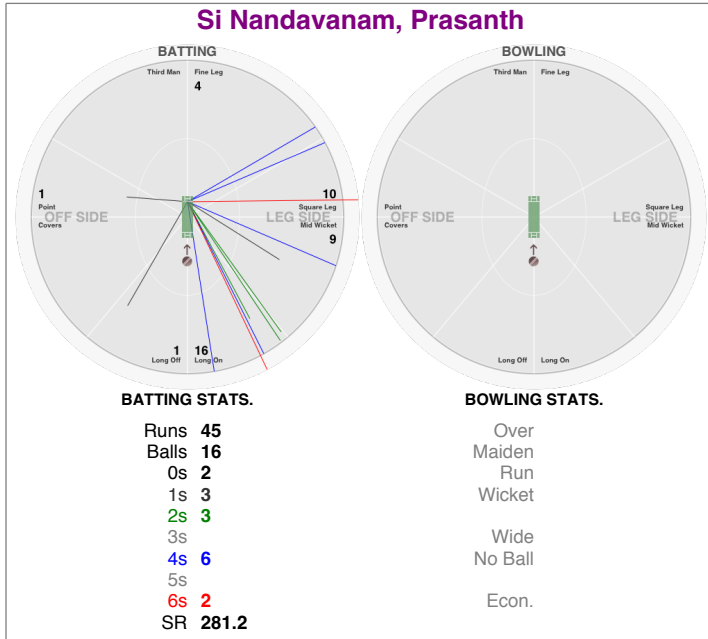

Philadelphia Cricket Club vs Staten Island CC

Staten Island CC