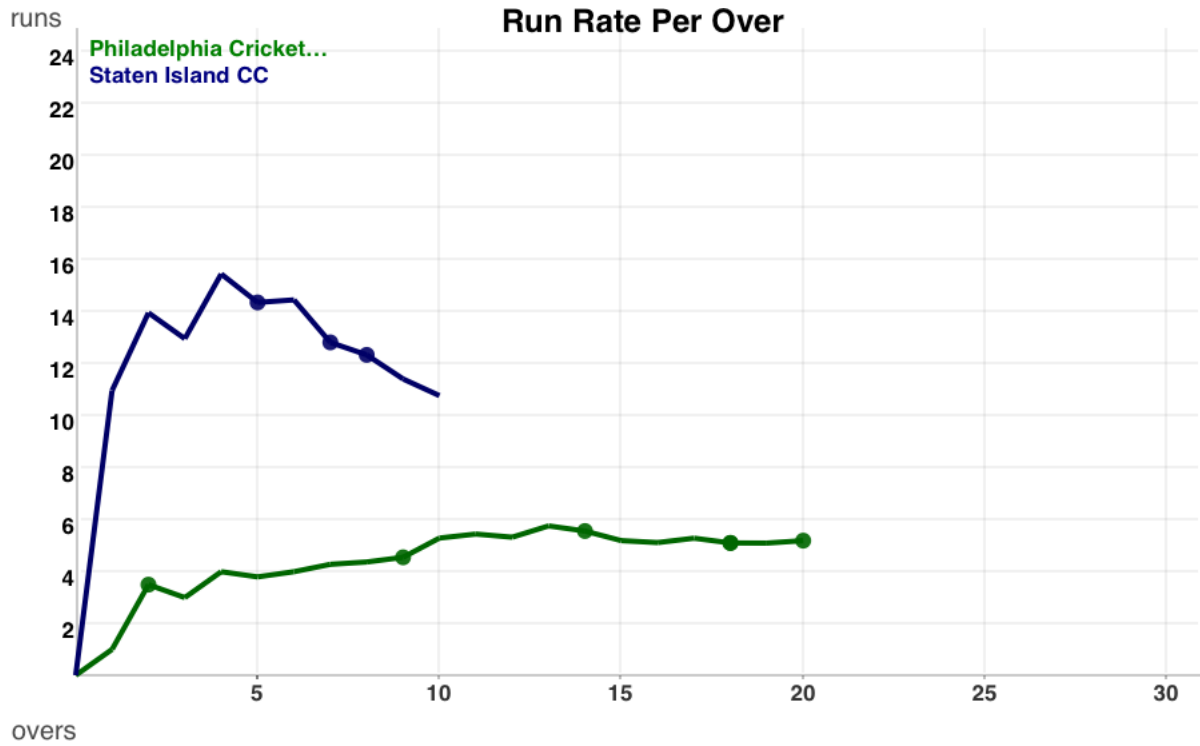

Philadelphia Cricket Club vs Staten Island CC

WORM