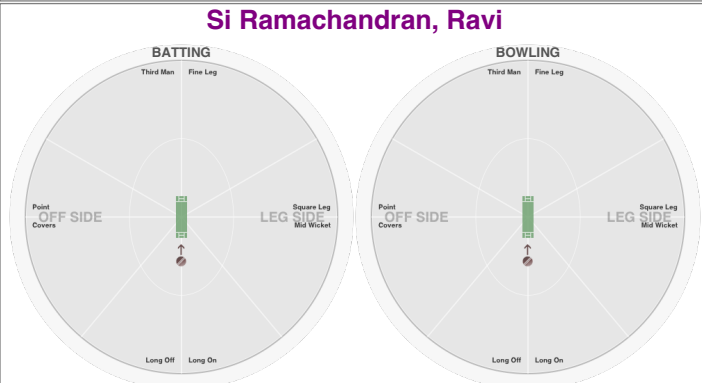

Si Ramachandran, Ravi

BATTING STATS.

Runs
Balls
0s
1s
2s
3s
4s
5s
6s
SR

BOWLING STATS.

Over
Maiden
Run
Wicket

Wide
No Ball

Econ.