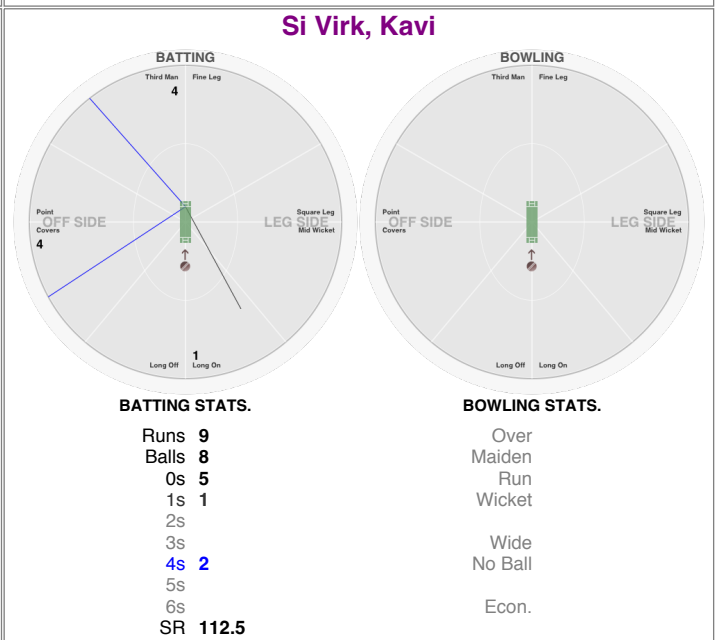

Philadelphia Cricket Club vs Staten Island CC

Staten Island CC