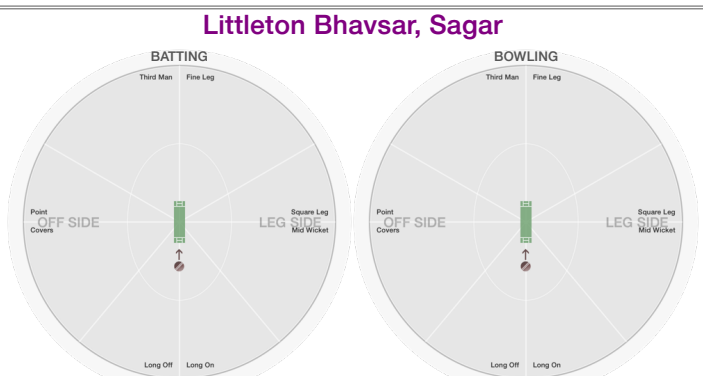

### Littleton Patel, Neel

**BATTING STATS.**

Runs  
Balls  
0s  
1s  
2s  
3s  
4s  
5s  
6s  
SR

**BOWLING STATS.**

Over  
Maiden  
Run  
Wicket  
  
Wide  
No Ball  
  
Econ.

### Littleton Mehta, Khamir

**BATTING STATS.**

Runs  
Balls  
0s  
1s  
2s  
3s  
4s  
5s  
6s  
SR

**BOWLING STATS.**

Over **1.0**  
Maiden  
Run **2**  
Wicket  
  
Wide **1**  
No Ball  
  
Econ. **2.0**

### Littleton Bhavsar, Sagar

**BATTING STATS.**

Runs  
Balls  
0s  
1s  
2s  
3s  
4s  
5s  
6s  
SR

**BOWLING STATS.**

Over  
Maiden  
Run  
Wicket  
  
Wide  
No Ball  
  
Econ.