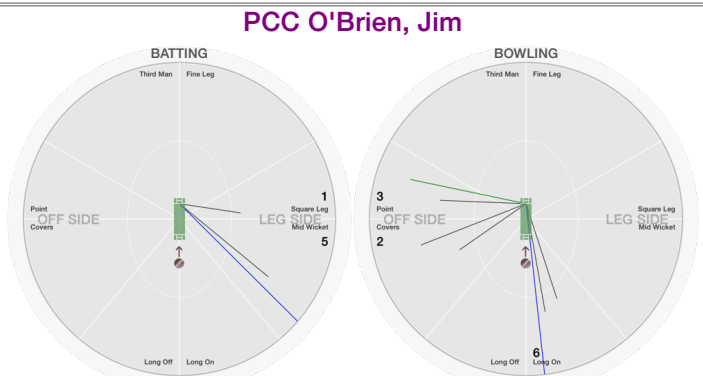

PCC O'Brien, Jim

BATTING STATS.

Runs **7**
Balls **5**
0s **1**
1s **3**
2s
3s
4s **1**
5s
6s
SR **140.0**

BOWLING STATS.

Over **2.0**
Maiden
Run **11**
Wicket
Wide
No Ball
Econ. **5.5**