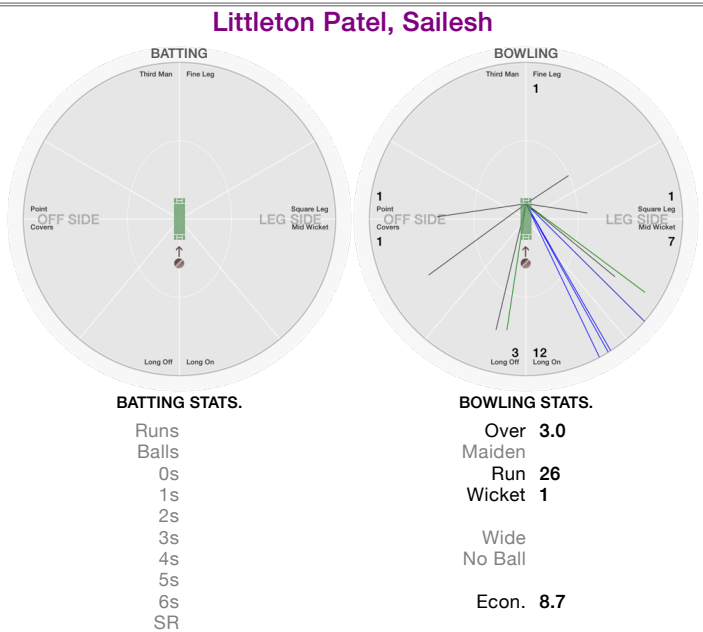

# Philadelphia Cricket Club vs Littleton

## Littleton

**Littleton Patel, Dharam**

**Littleton Patak, Jay**

**Littleton Ruparel, Dan**

**Littleton Menon, Rakesh**

**Littleton Appat, Ramesh**

**Littleton Patel, Sailesh**

## Littleton