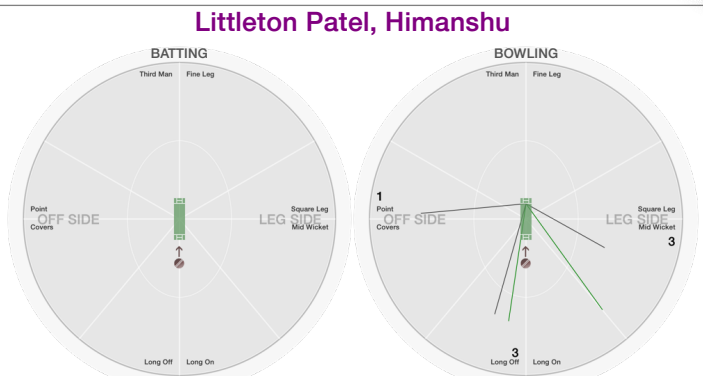

## Littleton

### Littleton Bollampally, Sandeep

**BATTING STATS.**

Runs  
Balls  
0s  
1s  
2s  
3s  
4s  
5s  
6s  
SR

**BOWLING STATS.**

Over **3.0**  
Maiden  
Run **10**  
Wicket  
  
Wide **3**  
No Ball  
  
Econ. **3.3**

### Littleton Patel, Himanshu

**BATTING STATS.**

Runs  
Balls  
0s  
1s  
2s  
3s  
4s  
5s  
6s  
SR

**BOWLING STATS.**

Over **2.0**  
Maiden  
Run **7**  
Wicket **1**  
  
Wide  
No Ball  
  
Econ. **3.5**

### Littleton Patel, Jatish

**BATTING STATS.**

Runs  
Balls  
0s  
1s  
2s  
3s  
4s  
5s  
6s  
SR

**BOWLING STATS.**

Over **1.5**  
Maiden  
Run **7**  
Wicket **2**  
  
Wide **1**  
No Ball  
  
Econ. **4.7**