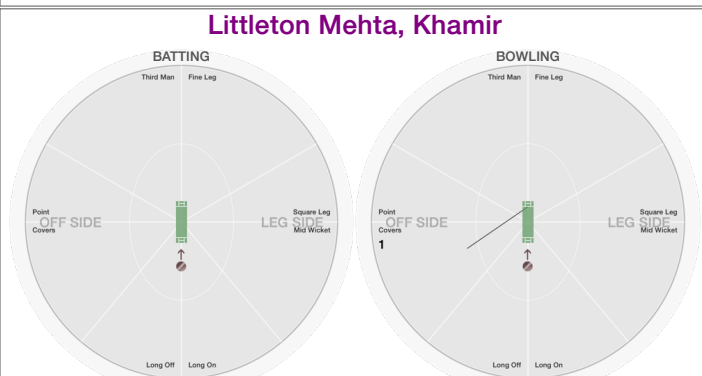

### Littleton Patel, Jatish

**BATTING STATS.**

Runs  
Balls  
0s  
1s  
2s  
3s  
4s  
5s  
6s  
SR

**BOWLING STATS.**

Over **1.5**  
Maiden  
Run **7**  
Wicket **2**  
  
Wide **1**  
No Ball  
  
Econ. **4.7**

### Littleton Patel, Neel

**BATTING STATS.**

Runs  
Balls  
0s  
1s  
2s  
3s  
4s  
5s  
6s  
SR

**BOWLING STATS.**

Over  
Maiden  
Run  
Wicket  
  
Wide  
No Ball  
  
Econ.

### Littleton Mehta, Khamir

**BATTING STATS.**

Runs  
Balls  
0s  
1s  
2s  
3s  
4s  
5s  
6s  
SR

**BOWLING STATS.**

Over **1.0**  
Maiden  
Run **2**  
Wicket  
  
Wide **1**  
No Ball  
  
Econ. **2.0**