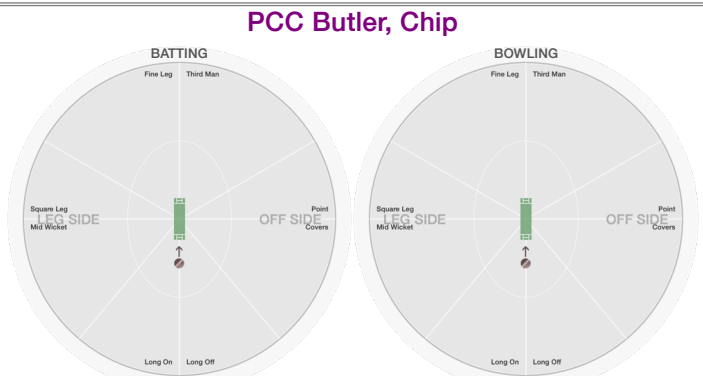

### PCC Downs, Andrew

**BATTING STATS.**

Runs **3**  
 Balls **6**  
 0s **3**  
 1s **3**  
 2s  
 3s  
 4s  
 5s  
 6s  
 SR **50.0**

**BOWLING STATS.**

Over  
 Maiden  
 Run  
 Wicket  
 Wide  
 No Ball  
 Econ.

### PCC Given, Wayne

**BATTING STATS.**

Runs  
 Balls **3**  
 0s **3**  
 1s  
 2s  
 3s  
 4s  
 5s  
 6s  
 SR

**BOWLING STATS.**

Over  
 Maiden  
 Run  
 Wicket  
 Wide  
 No Ball  
 Econ.

### PCC Butler, Chip

**BATTING STATS.**

Runs  
 Balls **1**  
 0s **1**  
 1s  
 2s  
 3s  
 4s  
 5s  
 6s  
 SR

**BOWLING STATS.**

Over  
 Maiden  
 Run  
 Wicket  
 Wide  
 No Ball  
 Econ.