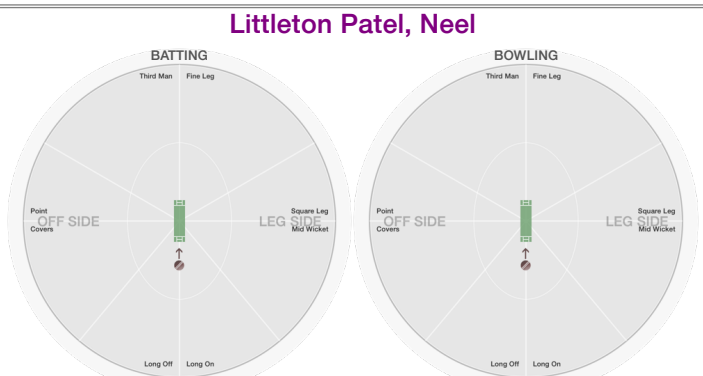

### Littleton Patel, Himanshu

**BATTING STATS.**

Runs  
Balls  
0s  
1s  
2s  
3s  
4s  
5s  
6s  
SR

**BOWLING STATS.**

Over **2.0**  
Maiden  
Run **7**  
Wicket **1**  
  
Wide  
No Ball  
  
Econ. **3.5**

### Littleton Patel, Jatish

**BATTING STATS.**

Runs  
Balls  
0s  
1s  
2s  
3s  
4s  
5s  
6s  
SR

**BOWLING STATS.**

Over **1.5**  
Maiden  
Run **7**  
Wicket **2**  
  
Wide **1**  
No Ball  
  
Econ. **4.7**

### Littleton Patel, Neel

**BATTING STATS.**

Runs  
Balls  
0s  
1s  
2s  
3s  
4s  
5s  
6s  
SR

**BOWLING STATS.**

Over  
Maiden  
Run  
Wicket  
  
Wide  
No Ball  
  
Econ.