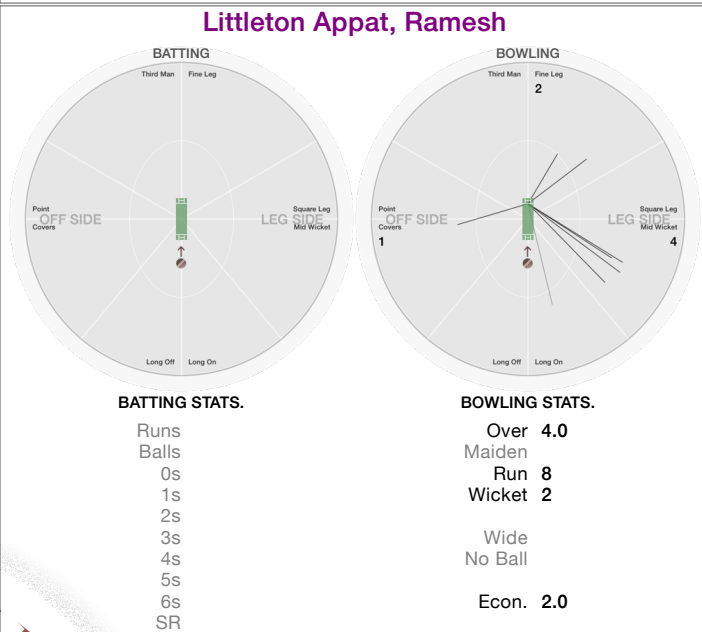

## Littleton

**Littleton Patel, Dharam**

**Littleton Patak, Jay**

**Littleton Ruparel, Dan**

**Littleton Menon, Rakesh**

**Littleton Appat, Ramesh**

**Littleton Patel, Sailesh**

# Philadelphia Cricket Club vs Littleton

## Littleton