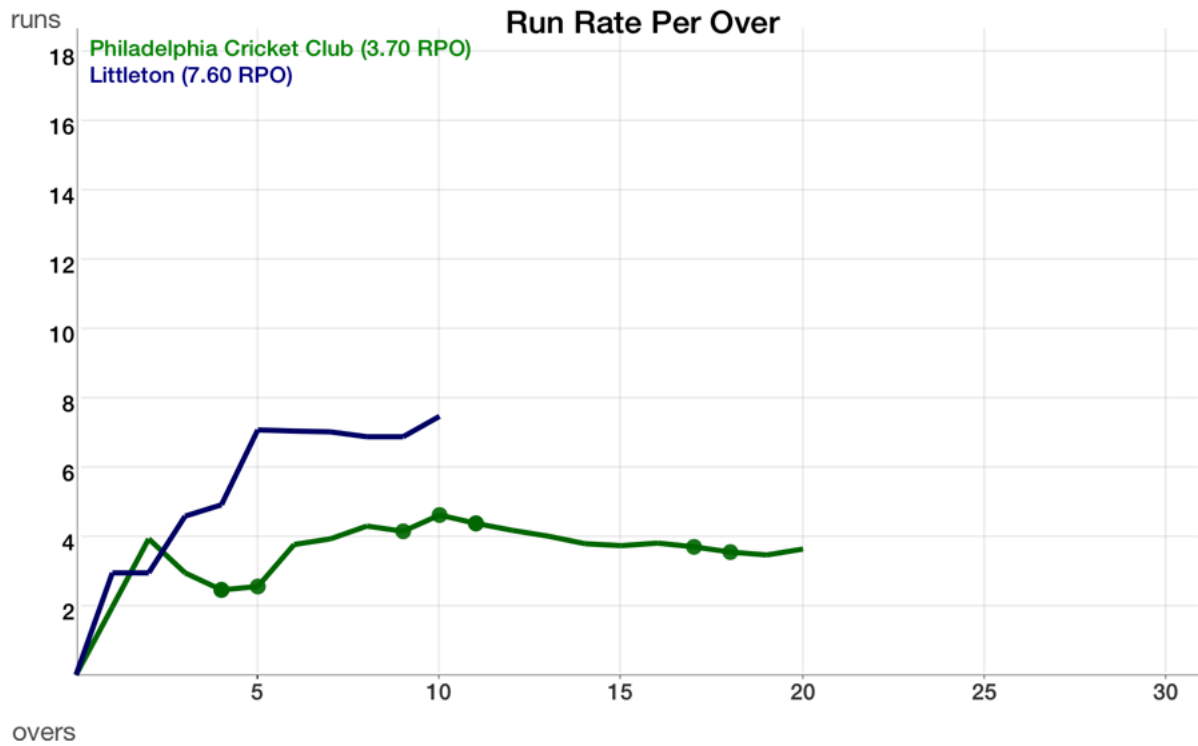

Philadelphia Cricket Club vs Littleton

WORM