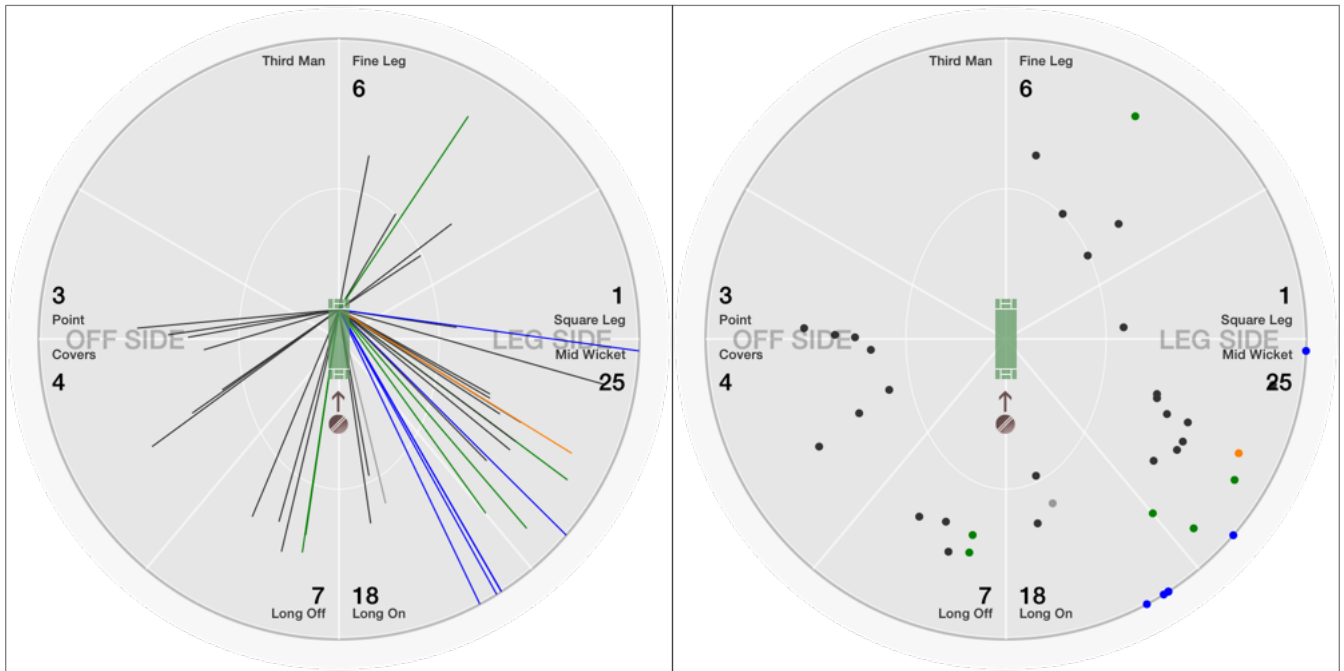

Philadelphia Cricket Club vs Littleton

Match Wagon

PHILADELPHIA CRICKET CLUB Batting (LITTLETON Bowling)