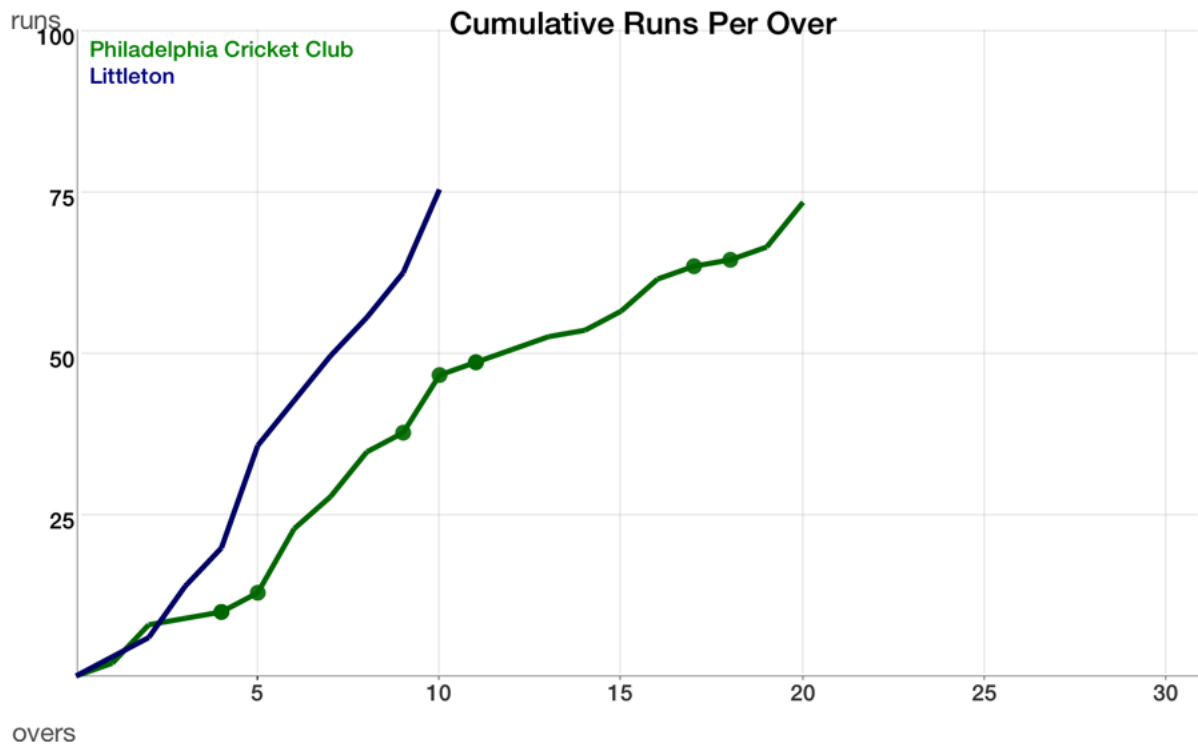

Philadelphia Cricket Club vs Littleton

WORM