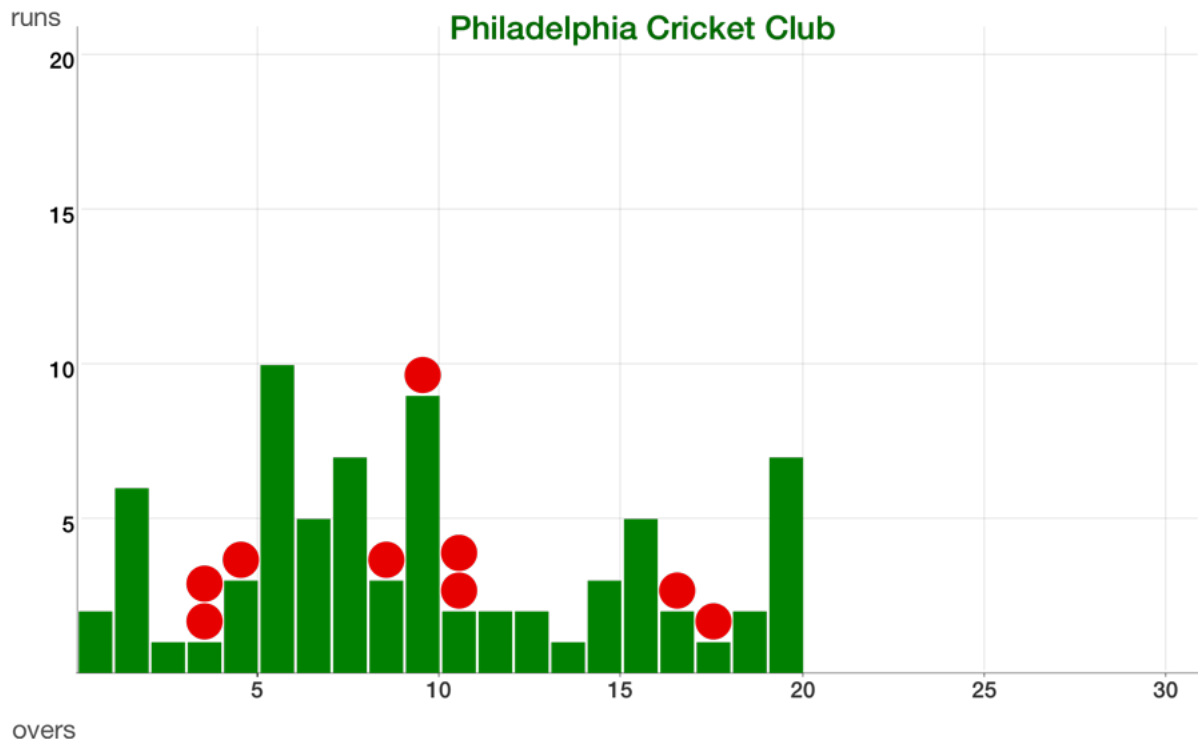

Philadelphia Cricket Club vs Littleton

Philadelphia Cricket Club INNINGS

O	RUNS	WKT	BOWLER	BALL BY BALL
1	2	0	Littleton Patak, Jay	. 1 1 . . .
2	8	0	Littleton Patel, Jatish	1 . . 1 . 4
3	9	0	Littleton Patak, Jay	1 . . . . .
4	10	2	Littleton Patel, Jatish	W 1wd . . W .
5	13	3	Littleton Patak, Jay	. 1wd . . W . 1 1
6	23	3	Littleton Patel,	. . 4 . 2 4
7	28	3	Littleton Patel,	. 1 . 2 2 .
8	35	3	Littleton Patel,	. . 1 4 1 1
9	38	4	Littleton Patel,	. . 1 1 W 1by
10	47	5	Littleton Patel,	1 2 W 4 1 1
11	49	7	Littleton Appat,	. W . . 1 1W
12	51	7	Littleton Bollampally,	. 1wd . . 1wd . . .
13	53	7	Littleton Appat,	. . 1 . 1 .
14	54	7	Littleton Bollampally,	. . 1 . . .
15	57	7	Littleton Appat,	1 1 . . 1 .
16	62	7	Littleton Patel,	. 2 . . 3 .
17	64	8	Littleton Appat,	. 1 . W 1by .
18	65	9	Littleton Patel,	. W . 1wd . .
19	67	9	Littleton Mehta,	. . 1 1wd . . .
20	74	9	Littleton Bollampally,	1wd 4 2

Littleton INNINGS

O	RUNS	WKT	BOWLER	BALL BY BALL
1	3	0	PCC O'Brien, Jim	2 . . 1 . .
2	6	0	PCC Marsan, Mark	. . . 1 2 .
3	14	0	PCC O'Brien, Jim	1 1 1 4 1 .
4	20	0	PCC Marsan, Mark	. . 1 2 1 2
5	36	0	PCC Cohen, Jack	1wd 4 2 1 1wd 4 2 1
6	43	0	PCC Marsan, Mark	3 . . 1 1wd 1 1
7	50	0	PCC Cohen, Jack	. 6 1 . . .
8	56	0	PCC Marsan, Mark	. . . 1 4 1
9	63	0	PCC Cohen, Jack	1 1lb 1 2 1 1
10	76	0	PCC Levin, Fred	1wd 4 1by 1 2 4

Philadelphia Cricket Club vs Littleton

Manhattan