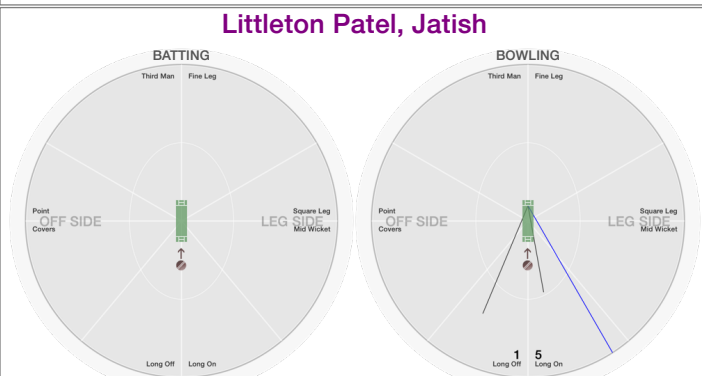

### Littleton Bollampally, Sandeep

**BATTING STATS.**

Runs  
Balls  
0s  
1s  
2s  
3s  
4s  
5s  
6s  
SR

**BOWLING STATS.**

Over **3.0**  
Maiden  
Run **10**  
Wicket  
  
Wide **3**  
No Ball  
  
Econ. **3.3**

### Littleton Patel, Himanshu

**BATTING STATS.**

Runs  
Balls  
0s  
1s  
2s  
3s  
4s  
5s  
6s  
SR

**BOWLING STATS.**

Over **2.0**  
Maiden  
Run **7**  
Wicket **1**  
  
Wide  
No Ball  
  
Econ. **3.5**

### Littleton Patel, Jatish

**BATTING STATS.**

Runs  
Balls  
0s  
1s  
2s  
3s  
4s  
5s  
6s  
SR

**BOWLING STATS.**

Over **1.5**  
Maiden  
Run **7**  
Wicket **2**  
  
Wide **1**  
No Ball  
  
Econ. **4.7**

### Littleton Patel, Neel

**BATTING STATS.**

Runs  
Balls  
0s  
1s  
2s  
3s  
4s  
5s  
6s  
SR

**BOWLING STATS.**

Over  
Maiden  
Run  
Wicket  
  
Wide  
No Ball  
  
Econ.