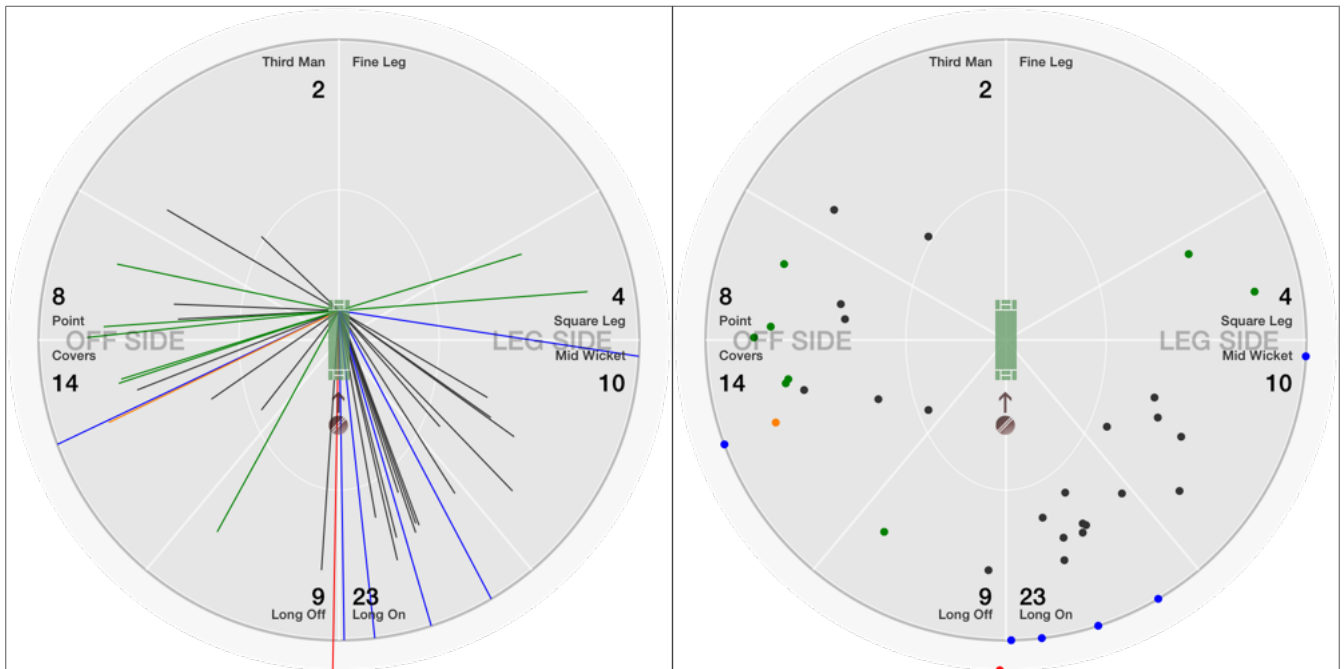

LITTLETON Batting (PHILADELPHIA CRICKET CLUB Bowling)