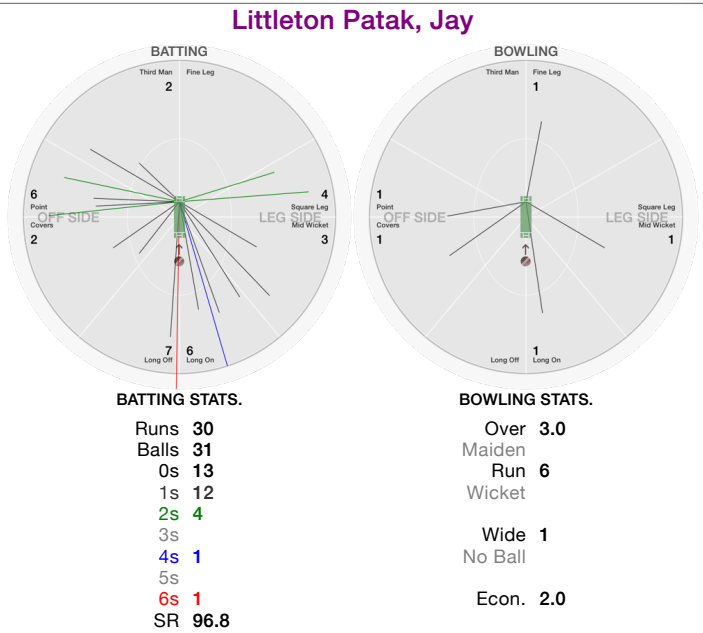

Littleton Menon, Rakesh

Littleton Patak, Jay