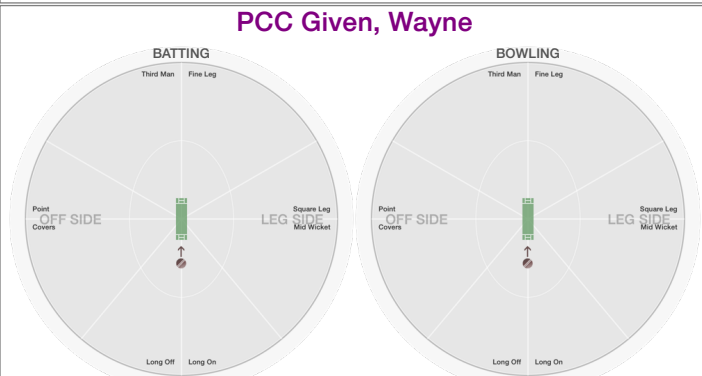

### PCC Downs, Andrew

**BATTING STATS.**

Runs **3**  
 Balls **6**  
 0s **3**  
 1s **3**  
 2s  
 3s  
 4s  
 5s  
 6s  
 SR **50.0**

**BOWLING STATS.**

Over  
 Maiden  
 Run  
 Wicket  
 Wide  
 No Ball  
 Econ.

### PCC Given, Wayne

**BATTING STATS.**

Runs  
 Balls **3**  
 0s **3**  
 1s  
 2s  
 3s  
 4s  
 5s  
 6s  
 SR

**BOWLING STATS.**

Over  
 Maiden  
 Run  
 Wicket  
 Wide  
 No Ball  
 Econ.

### PCC Butler, Chip

**BATTING STATS.**

Runs  
 Balls **1**  
 0s **1**  
 1s  
 2s  
 3s  
 4s  
 5s  
 6s  
 SR

**BOWLING STATS.**

Over  
 Maiden  
 Run  
 Wicket  
 Wide  
 No Ball  
 Econ.