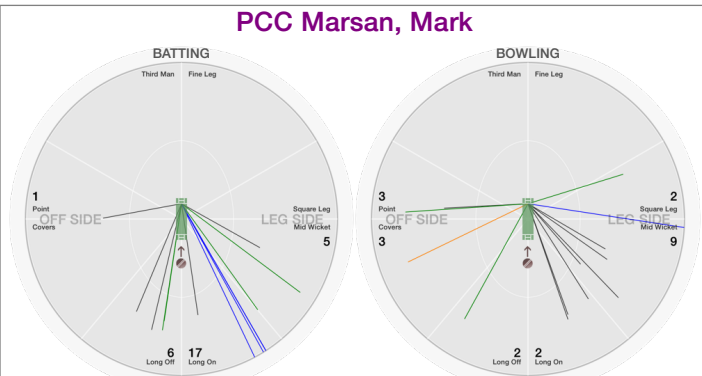

Philadelphia Cricket Club vs Littleton

Philadelphia Cricket Club

PCC Marsan, Mark

BATTING STATS.

Runs **29**
Balls **33**
0s **20**
1s **5**
2s **4**
3s
4s **4**
5s
6s
SR **87.9**

BOWLING STATS.

Over **4.0**
Maiden
Run **22**
Wicket
Wide **1**
No Ball
Econ. **5.5**