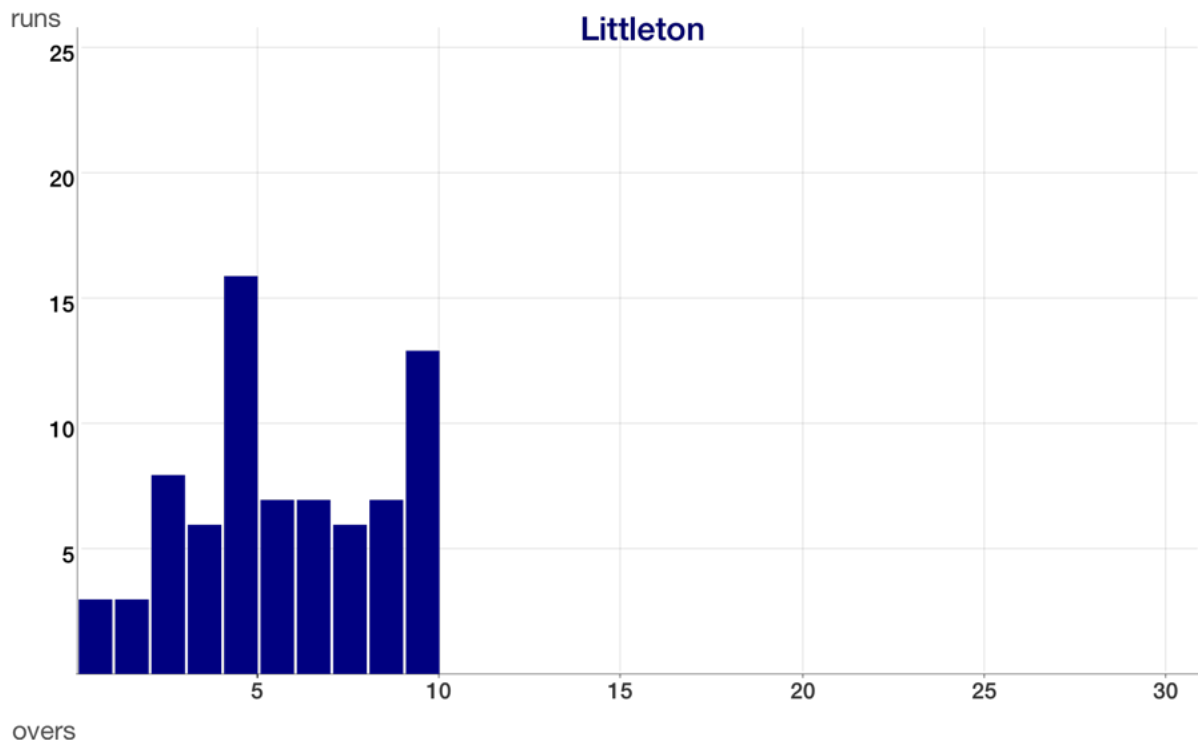

Philadelphia Cricket Club vs Littleton

Philadelphia Cricket Club INNINGS

O	RUNS	WKT	BOWLER	BALL BY BALL
1	2	0	Littleton Patak, Jay	. 1 1 . . .
2	8	0	Littleton Patel, Jatish	1 . . 1 . 4
3	9	0	Littleton Patak, Jay	1 . . . . .
4	10	2	Littleton Patel, Jatish	W 1wd . . W .
5	13	3	Littleton Patak, Jay	. 1wd . . W . 1 1
6	23	3	Littleton Patel,	. . 4 . 2 4
7	28	3	Littleton Patel,	. 1 . 2 2 .
8	35	3	Littleton Patel,	. . 1 4 1 1
9	38	4	Littleton Patel,	. . 1 1 W 1by
10	47	5	Littleton Patel,	1 2 W 4 1 1
11	49	7	Littleton Appat,	. W . . 1 1W
12	51	7	Littleton Bollampally,	. 1wd . . 1wd . . .
13	53	7	Littleton Appat,	. . 1 . 1 .
14	54	7	Littleton Bollampally,	. . 1 . . .
15	57	7	Littleton Appat,	1 1 . . 1 .
16	62	7	Littleton Patel,	. 2 . . 3 .
17	64	8	Littleton Appat,	. 1 . W 1by .
18	65	9	Littleton Patel,	. W . 1wd . .
19	67	9	Littleton Mehta,	. . 1 1wd . . .
20	74	9	Littleton Bollampally,	1wd 4 2

Littleton INNINGS

O	RUNS	WKT	BOWLER	BALL BY BALL
1	3	0	PCC O'Brien, Jim	2 . . 1 . .
2	6	0	PCC Marsan, Mark	. . . 1 2 .
3	14	0	PCC O'Brien, Jim	1 1 1 4 1 .
4	20	0	PCC Marsan, Mark	. . 1 2 1 2
5	36	0	PCC Cohen, Jack	1wd 4 2 1 1wd 4 2 1
6	43	0	PCC Marsan, Mark	3 . . 1 1wd 1 1
7	50	0	PCC Cohen, Jack	. 6 1 . . .
8	56	0	PCC Marsan, Mark	. . . 1 4 1
9	63	0	PCC Cohen, Jack	1 1lb 1 2 1 1
10	76	0	PCC Levin, Fred	1wd 4 1by 1 2 4

Philadelphia Cricket Club vs Littleton

Manhattan