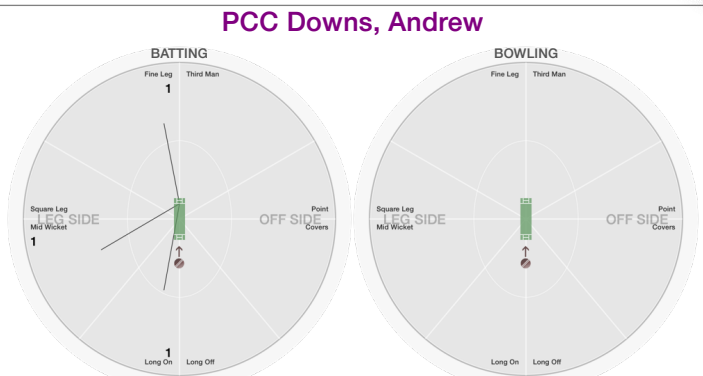

### PCC Downs, Andrew

**BATTING STATS.**

Runs **3**  
 Balls **6**  
 0s **3**  
 1s **3**  
 2s  
 3s  
 4s  
 5s  
 6s  
 SR **50.0**

**BOWLING STATS.**

Over  
 Maiden  
 Run  
 Wicket  
 Wide  
 No Ball  
 Econ.