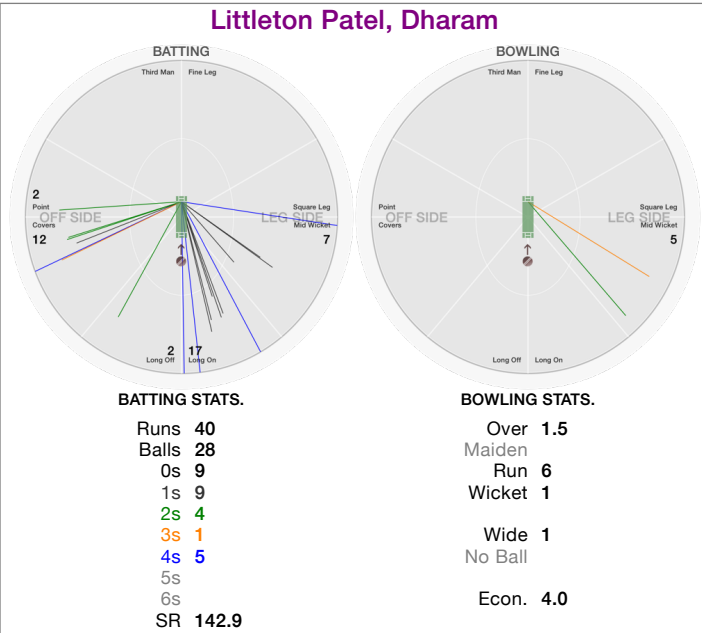

Littleton Ruparel, Dan

Philadelphia Cricket Club vs Littleton

Littleton

Littleton Patel, Dharam