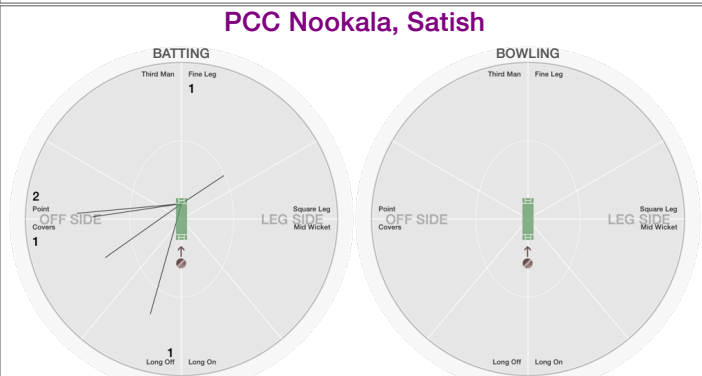

### PCC Butler, Chip

**BATTING STATS.**

Runs  
 Balls **1**  
 0s **1**  
 1s  
 2s  
 3s  
 4s  
 5s  
 6s  
 SR

**BOWLING STATS.**

Over  
 Maiden  
 Run  
 Wicket  
 Wide  
 No Ball  
 Econ.

### PCC Nookala, Satish

**BATTING STATS.**

Runs **5**  
 Balls **12**  
 0s **7**  
 1s **5**  
 2s  
 3s  
 4s  
 5s  
 6s  
 SR **41.7**

**BOWLING STATS.**

Over  
 Maiden  
 Run  
 Wicket  
 Wide  
 No Ball  
 Econ.