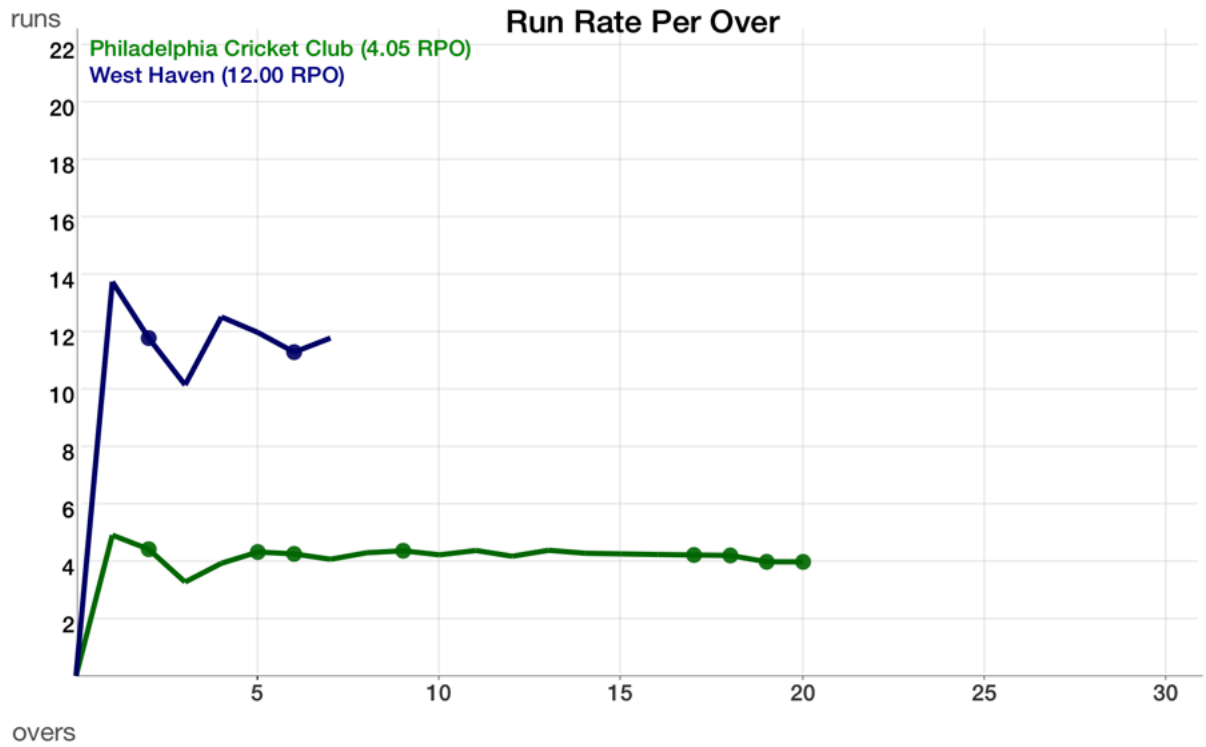

Philadelphia Cricket Club vs West Haven

WORM