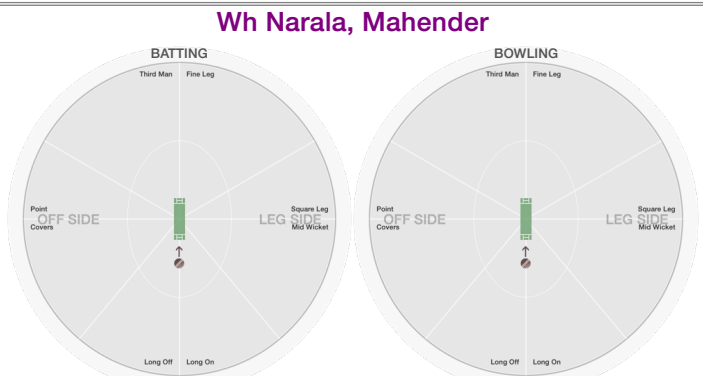

West Haven

Wh Anne, Gautam

BATting STATS.

Runs
Balls
0s
1s
2s
3s
4s
5s
6s
SR

Bowling STATS.

Over
Maiden
Run
Wicket

Wide
No Ball

Econ.

Wh Reddy, Madhu

BATting STATS.

Runs
Balls
0s
1s
2s
3s
4s
5s
6s
SR

Bowling STATS.

Over
Maiden
Run
Wicket

Wide
No Ball

Econ.

Wh Elavarthi, Hariprasad

BATting STATS.

Runs
Balls
0s
1s
2s
3s
4s
5s
6s
SR

Bowling STATS.

Over
Maiden
Run
Wicket

Wide
No Ball

Econ.

Wh Narala, Mahender

BATting STATS.

Runs
Balls
0s
1s
2s
3s
4s
5s
6s
SR

Bowling STATS.

Over
Maiden
Run
Wicket

Wide
No Ball

Econ.

Wh Madugula, Raj

BATting STATS.

Runs
Balls
0s
1s
2s
3s
4s
5s
6s
SR