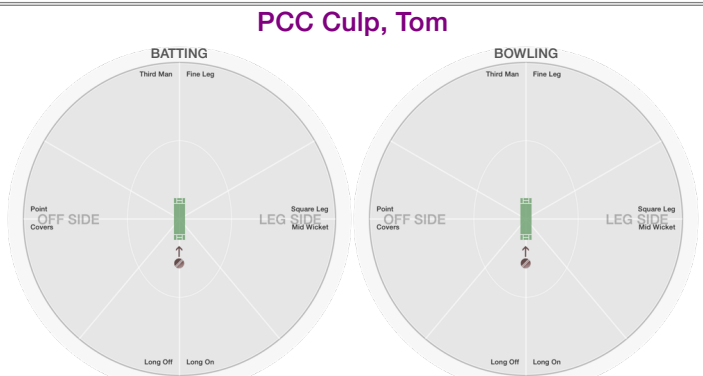

BATTING STATS.

Runs **1**
 Balls **3**
 0s **2**
 1s **1**
 2s
 3s
 4s
 5s
 6s
 SR **33.3**

BOWLING STATS.

Over
 Maiden
 Run
 Wicket

 Wide
 No Ball

 Econ.

PCC Butler, Chip

BATTING STATS.

Runs **1**
 Balls **6**
 0s **5**
 1s **1**
 2s
 3s
 4s
 5s
 6s
 SR **16.7**

BOWLING STATS.

Over
 Maiden
 Run
 Wicket

 Wide
 No Ball

 Econ.

PCC Culp, Tom

BATTING STATS.

Runs
 Balls
 0s
 1s
 2s
 3s
 4s
 5s
 6s
 SR

BOWLING STATS.

Over
 Maiden
 Run
 Wicket

 Wide
 No Ball

 Econ.

PCC Cohen, Jack

BATTING STATS.

Runs
 Balls
 0s
 1s
 2s
 3s
 4s
 5s
 6s
 SR

BOWLING STATS.