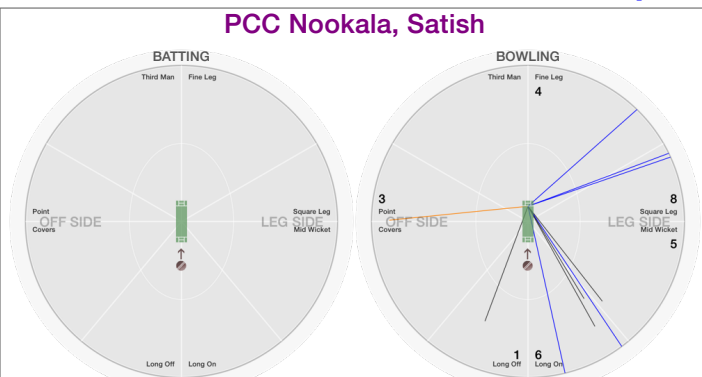

Philadelphia Cricket Club vs West Haven

Philadelphia Cricket Club

PCC Nookala, Satish

BATTING STATS.

Runs
Balls **3**
0s **3**
1s
2s
3s
4s
5s
6s
SR

BOWLING STATS.

Over **2.0**
Maiden
Run **30**
Wicket **1**

Wide **3**
No Ball

Econ. **15.0**