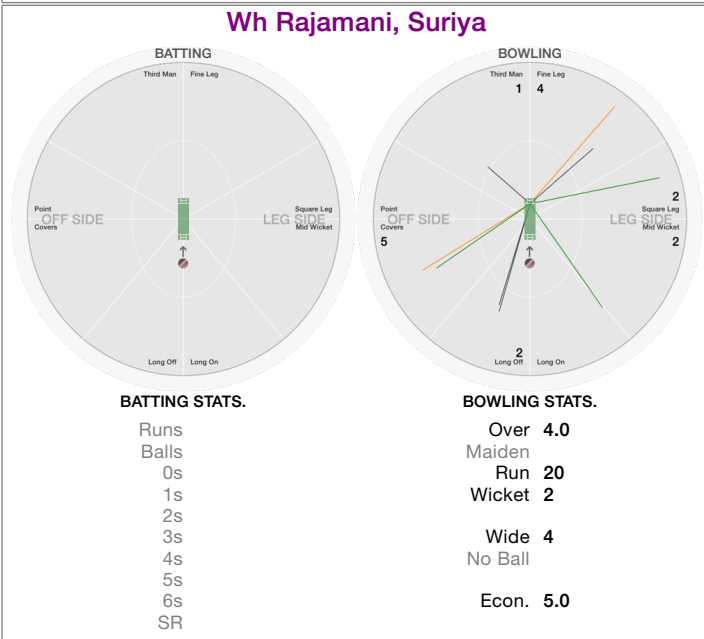

Bowling STATS.

Over **2.0**
Maiden
Run **8**
Wicket **1**

Wide **1**
No Ball

Econ. **4.0**

Wh ramesh, Sadagopan

BATting STATS.

Runs
Balls
0s
1s
2s
3s
4s
5s
6s
SR

Bowling STATS.

Over
Maiden
Run
Wicket

Wide
No Ball

Econ.

Philadelphia Cricket Club vs West Haven

West Haven

Wh Sridhar, Vivek

Wh Ramesh, Sriram

Wh Rajamani, Suriya

Wh raja mani, surya

Wh Swarnaa, shashwat