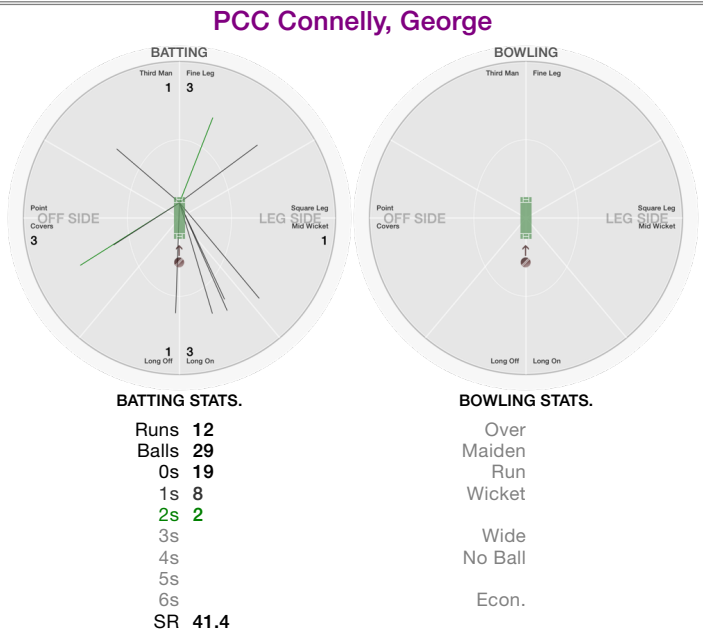

Philadelphia Cricket Club vs West Haven

Philadelphia Cricket Club