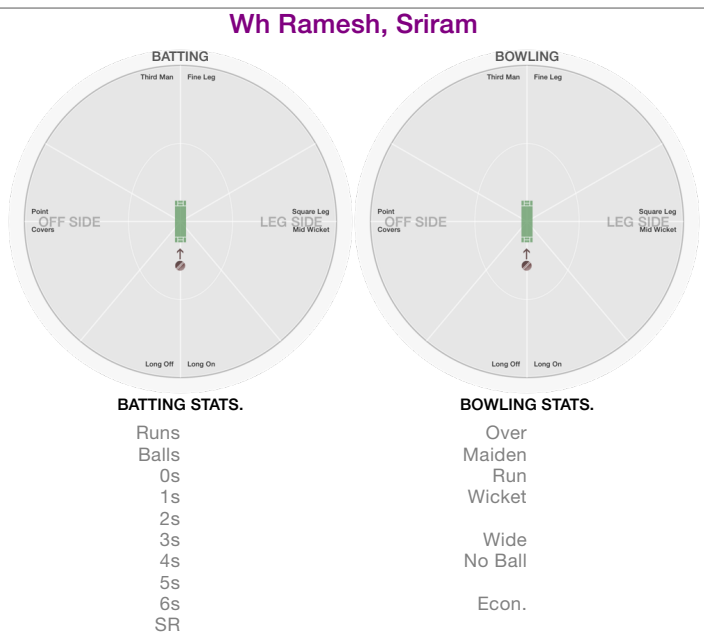

BATting STATS.

Runs
Balls
0s
1s
2s
3s
4s
5s
6s
SR

Bowling STATS.

Over
Maiden
Run
Wicket

Wide
No Ball

Econ.

Wh Narala, Mahender

BATting STATS.

Bowling STATS.

Over **2.0**
Maiden
Run **8**
Wicket **1**

Wide **1**
No Ball

Econ. **4.0**

Wh ramesh, Sadagopan

BATting STATS.

Runs
Balls
0s
1s
2s
3s
4s
5s
6s
SR

Bowling STATS.

Over
Maiden
Run
Wicket

Wide
No Ball

Econ.

Philadelphia Cricket Club vs West Haven

West Haven

Wh Sridhar, Vivek

Wh Ramesh, Sriram

Wh Rajamani, Suriya

Wh raja mani, surya

Wh Swarnaa, shashwat