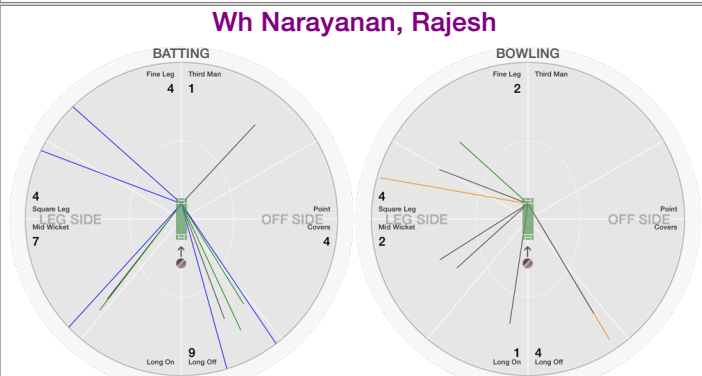

BOWLING STATS.

Over
 Maiden
 Run
 Wicket

 Wide
 No Ball

 Econ.

PCC Cohen, Jack

BATTING STATS.

Runs
 Balls
 0s
 1s
 2s
 3s
 4s
 5s
 6s
 SR

BOWLING STATS.

BOWLING STATS.

Over
 Maiden
 Run
 Wicket
 Wide
 No Ball
 Econ.

Wh Ramaswamy, Prasanna

BATTING STATS.

Runs 19
 Balls 9
 0s 2
 1s 1
 2s 3
 3s
 4s 3
 5s
 6s
 SR 211.1

BOWLING STATS.

Over 4.0
 Maiden 1
 Run 13
 Wicket 2
 Wide 2
 No Ball
 Econ. 3.2

Wh Narayanan, Rajesh

BATTING STATS.

Runs 29
 Balls 17
 0s 6
 1s 3
 2s 3
 3s
 4s 5
 5s
 6s
 SR 170.6

BOWLING STATS.

Over 4.0
 Maiden
 Run 15
 Wicket
 Wide 2
 No Ball
 Econ. 3.8

Wh Brendan, mark

BATTING STATS.

Runs 16
 Balls 9
 0s 3
 1s 2
 2s 1
 3s
 4s 3
 5s
 6s
 SR 177.8

BOWLING STATS.

Over
 Maiden
 Run
 Wicket
 Wide
 No Ball
 Econ.

Wh Kallem, Rakesh

BATTING STATS.

Runs
 Balls
 0s
 1s
 2s
 3s
 4s
 5s
 6s
 SR

BOWLING STATS.