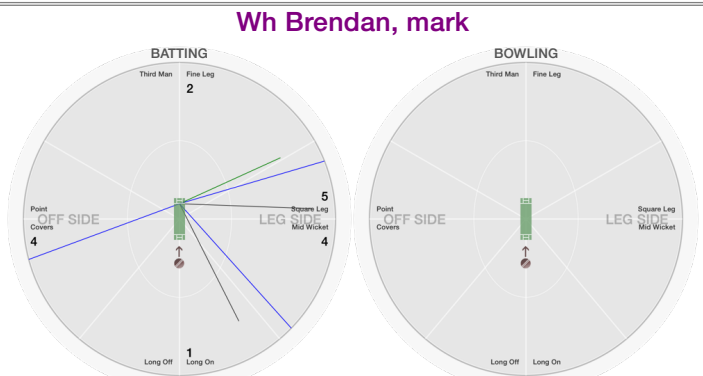

BOWLING STATS.

Over
 Maiden
 Run
 Wicket
 Wide
 No Ball
 Econ.

Wh Ramaswamy, Prasanna

BATTING STATS.

Runs 19
 Balls 9
 0s 2
 1s 1
 2s 3
 3s
 4s 3
 5s
 6s
 SR 211.1

BOWLING STATS.

Over 4.0
 Maiden 1
 Run 13
 Wicket 2
 Wide 2
 No Ball
 Econ. 3.2

Wh Narayanan, Rajesh

BATTING STATS.

Runs 29
 Balls 17
 0s 6
 1s 3
 2s 3
 3s
 4s 5
 5s
 6s
 SR 170.6

BOWLING STATS.

Over 4.0
 Maiden
 Run 15
 Wicket
 Wide 2
 No Ball
 Econ. 3.8

Wh Brendan, mark

BATTING STATS.

Runs 16
 Balls 9
 0s 3
 1s 2
 2s 1
 3s
 4s 3
 5s
 6s
 SR 177.8

BOWLING STATS.

Over
 Maiden
 Run
 Wicket
 Wide
 No Ball
 Econ.

Wh Kallem, Rakesh

BATTING STATS.

Runs
 Balls
 0s
 1s
 2s
 3s
 4s
 5s
 6s
 SR

BOWLING STATS.