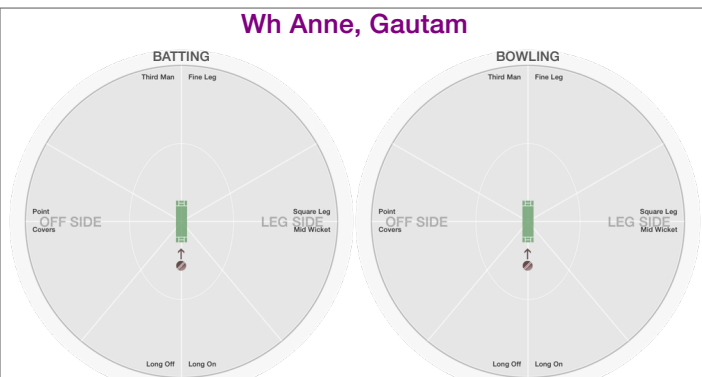

Runs 16
 Balls 9
 0s 3
 1s 2
 2s 1
 3s
 4s 3
 5s
 6s
 SR 177.8

BOWLING STATS.

Over
 Maiden
 Run
 Wicket
 Wide
 No Ball
 Econ.

Wh Kallem, Rakesh

BATTING STATS.

Runs
 Balls
 0s
 1s
 2s
 3s
 4s
 5s
 6s
 SR

BOWLING STATS.

Over
 Maiden
 Run
 Wicket
 Wide
 No Ball
 Econ.

Wh Swarnaa, Ganesh

BATTING STATS.

Runs
 Balls
 0s
 1s
 2s
 3s
 4s
 5s
 6s
 SR

BOWLING STATS.

Over 4.0
 Maiden
 Run 12
 Wicket
 Wide 1
 No Ball
 Econ. 3.0

Philadelphia Cricket Club vs West Haven

West Haven

Wh Anne, Gautam

BATting STATS.

Runs
Balls
0s
1s
2s
3s
4s
5s
6s
SR

Bowling STATS.

Over
Maiden
Run
Wicket

Wide
No Ball

Econ.