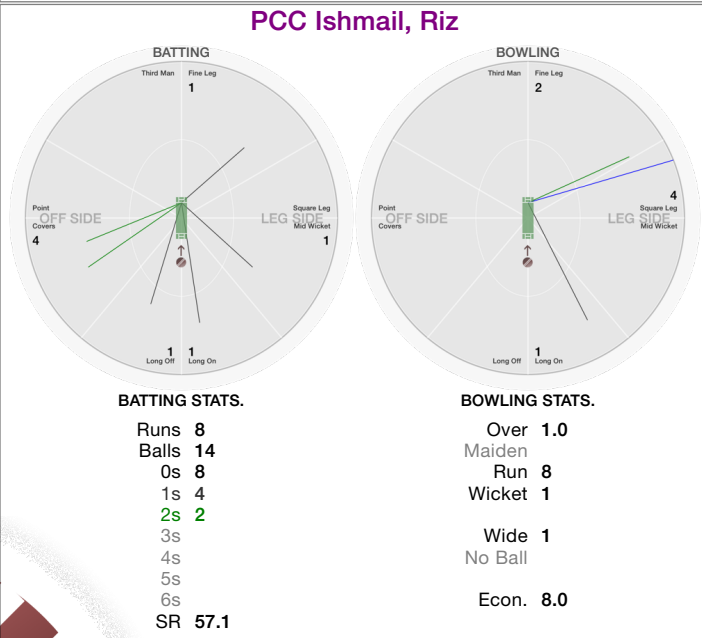

Philadelphia Cricket Club vs West Haven

Philadelphia Cricket Club