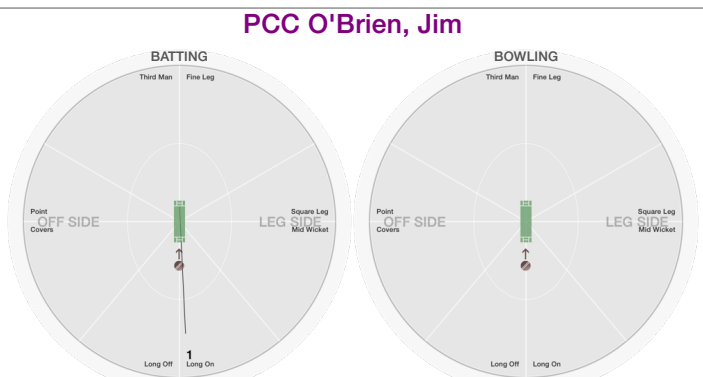

PCC Nookala, Satish

BATTING STATS.

Runs
 Balls **3**
 0s **3**
 1s
 2s
 3s
 4s
 5s
 6s
 SR

BOWLING STATS.

Over **2.0**
 Maiden
 Run **30**
 Wicket **1**

 Wide **3**
 No Ball

 Econ. **15.0**

PCC O'Brien, Jim

BATTING STATS.

Runs **1**
 Balls **3**
 0s **2**
 1s **1**
 2s
 3s
 4s
 5s
 6s
 SR **33.3**

BOWLING STATS.

Over
 Maiden
 Run
 Wicket

 Wide
 No Ball

 Econ.

PCC Butler, Chip

BATTING STATS.