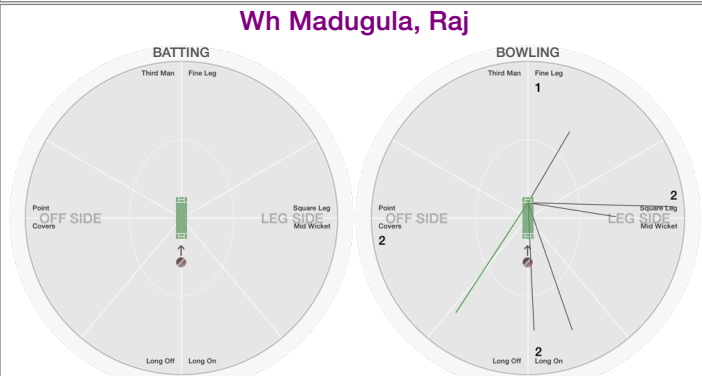

BATting STATS.

Runs
Balls
0s
1s
2s
3s
4s
5s
6s
SR

Bowling STATS.

Over
Maiden
Run
Wicket

Wide
No Ball

Econ.

Wh Narala, Mahender

BATting STATS.

Runs
Balls
0s
1s
2s
3s
4s
5s
6s
SR

Bowling STATS.

Over
Maiden
Run
Wicket

Wide
No Ball

Econ.

Wh Madugula, Raj

BATting STATS.

Runs
Balls
0s
1s
2s
3s
4s
5s
6s
SR

Bowling STATS.

Over **2.0**
Maiden
Run **8**
Wicket **1**

Wide **1**
No Ball

Econ. **4.0**

Wh ramesh, Sadagopan

BATting STATS.

Runs
Balls
0s
1s
2s
3s
4s
5s
6s
SR

Bowling STATS.