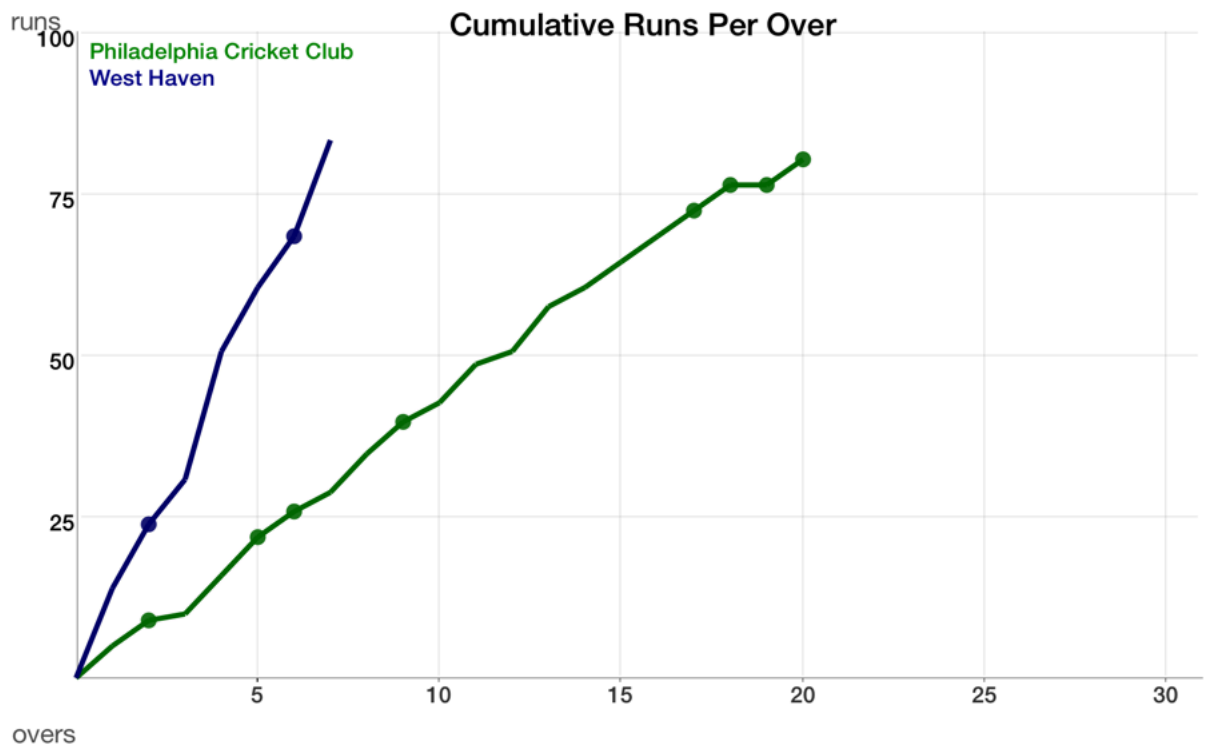

Philadelphia Cricket Club vs West Haven

WORM