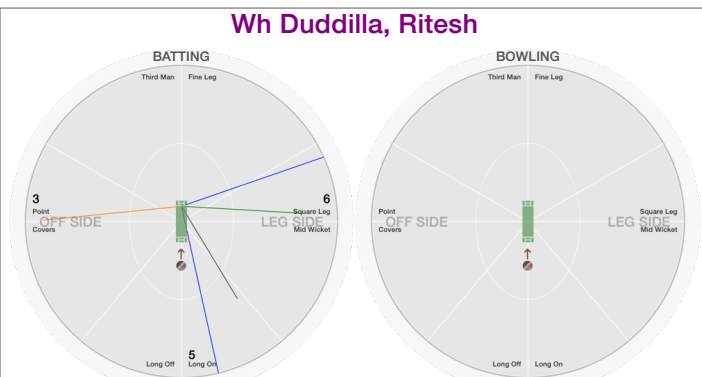

BOWLING STATS.

Over
 Maiden
 Run
 Wicket

 Wide
 No Ball

 Econ.

PCC Cohen, Jack

BATTING STATS.

Runs
 Balls
 0s
 1s
 2s
 3s
 4s
 5s
 6s
 SR

BOWLING STATS.

Over
 Maiden
 Run
 Wicket

 Wide
 No Ball

 Econ.

Philadelphia Cricket Club vs West Haven

West Haven

Wh Duddilla, Ritesh

BATTING STATS.

Runs 14
 Balls 11
 0s 6
 1s 1
 2s 1
 3s 1
 4s 2
 5s
 6s
 SR 127.3

BOWLING STATS.

Over
 Maiden
 Run
 Wicket
 Wide
 No Ball
 Econ.

Wh Ramaswamy, Prasanna

BATTING STATS.

Runs 19
 Balls 9
 0s 2
 1s 1
 2s 3
 3s
 4s 3
 5s
 6s
 SR 211.1

BOWLING STATS.

Over 4.0
 Maiden 1
 Run 13
 Wicket 2
 Wide 2
 No Ball
 Econ. 3.2