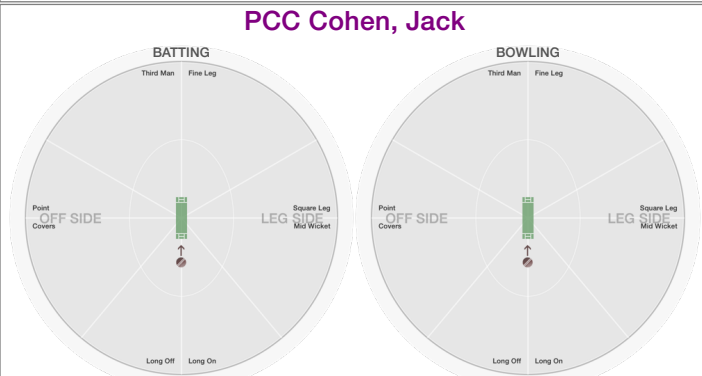

BATTING STATS.

Runs **1**
 Balls **3**
 0s **2**
 1s **1**
 2s
 3s
 4s
 5s
 6s
 SR **33.3**

BOWLING STATS.

Over
 Maiden
 Run
 Wicket

 Wide
 No Ball

 Econ.

PCC Butler, Chip

BATTING STATS.

Runs **1**
 Balls **6**
 0s **5**
 1s **1**
 2s
 3s
 4s
 5s
 6s
 SR **16.7**

BOWLING STATS.

Over
 Maiden
 Run
 Wicket

 Wide
 No Ball

 Econ.

PCC Culp, Tom

BATTING STATS.

Runs
 Balls
 0s
 1s
 2s
 3s
 4s
 5s
 6s
 SR

BOWLING STATS.

Over
 Maiden
 Run
 Wicket

 Wide
 No Ball

 Econ.

PCC Cohen, Jack

BATTING STATS.

Runs
 Balls
 0s
 1s
 2s
 3s
 4s
 5s
 6s
 SR

BOWLING STATS.