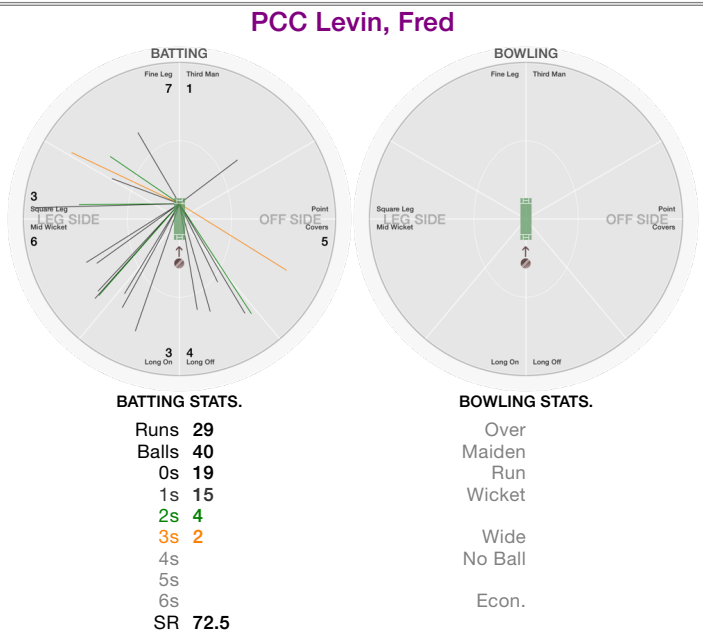

PCC Spaeth, Chris

PCC Woods, Roger

PCC Marsan, Mark

PCC Levin, Fred

PCC Ishmail, Riz

PCC Connelly, George

Philadelphia Cricket Club vs West Haven

Philadelphia Cricket Club