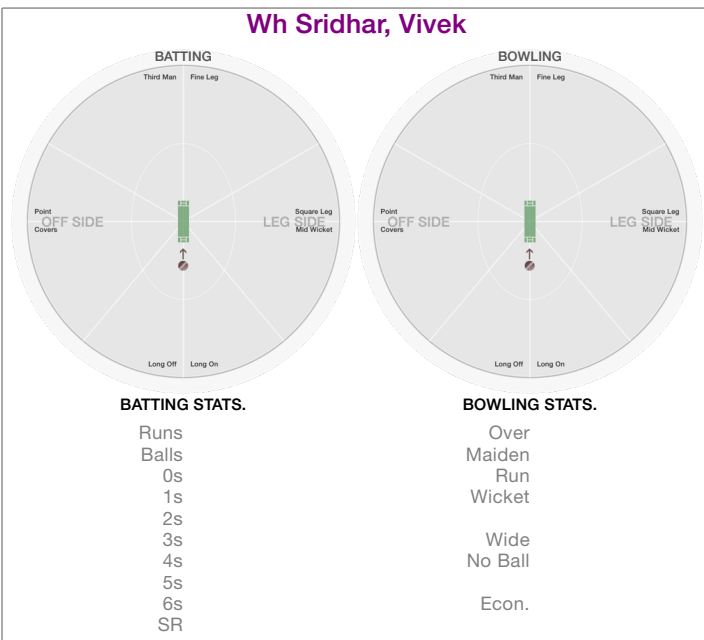

Runs
Balls
0s
1s
2s
3s
4s
5s
6s
SR

Bowling STATS.

Over
Maiden
Run
Wicket

Wide
No Ball

Econ.

Wh Madugula, Raj

BATting STATS.

Runs
Balls
0s
1s
2s
3s
4s
5s
6s
SR

Bowling STATS.

Over **2.0**
Maiden
Run **8**
Wicket **1**

Wide **1**
No Ball

Econ. **4.0**

Wh ramesh, Sadagopan

BATting STATS.

Runs
Balls
0s
1s
2s
3s
4s
5s
6s
SR

Bowling STATS.

Over
Maiden
Run
Wicket

Wide
No Ball

Econ.

Philadelphia Cricket Club vs West Haven

West Haven

Wh Sridhar, Vivek

Wh Ramesh, Sriram

Wh Rajamani, Suriya

Wh raja mani, surya

Wh Swarnaa, shashwat