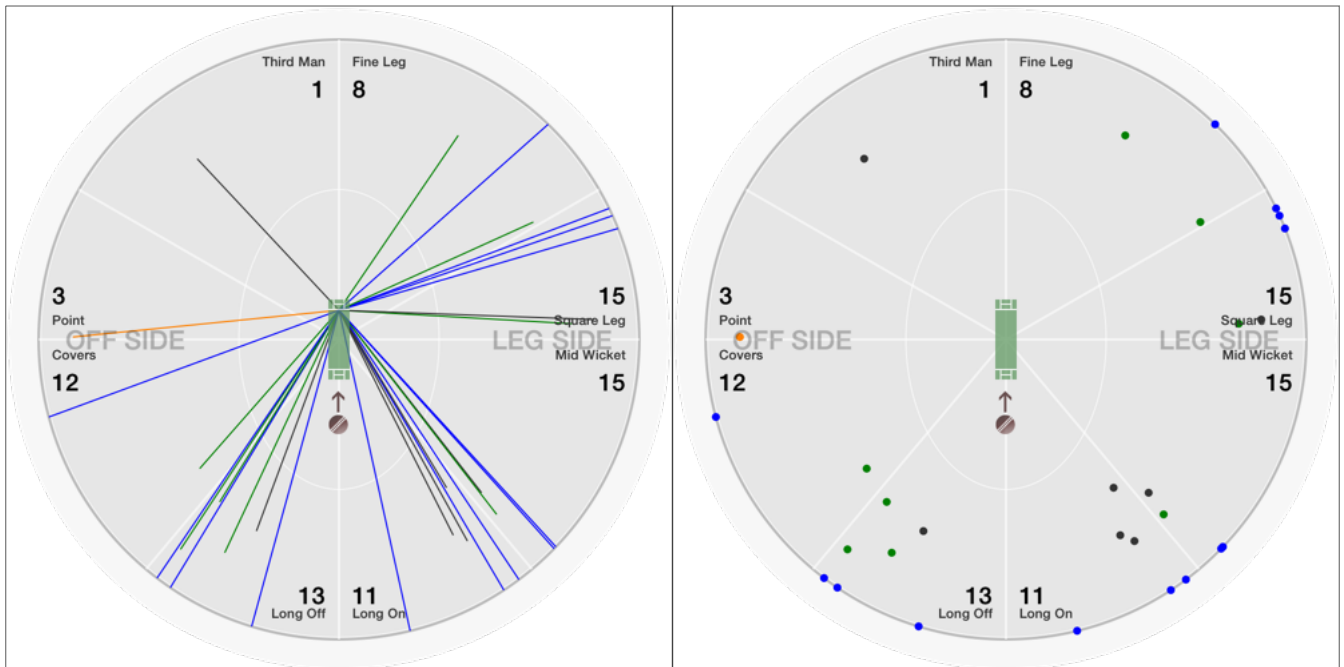

WEST HAVEN Batting (PHILADELPHIA CRICKET CLUB Bowling)