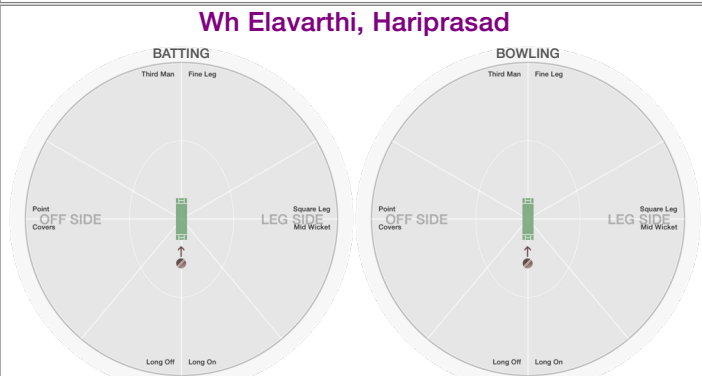

West Haven

Wh Anne, Gautam

BATting STATS.

Runs
Balls
0s
1s
2s
3s
4s
5s
6s
SR

Bowling STATS.

Over
Maiden
Run
Wicket

Wide
No Ball

Econ.

Wh Reddy, Madhu

BATting STATS.

Runs
Balls
0s
1s
2s
3s
4s
5s
6s
SR

Bowling STATS.

Over
Maiden
Run
Wicket

Wide
No Ball

Econ.

Wh Elavarthi, Hariprasad

BATting STATS.

Runs
Balls
0s
1s
2s
3s
4s
5s
6s
SR

Bowling STATS.

Over
Maiden
Run
Wicket

Wide
No Ball

Econ.

Wh Narala, Mahender

BATting STATS.