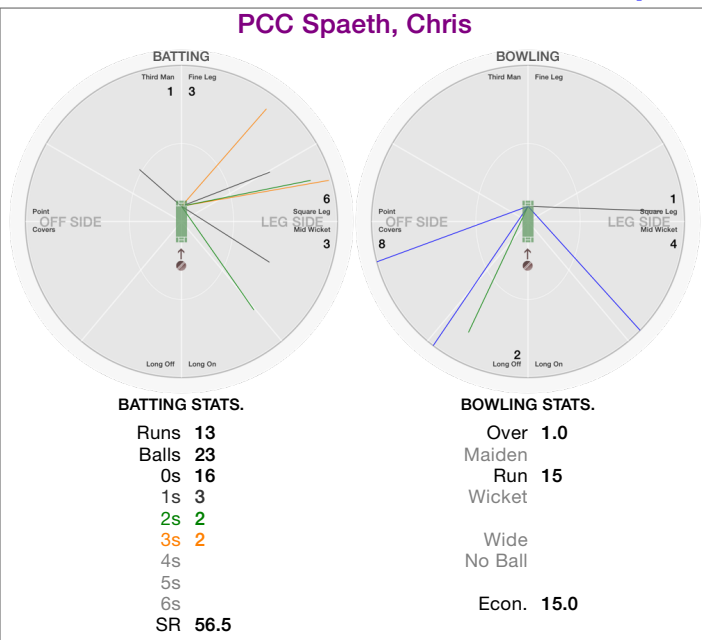

PCC Marsan, Mark

Philadelphia Cricket Club vs West Haven

Philadelphia Cricket Club

PCC Spaeth, Chris