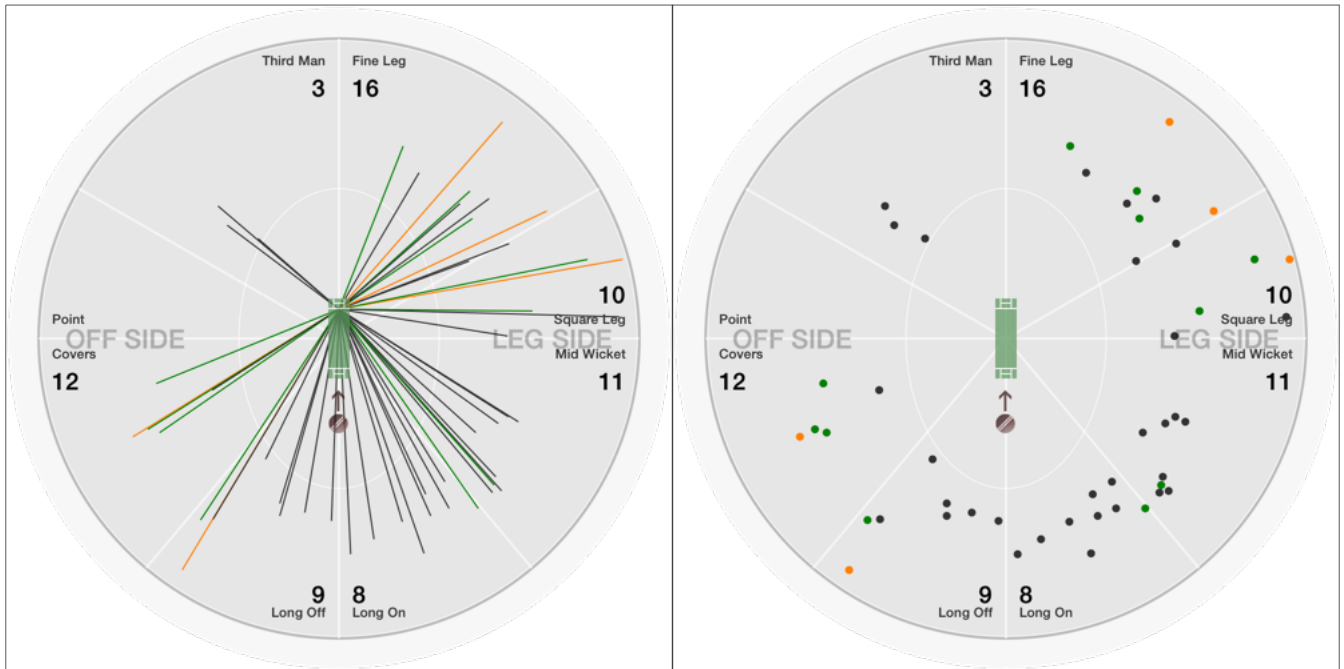

Philadelphia Cricket Club vs West Haven

Match Wagon

PHILADELPHIA CRICKET CLUB Batting (WEST HAVEN Bowling)