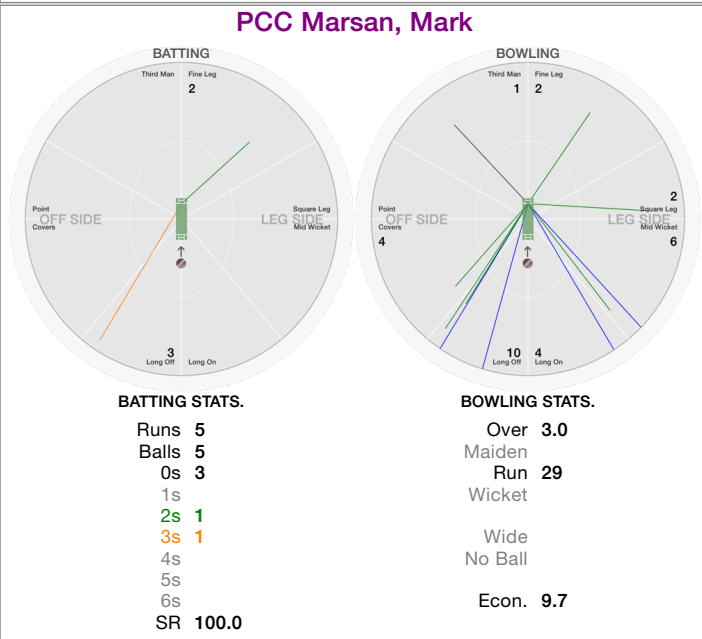

PCC Ishmail, Riz