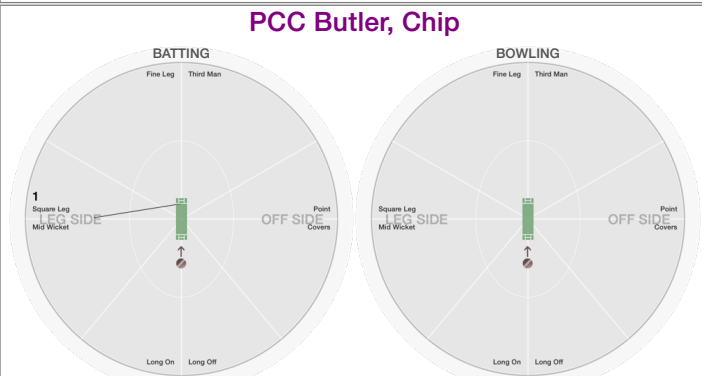

PCC Nookala, Satish

BATTING STATS.

Runs
 Balls **3**
 0s **3**
 1s
 2s
 3s
 4s
 5s
 6s
 SR

BOWLING STATS.

Over **2.0**
 Maiden
 Run **30**
 Wicket **1**

 Wide **3**
 No Ball

 Econ. **15.0**

PCC O'Brien, Jim

BATTING STATS.

Runs **1**
 Balls **3**
 0s **2**
 1s **1**
 2s
 3s
 4s
 5s
 6s
 SR **33.3**

BOWLING STATS.

Over
 Maiden
 Run
 Wicket

 Wide
 No Ball

 Econ.

PCC Butler, Chip

BATTING STATS.

Runs **1**
 Balls **6**
 0s **5**
 1s **1**
 2s
 3s
 4s
 5s
 6s
 SR **16.7**

BOWLING STATS.

Over
 Maiden
 Run
 Wicket

 Wide
 No Ball

 Econ.

PCC Culp, Tom

BATTING STATS.

Runs
 Balls
 0s
 1s
 2s
 3s
 4s
 5s
 6s
 SR

BOWLING STATS.

Over
 Maiden
 Run
 Wicket

 Wide
 No Ball

 Econ.

PCC Cohen, Jack

BATTING STATS.

Runs
 Balls
 0s
 1s
 2s
 3s
 4s
 5s
 6s
 SR

BOWLING STATS.