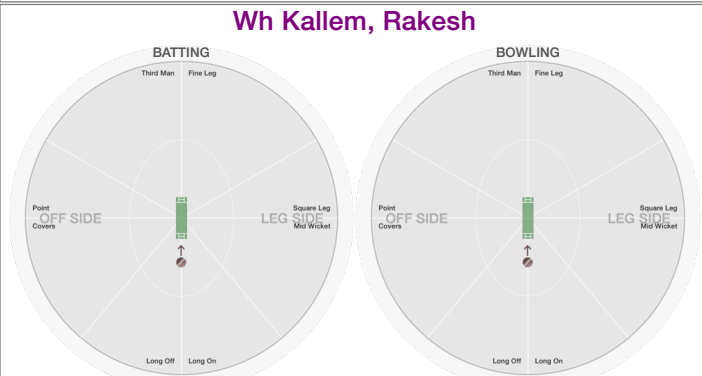

Wh Narayanan, Rajesh

BATTING STATS.

Runs 29
 Balls 17
 0s 6
 1s 3
 2s 3
 3s
 4s 5
 5s
 6s
 SR 170.6

BOWLING STATS.

Over 4.0
 Maiden
 Run 15
 Wicket
 Wide 2
 No Ball
 Econ. 3.8

Wh Brendan, mark

BATTING STATS.

Runs 16
 Balls 9
 0s 3
 1s 2
 2s 1
 3s
 4s 3
 5s
 6s
 SR 177.8

BOWLING STATS.

Over
 Maiden
 Run
 Wicket
 Wide
 No Ball
 Econ.

Wh Kallem, Rakesh

BATTING STATS.

Runs
 Balls
 0s
 1s
 2s
 3s
 4s
 5s
 6s
 SR

BOWLING STATS.