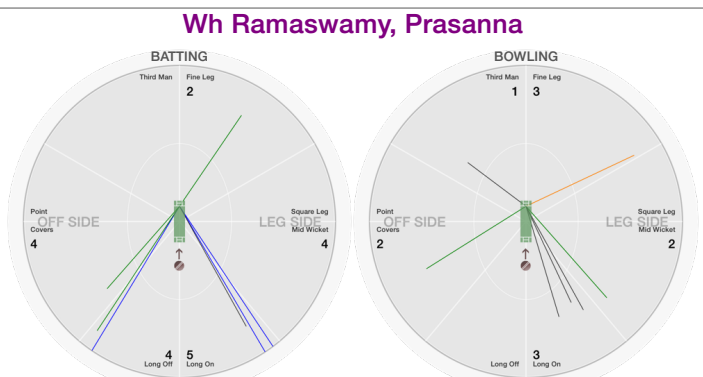

BOWLING STATS.

Over
 Maiden
 Run
 Wicket

 Wide
 No Ball

 Econ.

PCC Cohen, Jack

BATTING STATS.

Runs
 Balls
 0s
 1s
 2s
 3s
 4s
 5s
 6s
 SR

BOWLING STATS.

Over
 Maiden
 Run
 Wicket

 Wide
 No Ball

 Econ.

Philadelphia Cricket Club vs West Haven

West Haven

Wh Duddilla, Ritesh

BATTING STATS.

Runs 14
 Balls 11
 0s 6
 1s 1
 2s 1
 3s 1
 4s 2
 5s
 6s
 SR 127.3

BOWLING STATS.

Over
 Maiden
 Run
 Wicket
 Wide
 No Ball
 Econ.

Wh Ramaswamy, Prasanna

BATTING STATS.

Runs 19
 Balls 9
 0s 2
 1s 1
 2s 3
 3s
 4s 3
 5s
 6s
 SR 211.1

BOWLING STATS.

Over 4.0
 Maiden 1
 Run 13
 Wicket 2
 Wide 2
 No Ball
 Econ. 3.2