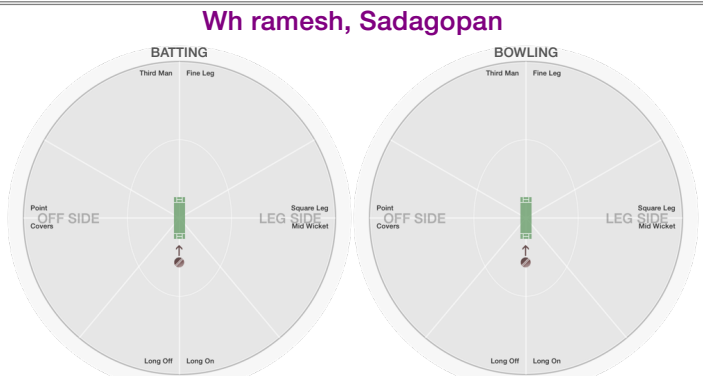

BATting STATS.

Runs
Balls
0s
1s
2s
3s
4s
5s
6s
SR

Bowling STATS.

Over
Maiden
Run
Wicket

Wide
No Ball

Econ.

Wh Narala, Mahender

BATting STATS.

Runs
Balls
0s
1s
2s
3s
4s
5s
6s
SR

Bowling STATS.

Over
Maiden
Run
Wicket

Wide
No Ball

Econ.

Wh Madugula, Raj

BATting STATS.

Runs
Balls
0s
1s
2s
3s
4s
5s
6s
SR

Bowling STATS.

Over **2.0**
Maiden
Run **8**
Wicket **1**

Wide **1**
No Ball

Econ. **4.0**

Wh ramesh, Sadagopan

BATting STATS.

Runs
Balls
0s
1s
2s
3s
4s
5s
6s
SR

Bowling STATS.