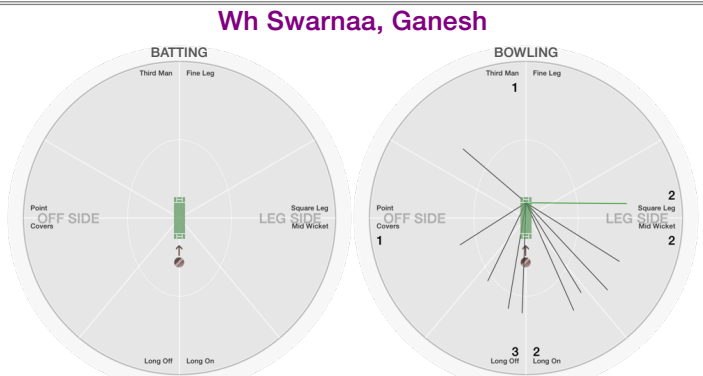

Runs 16
 Balls 9
 0s 3
 1s 2
 2s 1
 3s
 4s 3
 5s
 6s
 SR 177.8

BOWLING STATS.

Over
 Maiden
 Run
 Wicket
 Wide
 No Ball
 Econ.

Wh Kallem, Rakesh

BATTING STATS.

Runs
 Balls
 0s
 1s
 2s
 3s
 4s
 5s
 6s
 SR

BOWLING STATS.

Over
 Maiden
 Run
 Wicket
 Wide
 No Ball
 Econ.

Wh Swarnaa, Ganesh

BATTING STATS.

Runs
 Balls
 0s
 1s
 2s
 3s
 4s
 5s
 6s
 SR

BOWLING STATS.

Over 4.0
 Maiden
 Run 12
 Wicket
 Wide 1
 No Ball
 Econ. 3.0

Philadelphia Cricket Club vs West Haven

West Haven

Wh Anne, Gautam

BATting STATS.

Runs
Balls
0s
1s
2s
3s
4s
5s
6s
SR

Bowling STATS.

Over
Maiden
Run
Wicket

Wide
No Ball

Econ.