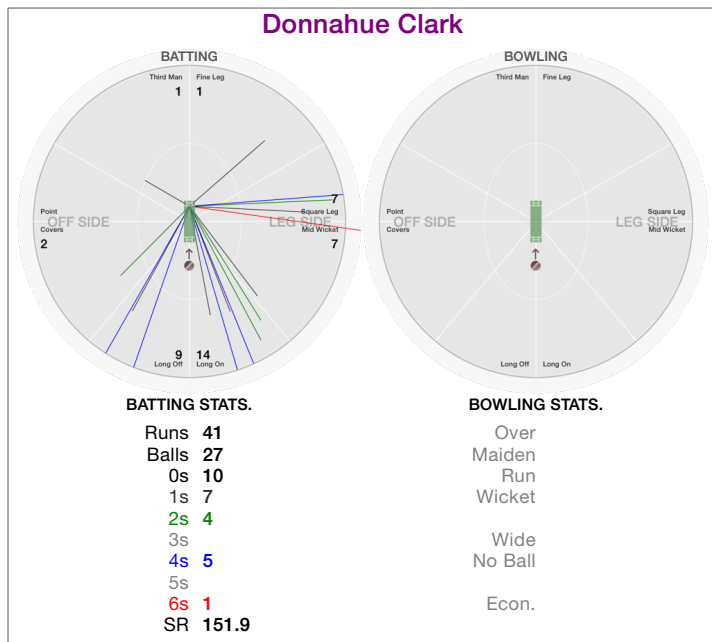

CommonwealthCC vs IndoorCricket

Match Wagon

COMMONWEALTHCC Batting (INDOORCRICKET Bowling)

INDOORCRICKET Batting (COMMONWEALTHCC Bowling)

CommonwealthCC vs IndoorCricket

CommonwealthCC

CommonwealthCC vs IndoorCricket