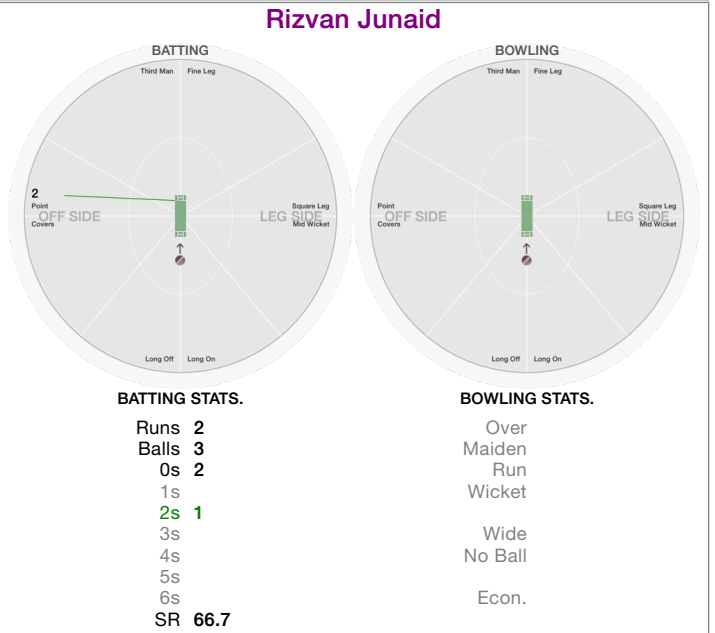

Ryan Persaud

Faisal Taj

Savan Patel

Kawal Persaud

hh

Rizvan Junaid

CommonwealthCC vs IndoorCricket

IndoorCricket

Yash Thakar

BATTING STATS.

Runs **1**
 Balls **2**
 0s **1**
 1s **1**
 2s
 3s
 4s
 5s
 6s
 SR **50.0**

BOWLING STATS.

Over
 Maiden
 Run
 Wicket
 Wide
 No Ball
 Econ.

Lalta Persaud

BATTING STATS.

Runs **21**
 Balls **18**
 0s **6**
 1s **7**
 2s **3**
 3s
 4s **2**
 5s
 6s
 SR **116.7**

BOWLING STATS.

Over **4.0**
 Maiden
 Run
 Wicket
 Wide
 No Ball
 Econ. **5.5**

Shaurya Salwan

BATTING STATS.

Runs **9**
 Balls **8**
 0s **2**
 1s **3**
 2s **3**
 3s
 4s
 5s
 6s
 SR **112.5**

BOWLING STATS.