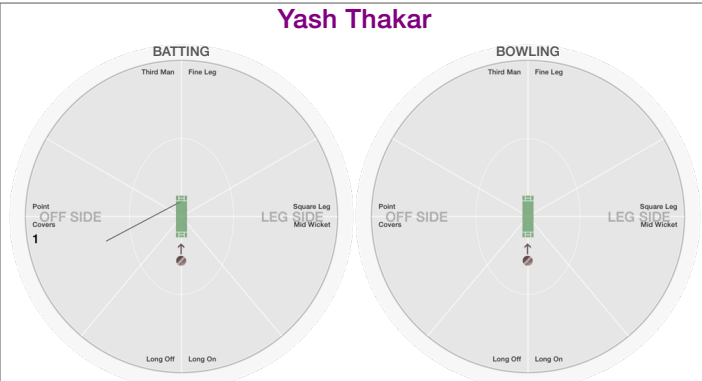

BATTING STATS.

Runs
Balls
0s
1s
2s
3s
4s
5s
6s
SR

BOWLING STATS.

Over **2.0**
Maiden
Run **14**
Wicket

Wide
No Ball

Econ. **7.0**

CommonwealthCC vs IndoorCricket

IndoorCricket

Ryan Persaud

Faisal Taj

Savan Patel

Kawal Persaud

hh

Rizvan Junaid

CommonwealthCC vs IndoorCricket

IndoorCricket

Yash Thakar

BATTING STATS.

Runs **1**
 Balls **2**
 0s **1**
 1s **1**
 2s
 3s
 4s
 5s
 6s
 SR **50.0**

BOWLING STATS.

Over
 Maiden
 Run
 Wicket
 Wide
 No Ball
 Econ.

Lalta Persaud

BATTING STATS.

Runs **21**
 Balls **18**
 0s **6**
 1s **7**
 2s **3**
 3s
 4s **2**
 5s
 6s
 SR **116.7**

BOWLING STATS.

Over **4.0**
 Maiden
 Run
 Wicket
 Wide
 No Ball
 Econ. **5.5**

Shaurya Salwan

BATTING STATS.

Runs **9**
 Balls **8**
 0s **2**
 1s **3**
 2s **3**
 3s
 4s
 5s
 6s
 SR **112.5**

BOWLING STATS.