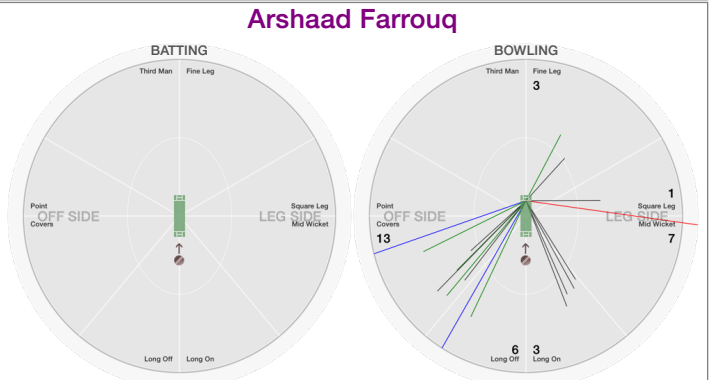

BOWLING STATS.

Over **4.0**
 Maiden
 Run
 Wicket
 Wide
 No Ball
 Econ. **5.5**

Shaurya Salwan

BATTING STATS.

Runs **9**
 Balls **8**
 0s **2**
 1s **3**
 2s **3**
 3s
 4s
 5s
 6s
 SR **112.5**

BOWLING STATS.

Over
 Maiden
 Run
 Wicket
 Wide
 No Ball
 Econ.

Aamir Salim

BATTING STATS.

Runs
 Balls
 0s
 1s
 2s
 3s
 4s
 5s
 6s
 SR

BOWLING STATS.

Over
 Maiden
 Run
 Wicket
 Wide
 No Ball
 Econ.

Angelo Gonzales

BATTING STATS.

Runs
 Balls
 0s
 1s
 2s
 3s
 4s
 5s
 6s
 SR

BOWLING STATS.

Over **1.0**
 Maiden
 Run **8**
 Wicket
 Wide
 No Ball
 Econ. **8.0**

Arshaad Farruq

BATTING STATS.

Runs
 Balls
 0s
 1s
 2s
 3s
 4s
 5s
 6s
 SR

BOWLING STATS.