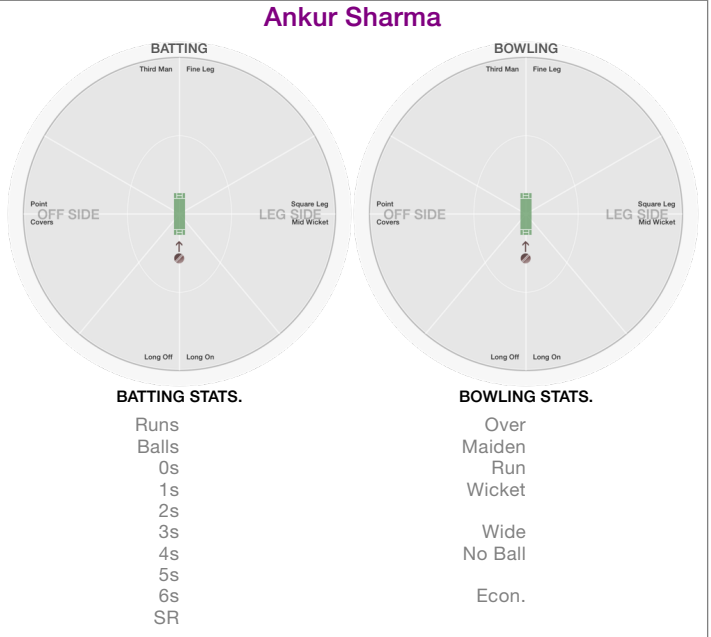

CommonwealthCC

Mark Wright

Bikram Singh

Parak Ananta

Ankur Sharma

Sagar Thatte

Soumendra Basu

CommonwealthCC vs IndoorCricket

CommonwealthCC

Sumanth Kedilaya

BATTING STATS.

Runs
Balls
0s
1s
2s
3s
4s
5s
6s
SR

BOWLING STATS.

Over
Maiden
Run
Wicket

Wide
No Ball

Econ.