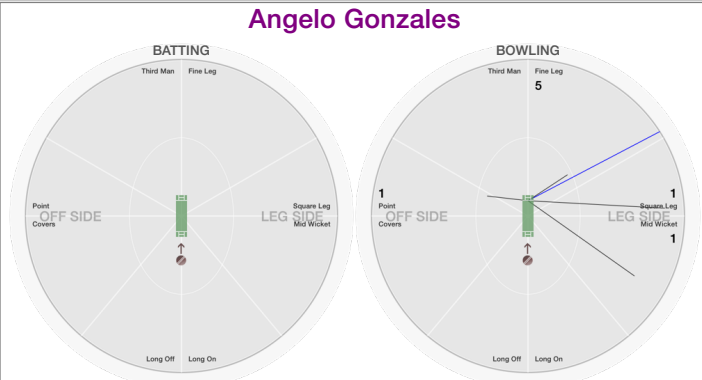

BOWLING STATS.

Over **4.0**
 Maiden
 Run
 Wicket
 Wide
 No Ball
 Econ. **5.5**

Shaurya Salwan

BATTING STATS.

Runs **9**
 Balls **8**
 0s **2**
 1s **3**
 2s **3**
 3s
 4s
 5s
 6s
 SR **112.5**

BOWLING STATS.

Over
 Maiden
 Run
 Wicket
 Wide
 No Ball
 Econ.

Aamir Salim

BATTING STATS.

Runs
 Balls
 0s
 1s
 2s
 3s
 4s
 5s
 6s
 SR

BOWLING STATS.

Over
 Maiden
 Run
 Wicket
 Wide
 No Ball
 Econ.

Angelo Gonzales

BATTING STATS.

Runs
 Balls
 0s
 1s
 2s
 3s
 4s
 5s
 6s
 SR

BOWLING STATS.

Over **1.0**
 Maiden
 Run **8**
 Wicket
 Wide
 No Ball
 Econ. **8.0**

Arshaad Farruq

BATTING STATS.

Runs
 Balls
 0s
 1s
 2s
 3s
 4s
 5s
 6s
 SR

BOWLING STATS.