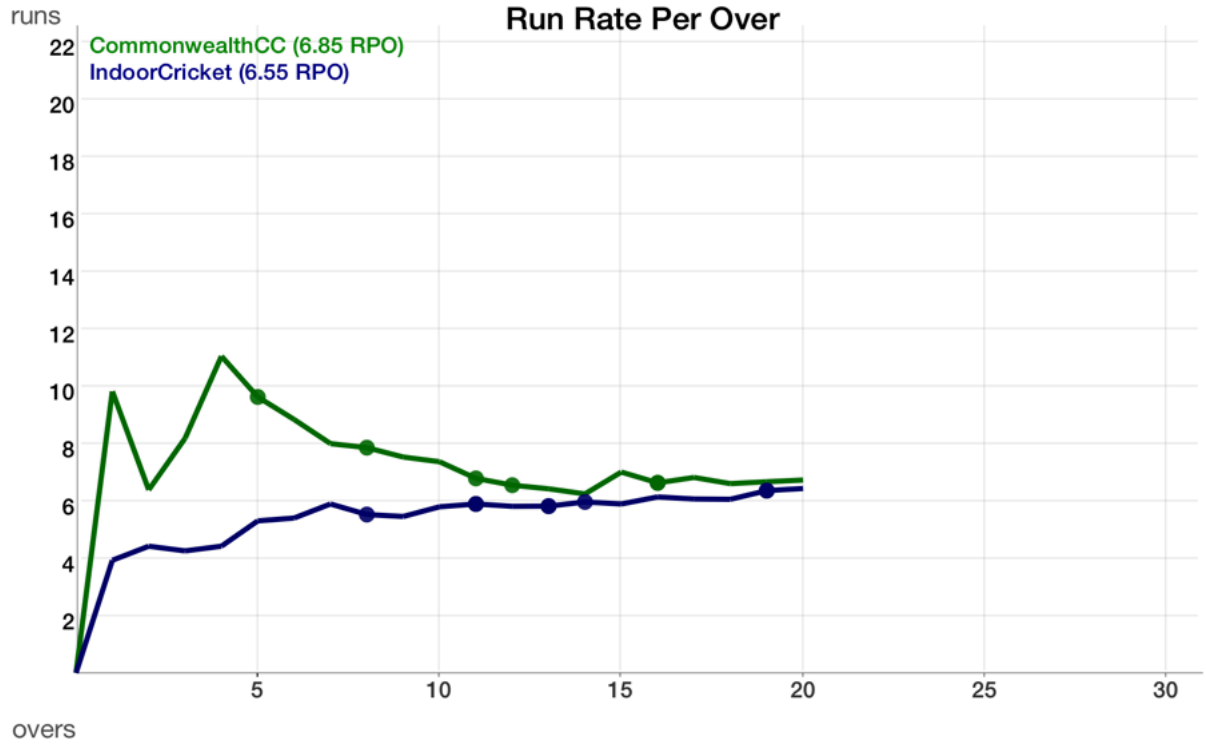

CommonwealthCC vs IndoorCricket

WORM