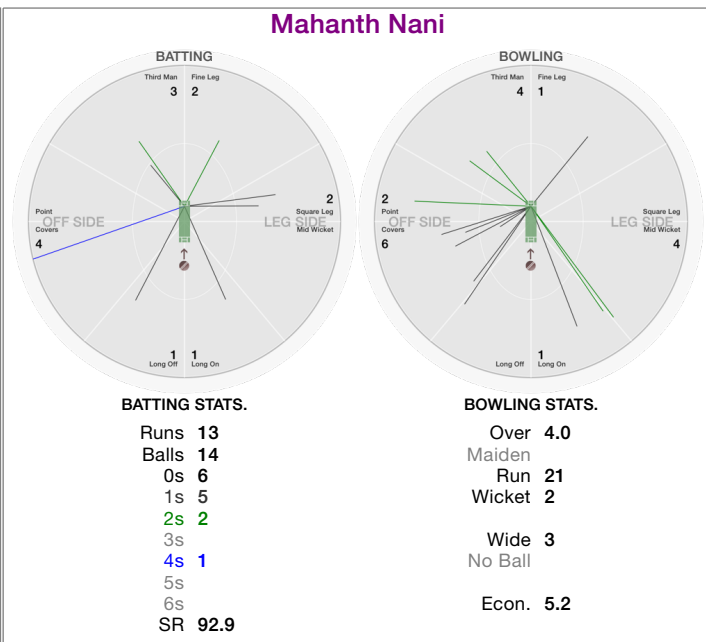

Bowlers Stats.

BOWLER	TEAM	W	R	O	M	B	WD	NB	ECON	AVG	SR
1 Mahanth Nani	CommonwealthCC	2	21	4.0		24	3		5.25	10.50	12.00
2 Lalta Persaud	IndoorCricket	2	22	4.0		24			5.50	11.00	12.00
3 Faisal Taj	IndoorCricket	2	28	4.0		24	5		7.00	14.00	12.00
4 raja kolli	CommonwealthCC	2	25	4.0		24	2		6.25	12.50	12.00
5 Savan Patel	IndoorCricket	1	14	4.0		24			3.50	14.00	24.00
6 Ryan Persaud	IndoorCricket	1	25	3.1	1	19	6		8.33	25.00	19.00
7 Bikram Singh	CommonwealthCC	1	36	4.0		24	5		9.00	36.00	24.00
8 Nitish Bahadur	CommonwealthCC		6	2.0		12	2		3.00		
9 Suarav Mohaptra	CommonwealthCC		9	1.0		6	3		9.00		
10 Angelo Gonzales	IndoorCricket		8	1.0		6			8.00		
11 Fazal Alam	CommonwealthCC		16	3.0		18	3		5.33		
12 deepak	CommonwealthCC		14	2.0		12			7.00		
13 Arshaad Farrouq	IndoorCricket		38	4.0		24	5		9.50		

CommonwealthCC vs IndoorCricket

Match Wagon

COMMONWEALTHCC Batting (INDOORCRICKET Bowling)

INDOORCRICKET Batting (COMMONWEALTHCC Bowling)

CommonwealthCC vs IndoorCricket

CommonwealthCC

CommonwealthCC vs IndoorCricket