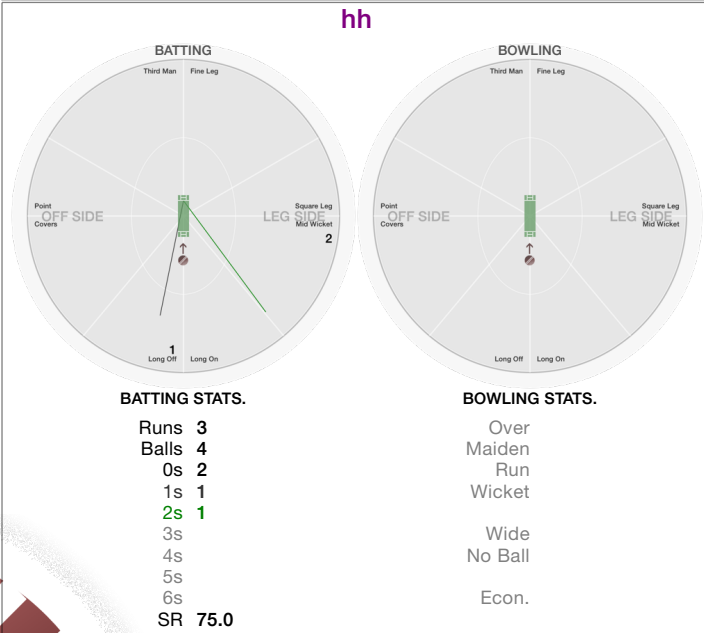

CommonwealthCC vs IndoorCricket

IndoorCricket