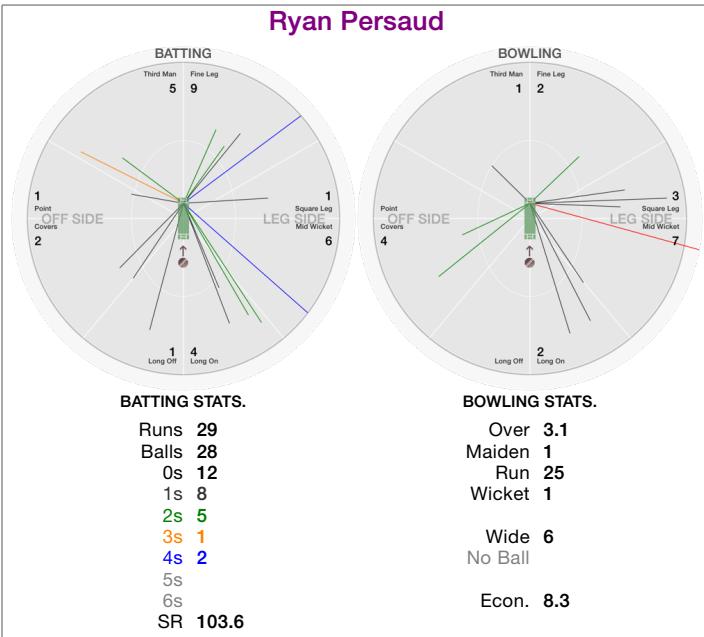

Savan Patel

CommonwealthCC vs IndoorCricket

IndoorCricket

Ryan Persaud