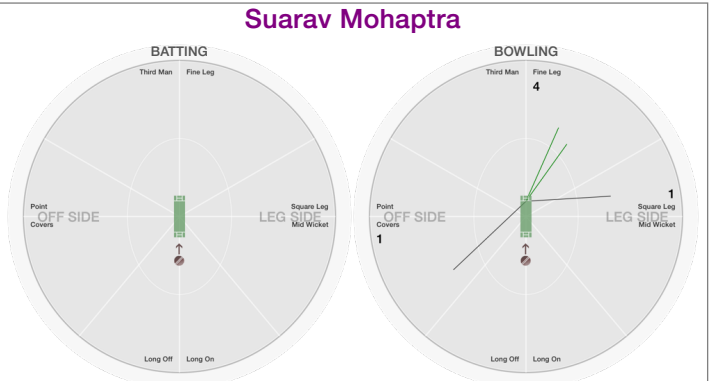

CommonwealthCC

Mark Wright

Bikram Singh

Parak Ananta

Ankur Sharma

Sagar Thatte

Soumendra Basu

CommonwealthCC vs IndoorCricket

CommonwealthCC

Sumanth Kedilaya

BATTING STATS.

Runs
Balls
0s
1s
2s
3s
4s
5s
6s
SR

BOWLING STATS.

Over
Maiden
Run
Wicket

Wide
No Ball

Econ.

Suarav Mohaptra

BATTING STATS.

Runs
Balls
0s
1s
2s
3s
4s
5s
6s
SR

BOWLING STATS.

Over **1.0**
Maiden
Run **9**
Wicket

Wide **3**
No Ball

Econ. **9.0**

deepak