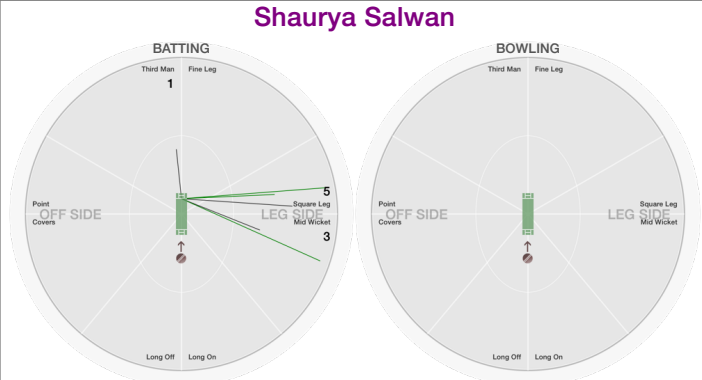

Yash Thakar

BATTING STATS.

Runs **1**
 Balls **2**
 0s **1**
 1s **1**
 2s
 3s
 4s
 5s
 6s
 SR **50.0**

BOWLING STATS.

Over
 Maiden
 Run
 Wicket
 Wide
 No Ball
 Econ.

Lalta Persaud

BATTING STATS.

Runs **21**
 Balls **18**
 0s **6**
 1s **7**
 2s **3**
 3s
 4s **2**
 5s
 6s
 SR **116.7**

BOWLING STATS.

Over **4.0**
 Maiden
 Run
 Wicket
 Wide
 No Ball
 Econ. **5.5**

Shaurya Salwan

BATTING STATS.

Runs **9**
 Balls **8**
 0s **2**
 1s **3**
 2s **3**
 3s
 4s
 5s
 6s
 SR **112.5**

BOWLING STATS.

Over
 Maiden
 Run
 Wicket
 Wide
 No Ball
 Econ.

Aamir Salim

BATTING STATS.

Runs
 Balls
 0s
 1s
 2s
 3s
 4s
 5s
 6s
 SR

BOWLING STATS.

Over
 Maiden
 Run
 Wicket
 Wide
 No Ball
 Econ.

Angelo Gonzales

BATTING STATS.