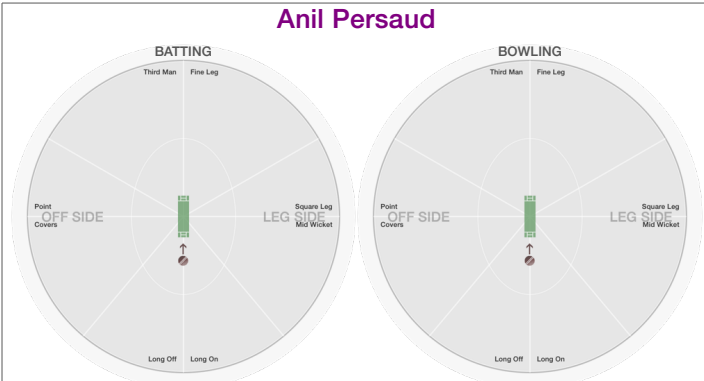

BOWLING STATS.

Over **4.0**
 Maiden
 Run
 Wicket
 Wide
 No Ball
 Econ. **5.5**

Shaurya Salwan

BATTING STATS.

Runs **9**
 Balls **8**
 0s **2**
 1s **3**
 2s **3**
 3s
 4s
 5s
 6s
 SR **112.5**

BOWLING STATS.

Over
 Maiden
 Run
 Wicket
 Wide
 No Ball
 Econ.

Aamir Salim

BATTING STATS.

Runs
 Balls
 0s
 1s
 2s
 3s
 4s
 5s
 6s
 SR

BOWLING STATS.

Over
 Maiden
 Run
 Wicket
 Wide
 No Ball
 Econ.

Angelo Gonzales

BATTING STATS.

Runs
 Balls
 0s
 1s
 2s
 3s
 4s
 5s
 6s
 SR

BOWLING STATS.

Over **1.0**
 Maiden
 Run **8**
 Wicket
 Wide
 No Ball
 Econ. **8.0**

Arshaad Farruq

BATTING STATS.

Runs
 Balls
 0s
 1s
 2s
 3s
 4s
 5s
 6s
 SR

BOWLING STATS.

Over **3.5**
 Maiden
 Run **38**
 Wicket
 Wide **5**
 No Ball
 Econ. **9.9**

CommonwealthCC vs IndoorCricket

IndoorCricket

Anil Persaud

BATTING STATS.

- Runs
- Balls
- 0s
- 1s
- 2s
- 3s
- 4s
- 5s
- 6s
- SR