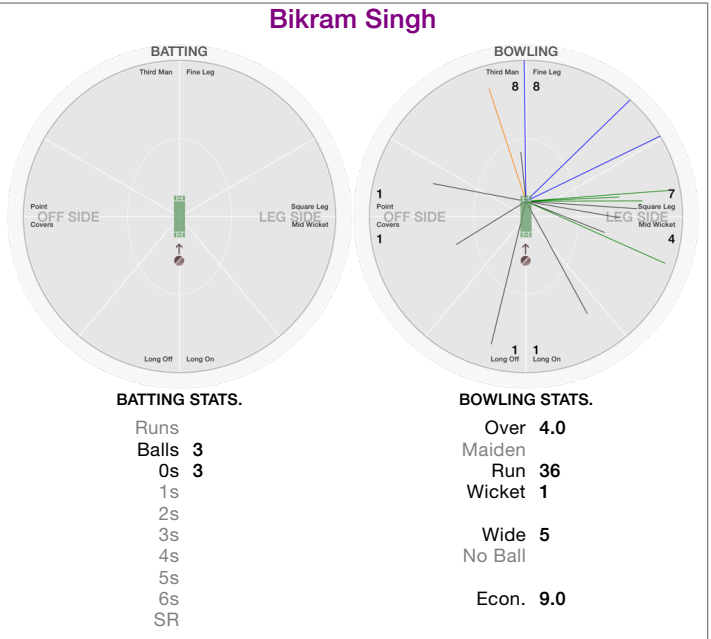

Bowlers Stats.

BOWLER	TEAM	W	R	O	M	B	WD	NB	ECON	AVG	SR
1 Mahanth Nani	CommonwealthCC	2	21	4.0		24	3		5.25	10.50	12.00
2 Lalta Persaud	IndoorCricket	2	22	4.0		24			5.50	11.00	12.00
3 Faisal Taj	IndoorCricket	2	28	4.0		24	5		7.00	14.00	12.00
4 raja kolli	CommonwealthCC	2	25	4.0		24	2		6.25	12.50	12.00
5 Savan Patel	IndoorCricket	1	14	4.0		24			3.50	14.00	24.00
6 Ryan Persaud	IndoorCricket	1	25	3.1	1	19	6		8.33	25.00	19.00
7 Bikram Singh	CommonwealthCC	1	36	4.0		24	5		9.00	36.00	24.00
8 Nitish Bahadur	CommonwealthCC		6	2.0		12	2		3.00		
9 Suarav Mohaptra	CommonwealthCC		9	1.0		6	3		9.00		
10 Angelo Gonzales	IndoorCricket		8	1.0		6			8.00		
11 Fazal Alam	CommonwealthCC		16	3.0		18	3		5.33		
12 deepak	CommonwealthCC		14	2.0		12			7.00		
13 Arshaad Farrouq	IndoorCricket		38	4.0		24	5		9.50		

CommonwealthCC vs IndoorCricket

Match Wagon

COMMONWEALTHCC Batting (INDOORCRICKET Bowling)

INDOORCRICKET Batting (COMMONWEALTHCC Bowling)

CommonwealthCC vs IndoorCricket

CommonwealthCC

CommonwealthCC vs IndoorCricket

CommonwealthCC

Mark Wright

Bikram Singh

Parak Ananta

Ankur Sharma

Sagar Thatte

Soumendra Basu

CommonwealthCC vs IndoorCricket