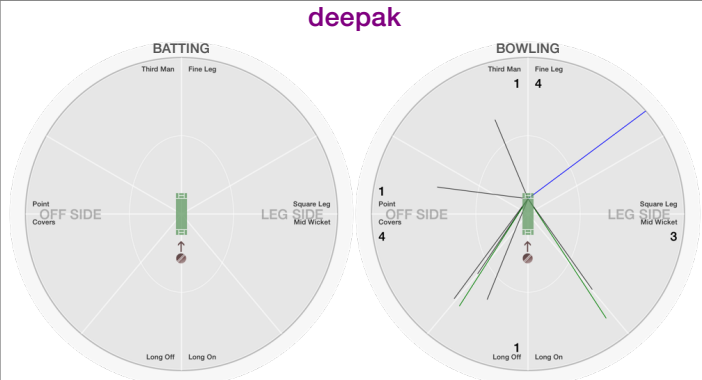

Suarav Mohaptra

BATTING STATS.

Runs
Balls
0s
1s
2s
3s
4s
5s
6s
SR

BOWLING STATS.

Over **1.0**
Maiden
Run **9**
Wicket

Wide **3**
No Ball

Econ. **9.0**

deepak

BATTING STATS.

Runs
Balls
0s
1s
2s
3s
4s
5s
6s
SR

BOWLING STATS.

Over **2.0**
Maiden
Run **14**
Wicket

Wide
No Ball

Econ. **7.0**

CommonwealthCC vs IndoorCricket

IndoorCricket