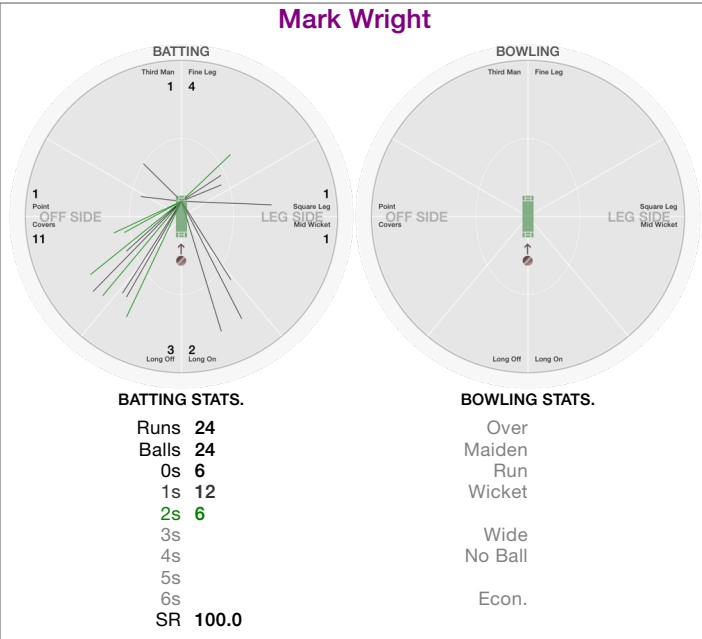

CommonwealthCC vs IndoorCricket

Match Wagon

COMMONWEALTHCC Batting (INDOORCRICKET Bowling)

INDOORCRICKET Batting (COMMONWEALTHCC Bowling)

CommonwealthCC vs IndoorCricket

CommonwealthCC

CommonwealthCC vs IndoorCricket

CommonwealthCC

Mark Wright

Bikram Singh

Parak Ananta

Ankur Sharma

Sagar Thatte

Soumendra Basu

CommonwealthCC vs IndoorCricket