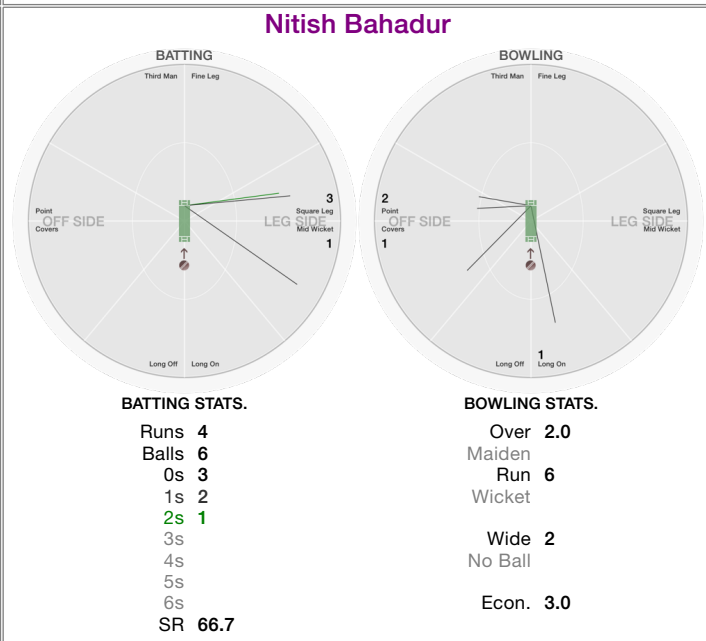

Bowlers Stats.

BOWLER	TEAM	W	R	O	M	B	WD	NB	ECON	AVG	SR
1 Mahanth Nani	CommonwealthCC	2	21	4.0		24	3		5.25	10.50	12.00
2 Lalta Persaud	IndoorCricket	2	22	4.0		24			5.50	11.00	12.00
3 Faisal Taj	IndoorCricket	2	28	4.0		24	5		7.00	14.00	12.00
4 raja kolli	CommonwealthCC	2	25	4.0		24	2		6.25	12.50	12.00
5 Savan Patel	IndoorCricket	1	14	4.0		24			3.50	14.00	24.00
6 Ryan Persaud	IndoorCricket	1	25	3.1	1	19	6		8.33	25.00	19.00
7 Bikram Singh	CommonwealthCC	1	36	4.0		24	5		9.00	36.00	24.00
8 Nitish Bahadur	CommonwealthCC		6	2.0		12	2		3.00		
9 Suarav Mohaptra	CommonwealthCC		9	1.0		6	3		9.00		
10 Angelo Gonzales	IndoorCricket		8	1.0		6			8.00		
11 Fazal Alam	CommonwealthCC		16	3.0		18	3		5.33		
12 deepak	CommonwealthCC		14	2.0		12			7.00		
13 Arshaad Farrouq	IndoorCricket		38	4.0		24	5		9.50		

CommonwealthCC vs IndoorCricket

Match Wagon

COMMONWEALTHCC Batting (INDOORCRICKET Bowling)

INDOORCRICKET Batting (COMMONWEALTHCC Bowling)

CommonwealthCC vs IndoorCricket

CommonwealthCC

CommonwealthCC vs IndoorCricket

CommonwealthCC

Mark Wright

Bikram Singh

Parak Ananta

Ankur Sharma

Sagar Thatte

Soumendra Basu

CommonwealthCC vs IndoorCricket