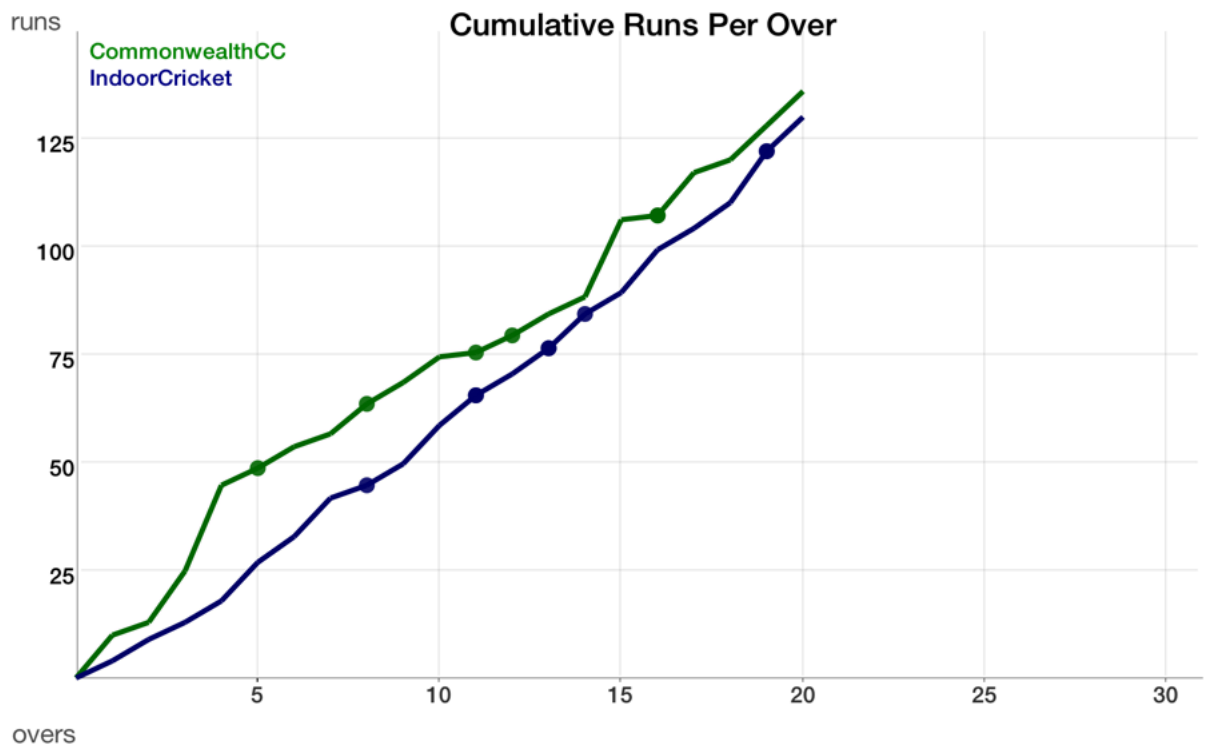

CommonwealthCC vs IndoorCricket

WORM