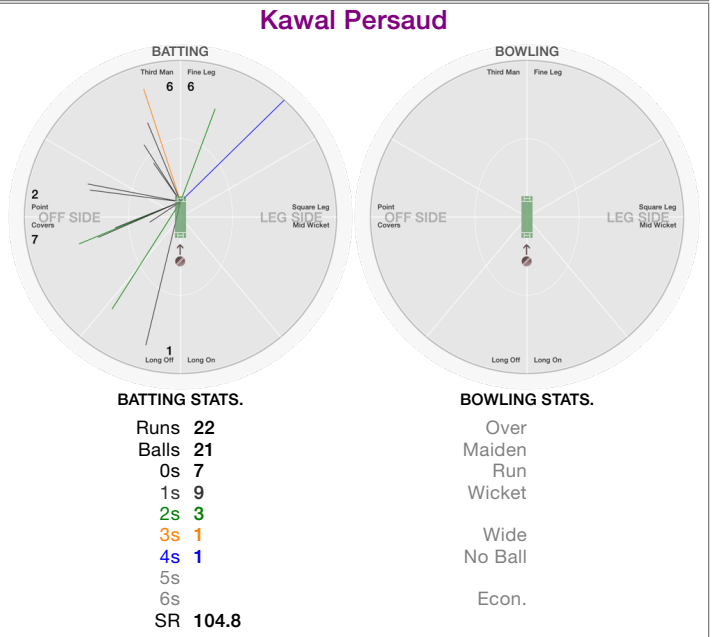

Ryan Persaud

Faisal Taj

Savan Patel

Kawal Persaud

hh

Rizvan Junaid

CommonwealthCC vs IndoorCricket

IndoorCricket

Yash Thakar

BATTING STATS.

Runs **1**
 Balls **2**
 0s **1**
 1s **1**
 2s
 3s
 4s
 5s
 6s
 SR **50.0**

BOWLING STATS.

Over
 Maiden
 Run
 Wicket
 Wide
 No Ball
 Econ.

Lalta Persaud

BATTING STATS.

Runs **21**
 Balls **18**
 0s **6**
 1s **7**
 2s **3**
 3s
 4s **2**
 5s
 6s
 SR **116.7**