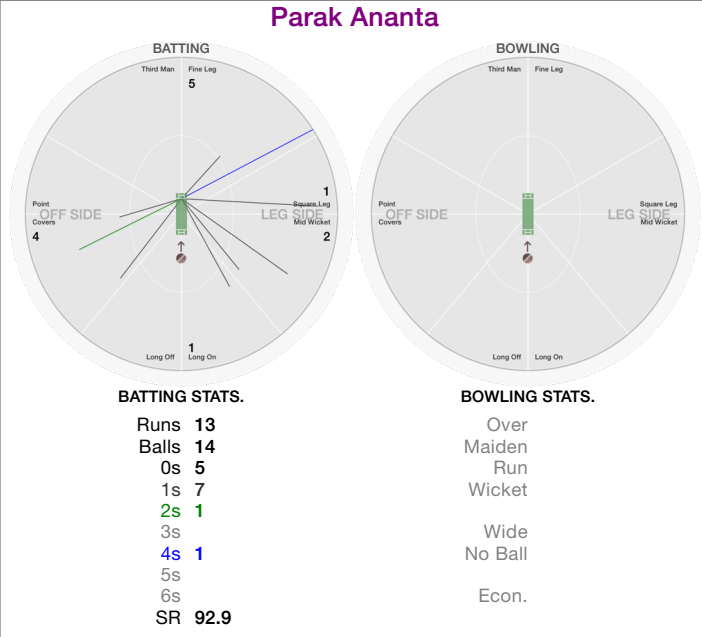

CommonwealthCC

Mark Wright

Bikram Singh

Parak Ananta

Ankur Sharma

Sagar Thatte

Soumendra Basu

CommonwealthCC vs IndoorCricket

CommonwealthCC

Sumanth Kedilaya

BATTING STATS.

Runs
Balls
0s
1s
2s
3s
4s
5s
6s
SR

BOWLING STATS.

Over
Maiden
Run
Wicket

Wide
No Ball

Econ.