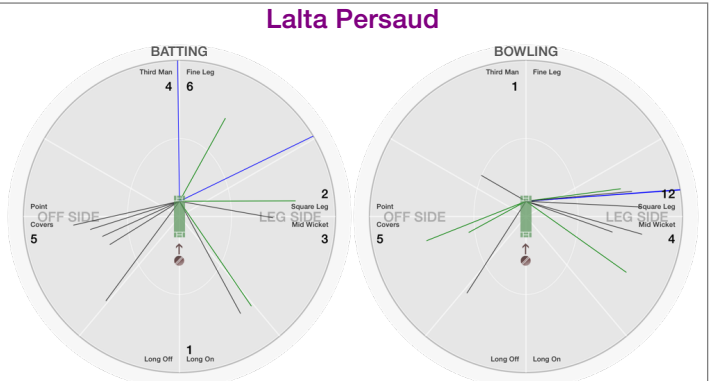

Yash Thakar

BATTING STATS.

Runs **1**
 Balls **2**
 0s **1**
 1s **1**
 2s
 3s
 4s
 5s
 6s
 SR **50.0**

BOWLING STATS.

Over
 Maiden
 Run
 Wicket
 Wide
 No Ball
 Econ.

Lalta Persaud

BATTING STATS.

Runs **21**
 Balls **18**
 0s **6**
 1s **7**
 2s **3**
 3s
 4s **2**
 5s
 6s
 SR **116.7**

BOWLING STATS.

Over **4.0**
 Maiden
 Run
 Wicket
 Wide
 No Ball
 Econ. **5.5**

Shaurya Salwan

BATTING STATS.

Runs **9**
 Balls **8**
 0s **2**
 1s **3**
 2s **3**
 3s
 4s
 5s
 6s
 SR **112.5**

BOWLING STATS.

Over
 Maiden
 Run
 Wicket
 Wide
 No Ball
 Econ.

Aamir Salim

BATTING STATS.

Runs
 Balls
 0s
 1s
 2s
 3s
 4s
 5s
 6s
 SR

BOWLING STATS.

Over
 Maiden
 Run
 Wicket
 Wide
 No Ball
 Econ.

Angelo Gonzales

BATTING STATS.