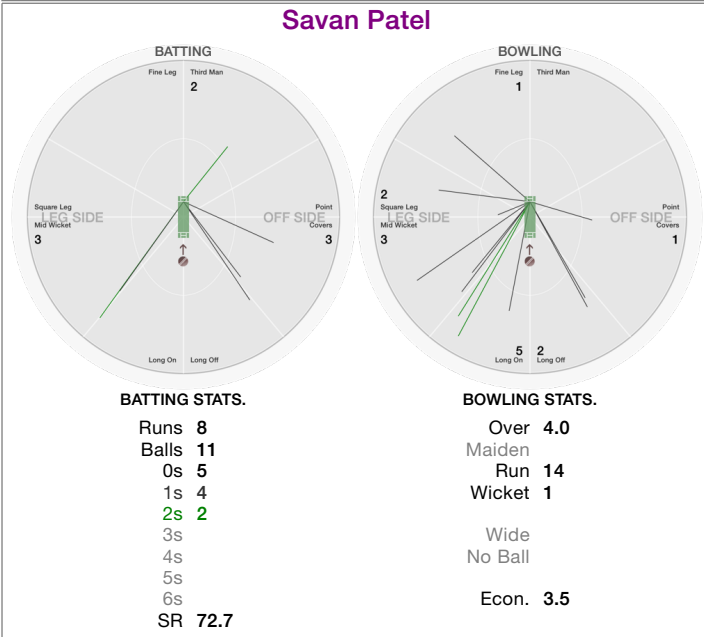

CommonwealthCC vs IndoorCricket

IndoorCricket

hh