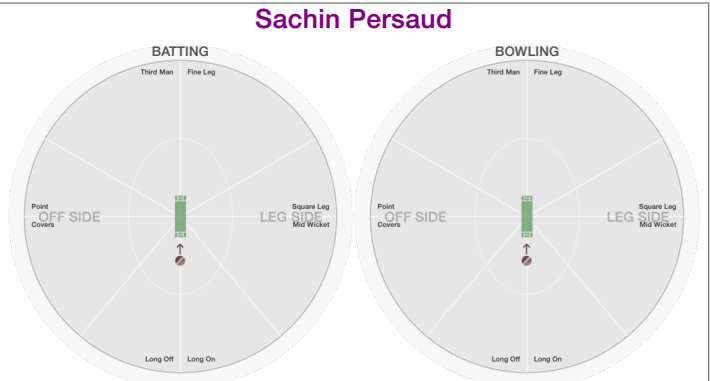

Over
 Maiden
 Run
 Wicket
 Wide
 No Ball
 Econ.

Aamir Salim

BATTING STATS.

Runs
 Balls
 0s
 1s
 2s
 3s
 4s
 5s
 6s
 SR

BOWLING STATS.

Over
 Maiden
 Run
 Wicket
 Wide
 No Ball
 Econ.

Angelo Gonzales

BATTING STATS.

Runs
 Balls
 0s
 1s
 2s
 3s
 4s
 5s
 6s
 SR

BOWLING STATS.

Over **1.0**
 Maiden
 Run **8**
 Wicket
 Wide
 No Ball
 Econ. **8.0**

Arshaad Farruq

BATTING STATS.

Runs
 Balls
 0s
 1s
 2s
 3s
 4s
 5s
 6s
 SR

BOWLING STATS.

Over **3.5**
 Maiden
 Run **38**
 Wicket
 Wide **5**
 No Ball
 Econ. **9.9**

CommonwealthCC vs IndoorCricket

IndoorCricket

Anil Persaud

BATTING STATS.

- Runs
- Balls
- 0s
- 1s
- 2s
- 3s
- 4s
- 5s
- 6s
- SR

BOWLING STATS.

- Over
- Maiden
- Run
- Wicket
- Wide
- No Ball
- Econ.

Sachin Persaud

BATTING STATS.

- Runs
- Balls
- 0s
- 1s
- 2s
- 3s
- 4s
- 5s
- 6s
- SR

BOWLING STATS.

- Over
- Maiden
- Run
- Wicket
- Wide
- No Ball
- Econ.