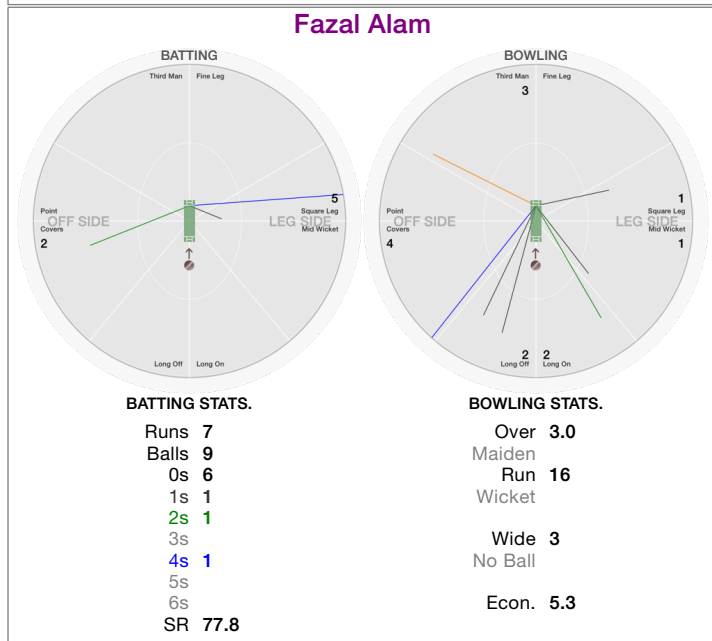

CommonwealthCC vs IndoorCricket

Match Wagon

COMMONWEALTHCC Batting (INDOORCRICKET Bowling)

INDOORCRICKET Batting (COMMONWEALTHCC Bowling)

CommonwealthCC vs IndoorCricket

CommonwealthCC

CommonwealthCC vs IndoorCricket