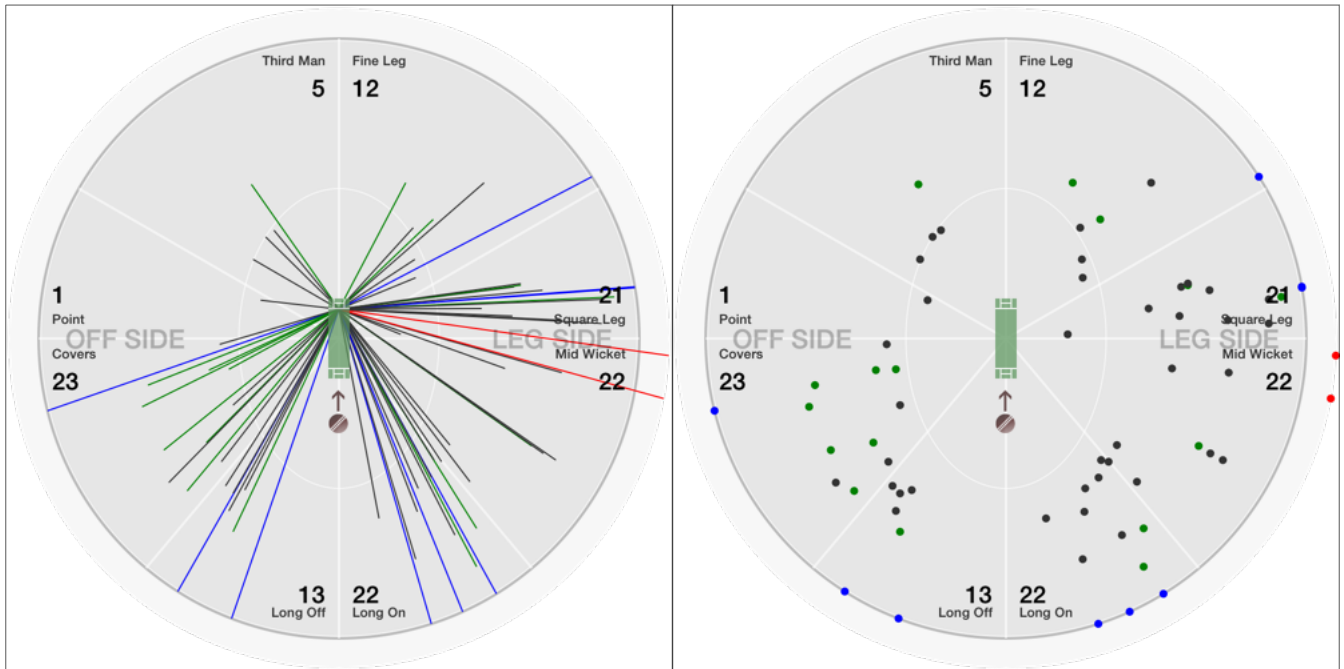

CommonwealthCC vs IndoorCricket

Match Wagon

COMMONWEALTHCC Batting (INDOORCRICKET Bowling)