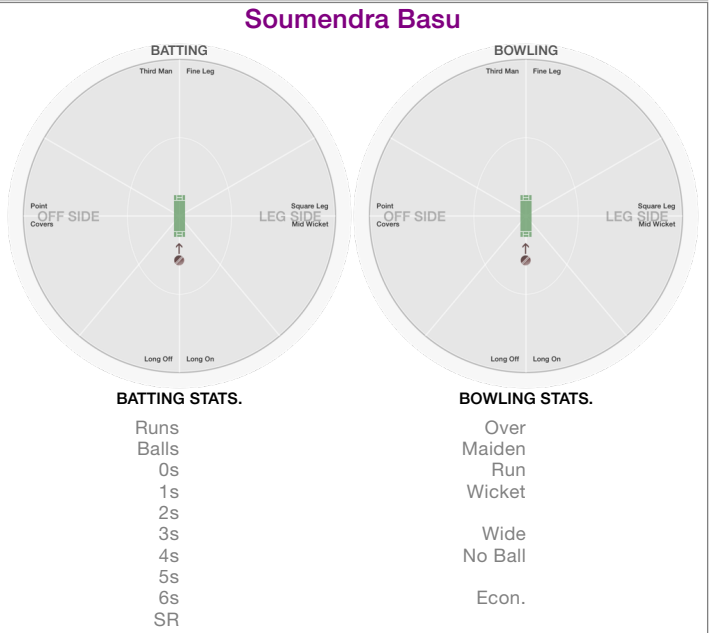

CommonwealthCC

Mark Wright

Bikram Singh

Parak Ananta

Ankur Sharma

Sagar Thatte

Soumendra Basu

CommonwealthCC vs IndoorCricket