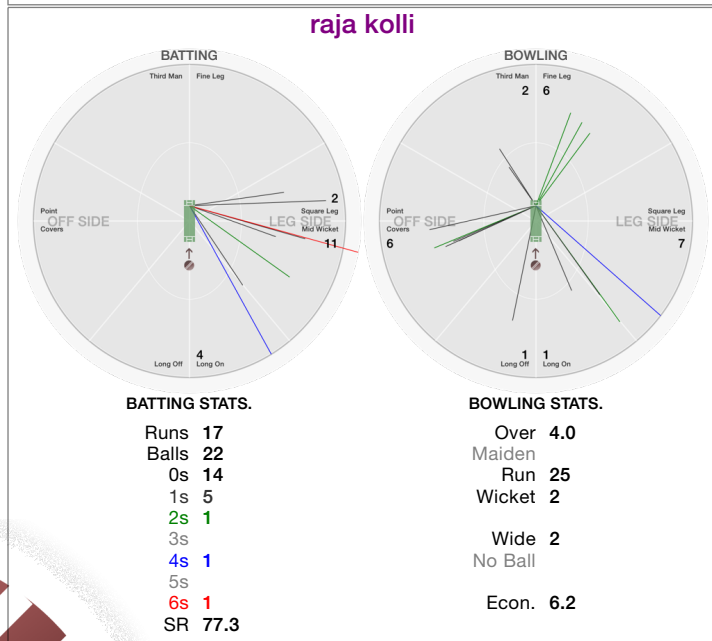

CommonwealthCC vs IndoorCricket

Match Wagon

COMMONWEALTHCC Batting (INDOORCRICKET Bowling)

INDOORCRICKET Batting (COMMONWEALTHCC Bowling)

CommonwealthCC vs IndoorCricket

CommonwealthCC

CommonwealthCC vs IndoorCricket

CommonwealthCC

Mark Wright

Bikram Singh

Parak Ananta

Ankur Sharma

Sagar Thatte

Soumendra Basu

CommonwealthCC vs IndoorCricket