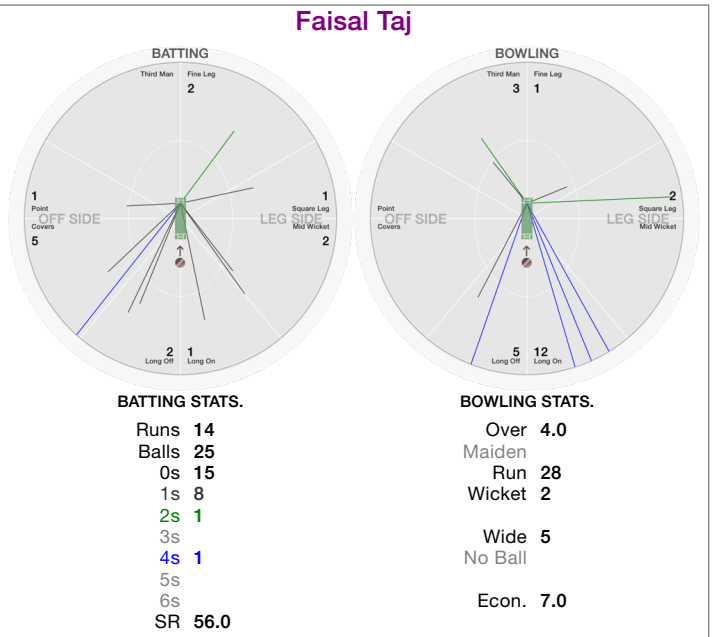

Kawal Persaud

Faisal Taj