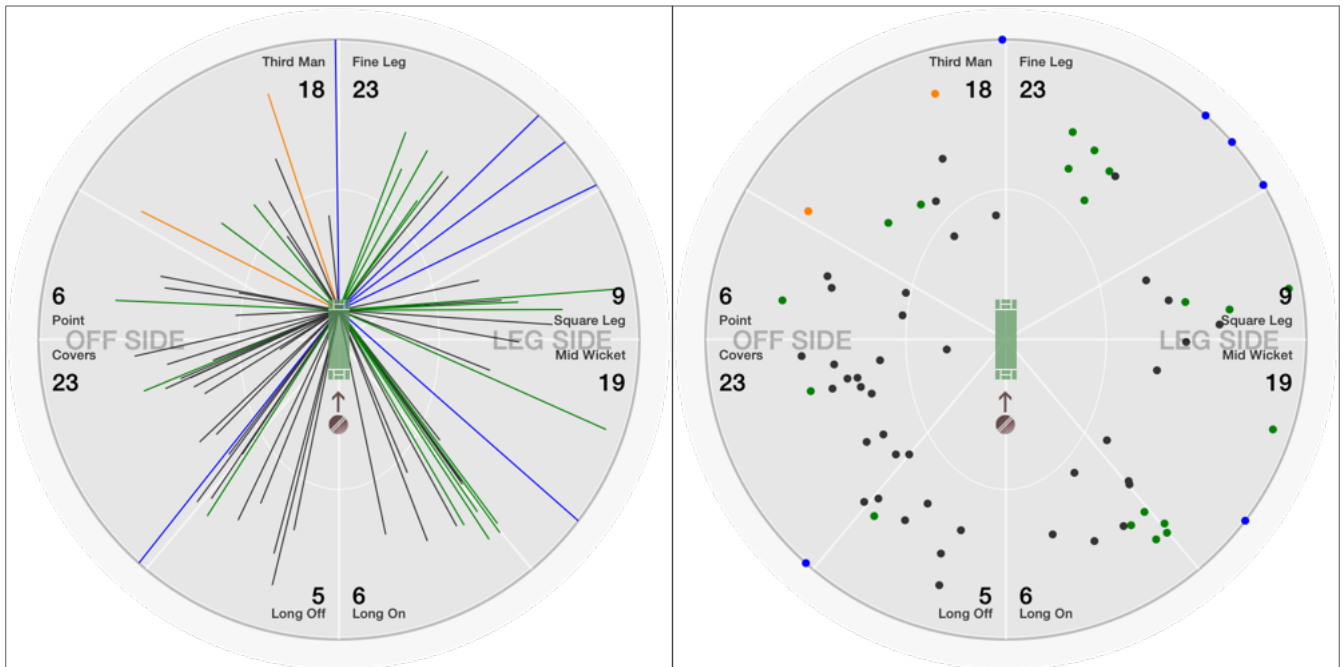

INDOORCRICKET Batting (COMMONWEALTHCC Bowling)