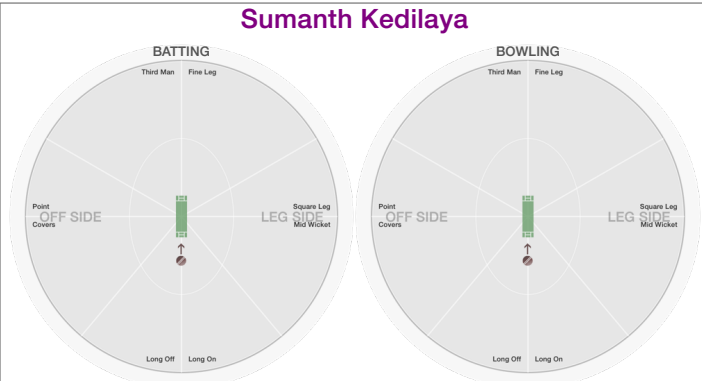

CommonwealthCC

Mark Wright

Bikram Singh

Parak Ananta

Ankur Sharma

Sagar Thatte

Soumendra Basu

CommonwealthCC vs IndoorCricket

CommonwealthCC

Sumanth Kedilaya

BATTING STATS.

Runs
Balls
0s
1s
2s
3s
4s
5s
6s
SR

BOWLING STATS.

Over
Maiden
Run
Wicket

Wide
No Ball

Econ.